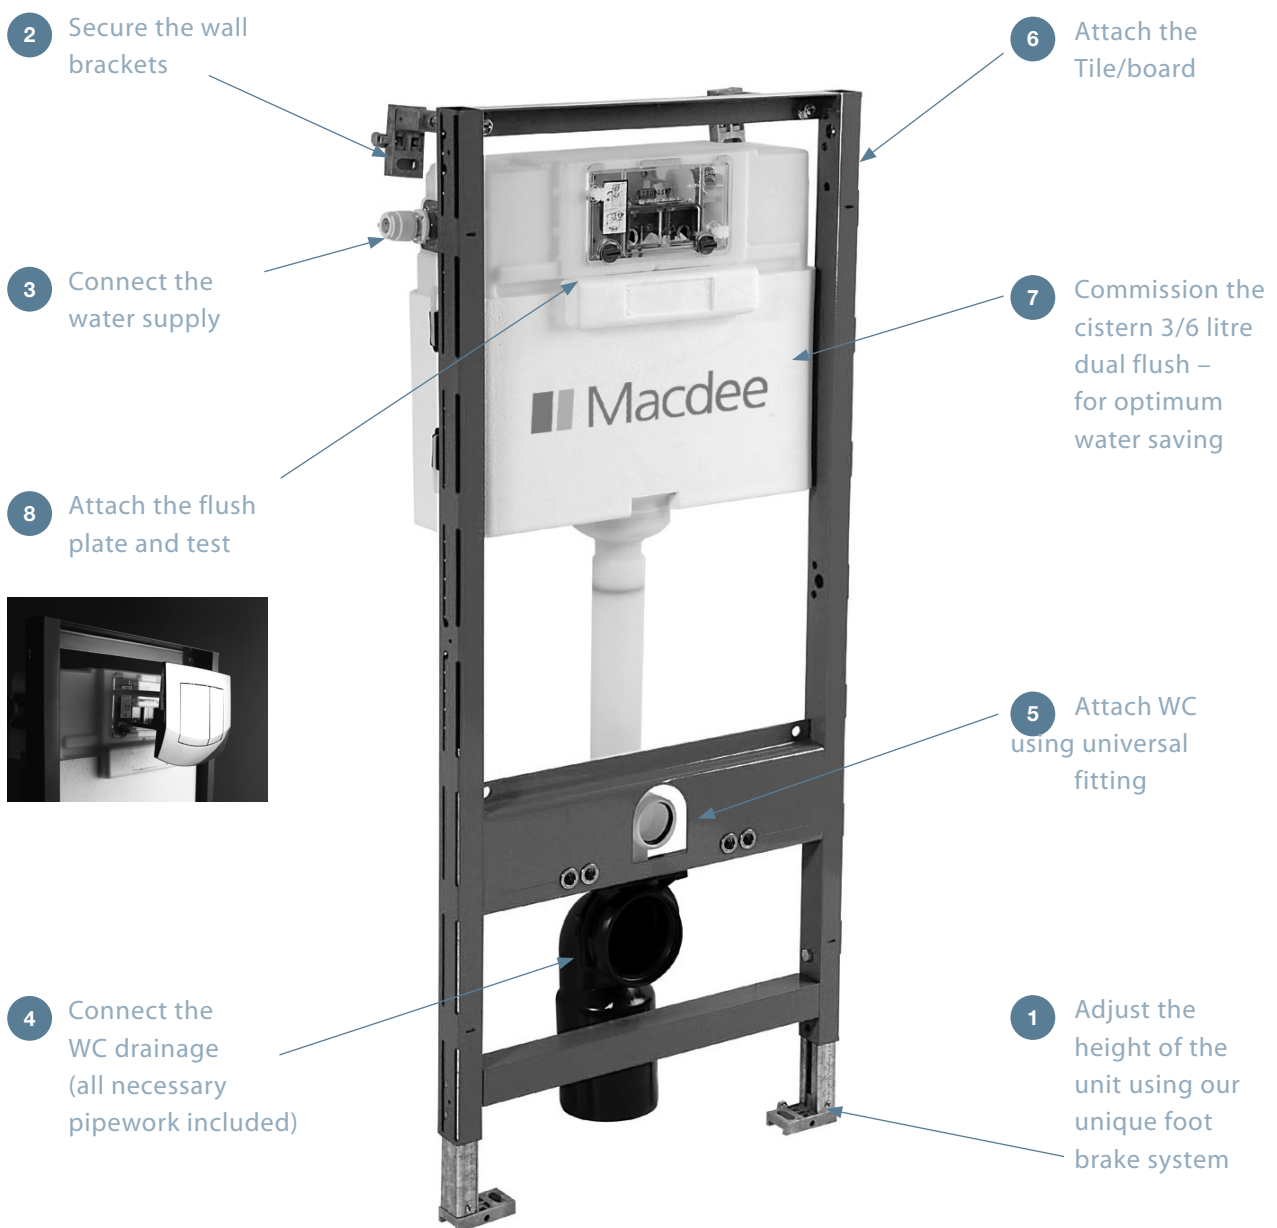

Universal modules

8 simple steps to installing your new modern bathroom

A comprehensive range of frames for wall hung sanitary ware designed with speed and ease of installation in mind.

The above model is the 9.300.00 1.12 WC frame weight tested to 400Kg