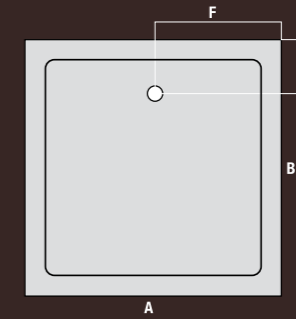

SQUARE SHOWER TRAY

TRAY SPECIFICATION

A	B	F	E
760mm	760mm	383mm	190mm
800mm	800mm	403mm	190mm
900mm	900mm	453mm	190mm
1000mm	1000mm	503mm	190mm

SQUARE SHOWER TRAY

TRAY SPECIFICATION

A	B	F	E
760mm	760mm	383mm	190mm
800mm	800mm	403mm	190mm
900mm	900mm	453mm	190mm
1000mm	1000mm	503mm	190mm

RECTANGLE SHOWER TRAY

TRAY SPECIFICATION

A	B	F	E
900mm	760mm	453mm	190mm
900mm	800mm	453mm	190mm
1000mm	800mm	503mm	190mm
1100mm	800mm	553mm	190mm
1200mm	760mm	603mm	190mm
1200mm	800mm	603mm	190mm
1200mm	900mm	603mm	190mm
1400mm	900mm	703mm	190mm

QUAD SHOWER TRAY

TRAY SPECIFICATION

A	B	F	E
800mm	800mm	500mm	500mm
900mm	900mm	600mm	600mm
1000mm	1000mm	700mm	700mm

OFF-SET QUAD SHOWER TRAY

TRAY SPECIFICATION

A	B	HAND	F	E
900mm	800mm	R/H	600mm	480mm
900mm	800mm	L/H	600mm	480mm
1000mm	800mm	R/H	700mm	500mm
1000mm	800mm	L/H	700mm	500mm
1200mm	800mm	R/H	900mm	500mm
1200mm	800mm	L/H	900mm	500mm
1200mm	900mm	R/H	890mm	590mm
1200mm	900mm	L/H	890mm	590mm

OFF-SET QUAD SHOWER TRAY

TRAY SPECIFICATION

A	B	HAND	F	E
900mm	800mm	R/H	600mm	480mm
900mm	800mm	L/H	600mm	480mm
1000mm	800mm	R/H	700mm	500mm
1000mm	800mm	L/H	700mm	500mm
1200mm	800mm	R/H	900mm	500mm
1200mm	800mm	L/H	900mm	500mm
1200mm	900mm	R/H	890mm	590mm
1200mm	900mm	L/H	890mm	590mm