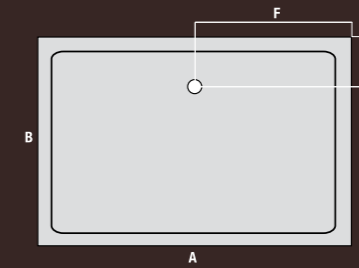

TRAY SPECIFICATION