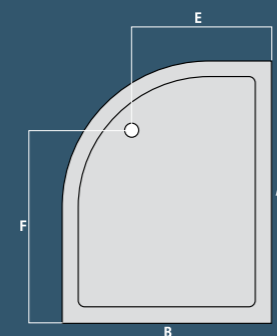

RECTANGLE SHOWER TRAY

TRAY SPECIFICATION

A	B	F	E
900mm	760mm	453mm	190mm
900mm	800mm	453mm	190mm
1000mm	800mm	503mm	190mm
1100mm	800mm	553mm	190mm
1200mm	760mm	603mm	190mm
1200mm	800mm	603mm	190mm
1200mm	900mm	603mm	190mm
1400mm	900mm	703mm	190mm

*Image low profile
Acrylic capped resin bonded trays*

*Image standard
Resin bonded trays*

QUAD SHOWER TRAY

TRAY SPECIFICATION

A	B	F	E
800mm	800mm	500mm	500mm
900mm	900mm	600mm	600mm
1000mm	1000mm	700mm	700mm

QUAD SHOWER TRAY

TRAY SPECIFICATION

A	B	F	E
800mm	800mm	500mm	500mm
900mm	900mm	600mm	600mm
1000mm	1000mm	700mm	700mm

OFF-SET QUAD SHOWER TRAY

TRAY SPECIFICATION

A	B	HAND	F	E
900mm	800mm	R/H	600mm	480mm
900mm	800mm	L/H	600mm	480mm
1000mm	800mm	R/H	700mm	500mm
1000mm	800mm	L/H	700mm	500mm
1200mm	800mm	R/H	900mm	500mm
1200mm	800mm	L/H	900mm	500mm
1200mm	900mm	R/H	890mm	590mm
1200mm	900mm	L/H	890mm	590mm

OFF-SET QUAD SHOWER TRAY

TRAY SPECIFICATION

A	B	HAND	F	E
900mm	800mm	R/H	600mm	480mm
900mm	800mm	L/H	600mm	480mm
1000mm	800mm	R/H	700mm	500mm
1000mm	800mm	L/H	700mm	500mm
1200mm	800mm	R/H	900mm	500mm
1200mm	800mm	L/H	900mm	500mm
1200mm	900mm	R/H	890mm	590mm
1200mm	900mm	L/H	890mm	590mm