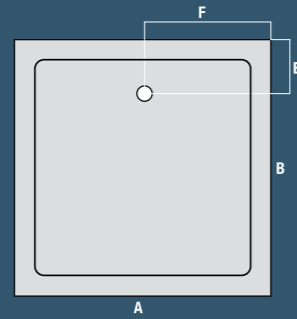

SQUARE SHOWER TRAY

TRAY SPECIFICATION

A	B	F	E
760mm	760mm	383mm	190mm
800mm	800mm	403mm	190mm
900mm	900mm	453mm	190mm
1000mm	1000mm	503mm	190mm

SQUARE SHOWER TRAY

TRAY SPECIFICATION

A	B	F	E
760mm	760mm	383mm	190mm
800mm	800mm	403mm	190mm
900mm	900mm	453mm	190mm
1000mm	1000mm	503mm	190mm

RECTANGLE SHOWER TRAY

TRAY SPECIFICATION

A	B	F	E
900mm	760mm	453mm	190mm
900mm	800mm	453mm	190mm
1000mm	800mm	503mm	190mm
1100mm	800mm	553mm	190mm
1200mm	760mm	603mm	190mm
1200mm	800mm	603mm	190mm
1200mm	900mm	603mm	190mm
1400mm	900mm	703mm	190mm

QUAD SHOWER TRAY

TRAY SPECIFICATION

A	B	F	E
800mm	800mm	500mm	500mm
900mm	900mm	600mm	600mm
1000mm	1000mm	700mm	700mm

OFF-SET QUAD SHOWER TRAY

TRAY SPECIFICATION

A	B	HAND	F	E
900mm	800mm	R/H	600mm	480mm
900mm	800mm	L/H	600mm	480mm
1000mm	800mm	R/H	700mm	500mm
1000mm	800mm	L/H	700mm	500mm
1200mm	800mm	R/H	900mm	500mm
1200mm	800mm	L/H	900mm	500mm
1200mm	900mm	R/H	890mm	590mm
1200mm	900mm	L/H	890mm	590mm

OFF-SET QUAD SHOWER TRAY

TRAY SPECIFICATION

A	B	HAND	F	E
900mm	800mm	R/H	600mm	480mm
900mm	800mm	L/H	600mm	480mm
1000mm	800mm	R/H	700mm	500mm
1000mm	800mm	L/H	700mm	500mm
1200mm	800mm	R/H	900mm	500mm
1200mm	800mm	L/H	900mm	500mm
1200mm	900mm	R/H	890mm	590mm
1200mm	900mm	L/H	890mm	590mm