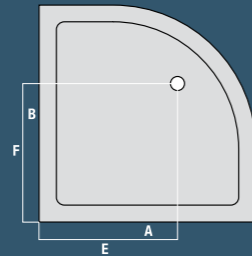

RECTANGLE SHOWER TRAY

TRAY SPECIFICATION

A	B	F	E
900mm	760mm	453mm	190mm
900mm	800mm	453mm	190mm
1000mm	800mm	503mm	190mm
1100mm	800mm	553mm	190mm
1200mm	760mm	603mm	190mm
1200mm	800mm	603mm	190mm
1200mm	900mm	603mm	190mm
1400mm	900mm	703mm	190mm

*Image low profile
Acrylic capped resin bonded trays*

*Image standard
Resin bonded trays*

QUAD SHOWER TRAY

TRAY SPECIFICATION

A	B	F	E
800mm	800mm	500mm	500mm
900mm	900mm	600mm	600mm
1000mm	1000mm	700mm	700mm

QUAD SHOWER TRAY

TRAY SPECIFICATION

A	B	F	E
800mm	800mm	500mm	500mm
900mm	900mm	600mm	600mm
1000mm	1000mm	700mm	700mm

OFF-SET QUAD SHOWER TRAY

TRAY SPECIFICATION

A	B	HAND	F	E
900mm	800mm	R/H	600mm	480mm
900mm	800mm	L/H	600mm	480mm
1000mm	800mm	R/H	700mm	500mm
1000mm	800mm	L/H	700mm	500mm
1200mm	800mm	R/H	900mm	500mm
1200mm	800mm	L/H	900mm	500mm
1200mm	900mm	R/H	890mm	590mm
1200mm	900mm	L/H	890mm	590mm

OFF-SET QUAD SHOWER TRAY

TRAY SPECIFICATION

A	B	HAND	F	E
900mm	800mm	R/H	600mm	480mm
900mm	800mm	L/H	600mm	480mm
1000mm	800mm	R/H	700mm	500mm
1000mm	800mm	L/H	700mm	500mm
1200mm	800mm	R/H	900mm	500mm
1200mm	800mm	L/H	900mm	500mm
1200mm	900mm	R/H	890mm	590mm
1200mm	900mm	L/H	890mm	590mm