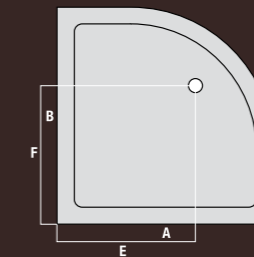

RECTANGLE SHOWER TRAY

TRAY SPECIFICATION

A	B	F	E
900mm	760mm	453mm	190mm
900mm	800mm	453mm	190mm
1000mm	800mm	503mm	190mm
1100mm	800mm	553mm	190mm
1200mm	760mm	603mm	190mm
1200mm	800mm	603mm	190mm
1200mm	900mm	603mm	190mm
1400mm	900mm	703mm	190mm

*Image low profile
Acrylic capped resin bonded trays*

*Image standard
Resin bonded trays*

QUAD SHOWER TRAY

TRAY SPECIFICATION

A	B	F	E
800mm	800mm	500mm	500mm
900mm	900mm	600mm	600mm
1000mm	1000mm	700mm	700mm

QUAD SHOWER TRAY

TRAY SPECIFICATION

A	B	F	E
800mm	800mm	500mm	500mm
900mm	900mm	600mm	600mm
1000mm	1000mm	700mm	700mm

OFF-SET QUAD SHOWER TRAY

TRAY SPECIFICATION

A	B	HAND	F	E
900mm	800mm	R/H	600mm	480mm
900mm	800mm	L/H	600mm	480mm
1000mm	800mm	R/H	700mm	500mm
1000mm	800mm	L/H	700mm	500mm
1200mm	800mm	R/H	900mm	500mm
1200mm	800mm	L/H	900mm	500mm
1200mm	900mm	R/H	890mm	590mm
1200mm	900mm	L/H	890mm	590mm

OFF-SET QUAD SHOWER TRAY

TRAY SPECIFICATION

A	B	HAND	F	E
900mm	800mm	R/H	600mm	480mm
900mm	800mm	L/H	600mm	480mm
1000mm	800mm	R/H	700mm	500mm
1000mm	800mm	L/H	700mm	500mm
1200mm	800mm	R/H	900mm	500mm
1200mm	800mm	L/H	900mm	500mm
1200mm	900mm	R/H	890mm	590mm
1200mm	900mm	L/H	890mm	590mm