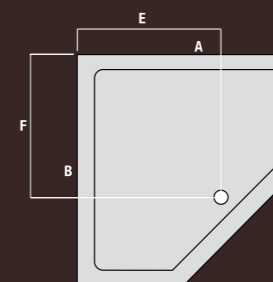

*Image low profile
Acrylic capped resin bonded trays*

*Image standard
Resin bonded trays*

QUAD SHOWER TRAY

TRAY SPECIFICATION

A	B	F	E
800mm	800mm	500mm	500mm
900mm	900mm	600mm	600mm
1000mm	1000mm	700mm	700mm

QUAD SHOWER TRAY

TRAY SPECIFICATION

A	B	F	E
800mm	800mm	500mm	500mm
900mm	900mm	600mm	600mm
1000mm	1000mm	700mm	700mm

OFF-SET QUAD SHOWER TRAY

TRAY SPECIFICATION

A	B	HAND	F	E
900mm	800mm	R/H	600mm	480mm
900mm	800mm	L/H	600mm	480mm
1000mm	800mm	R/H	700mm	500mm
1000mm	800mm	L/H	700mm	500mm
1200mm	800mm	R/H	900mm	500mm
1200mm	800mm	L/H	900mm	500mm
1200mm	900mm	R/H	890mm	590mm
1200mm	900mm	L/H	890mm	590mm

OFF-SET QUAD SHOWER TRAY

TRAY SPECIFICATION

A	B	HAND	F	E
900mm	800mm	R/H	600mm	480mm
900mm	800mm	L/H	600mm	480mm
1000mm	800mm	R/H	700mm	500mm
1000mm	800mm	L/H	700mm	500mm
1200mm	800mm	R/H	900mm	500mm
1200mm	800mm	L/H	900mm	500mm
1200mm	900mm	R/H	890mm	590mm
1200mm	900mm	L/H	890mm	590mm

PENTANGLE SHOWER TRAY

TRAY SPECIFICATION

A	B	F	E
900mm	900mm	530mm	530mm
900mm	1200mm	530mm	830mm