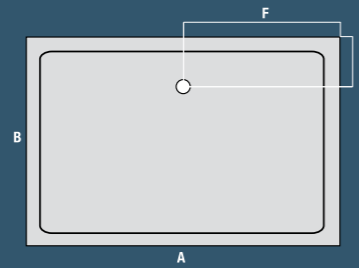

SQUARE SHOWER TRAY

TRAY SPECIFICATION

A	B	F	E
760mm	760mm	383mm	190mm
800mm	800mm	403mm	190mm
900mm	900mm	453mm	190mm
1000mm	1000mm	503mm	190mm

SQUARE SHOWER TRAY

TRAY SPECIFICATION

A	B	F	E
760mm	760mm	383mm	190mm
800mm	800mm	403mm	190mm
900mm	900mm	453mm	190mm
1000mm	1000mm	503mm	190mm

RECTANGLE SHOWER TRAY

TRAY SPECIFICATION

A	B	F	E
900mm	760mm	453mm	190mm
900mm	800mm	453mm	190mm
1000mm	800mm	503mm	190mm
1100mm	800mm	553mm	190mm
1200mm	760mm	603mm	190mm
1200mm	800mm	603mm	190mm
1200mm	900mm	603mm	190mm
1400mm	900mm	703mm	190mm

QUAD SHOWER TRAY

TRAY SPECIFICATION

A	B	F	E
800mm	800mm	500mm	500mm
900mm	900mm	600mm	600mm
1000mm	1000mm	700mm	700mm

OFF-SET QUAD SHOWER TRAY

TRAY SPECIFICATION

A	B	HAND	F	E
900mm	800mm	R/H	600mm	480mm
900mm	800mm	L/H	600mm	480mm
1000mm	800mm	R/H	700mm	500mm
1000mm	800mm	L/H	700mm	500mm
1200mm	800mm	R/H	900mm	500mm
1200mm	800mm	L/H	900mm	500mm
1200mm	900mm	R/H	890mm	590mm
1200mm	900mm	L/H	890mm	590mm

OFF-SET QUAD SHOWER TRAY

TRAY SPECIFICATION

A	B	HAND	F	E
900mm	800mm	R/H	600mm	480mm
900mm	800mm	L/H	600mm	480mm
1000mm	800mm	R/H	700mm	500mm
1000mm	800mm	L/H	700mm	500mm
1200mm	800mm	R/H	900mm	500mm
1200mm	800mm	L/H	900mm	500mm
1200mm	900mm	R/H	890mm	590mm
1200mm	900mm	L/H	890mm	590mm