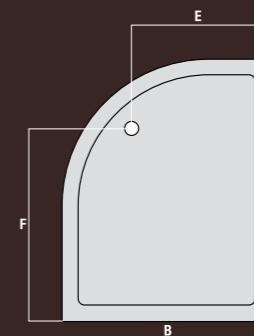

*Image low profile
Acrylic capped resin bonded trays*

*Image standard
Resin bonded trays*

QUAD SHOWER TRAY

TRAY SPECIFICATION

A	B	F	E
800mm	800mm	500mm	500mm
900mm	900mm	600mm	600mm
1000mm	1000mm	700mm	700mm

QUAD SHOWER TRAY

TRAY SPECIFICATION

A	B	F	E
800mm	800mm	500mm	500mm
900mm	900mm	600mm	600mm
1000mm	1000mm	700mm	700mm

OFF-SET QUAD SHOWER TRAY

TRAY SPECIFICATION

A	B	HAND	F	E
900mm	800mm	R/H	600mm	480mm
900mm	800mm	L/H	600mm	480mm
1000mm	800mm	R/H	700mm	500mm
1000mm	800mm	L/H	700mm	500mm
1200mm	800mm	R/H	900mm	500mm
1200mm	800mm	L/H	900mm	500mm
1200mm	900mm	R/H	890mm	590mm
1200mm	900mm	L/H	890mm	590mm

OFF-SET QUAD SHOWER TRAY

TRAY SPECIFICATION

A	B	HAND	F	E
900mm	800mm	R/H	600mm	480mm
900mm	800mm	L/H	600mm	480mm
1000mm	800mm	R/H	700mm	500mm
1000mm	800mm	L/H	700mm	500mm
1200mm	800mm	R/H	900mm	500mm
1200mm	800mm	L/H	900mm	500mm
1200mm	900mm	R/H	890mm	590mm
1200mm	900mm	L/H	890mm	590mm

PENTANGLE SHOWER TRAY

TRAY SPECIFICATION

A	B	F	E
900mm	900mm	530mm	530mm
900mm	1200mm	530mm	830mm