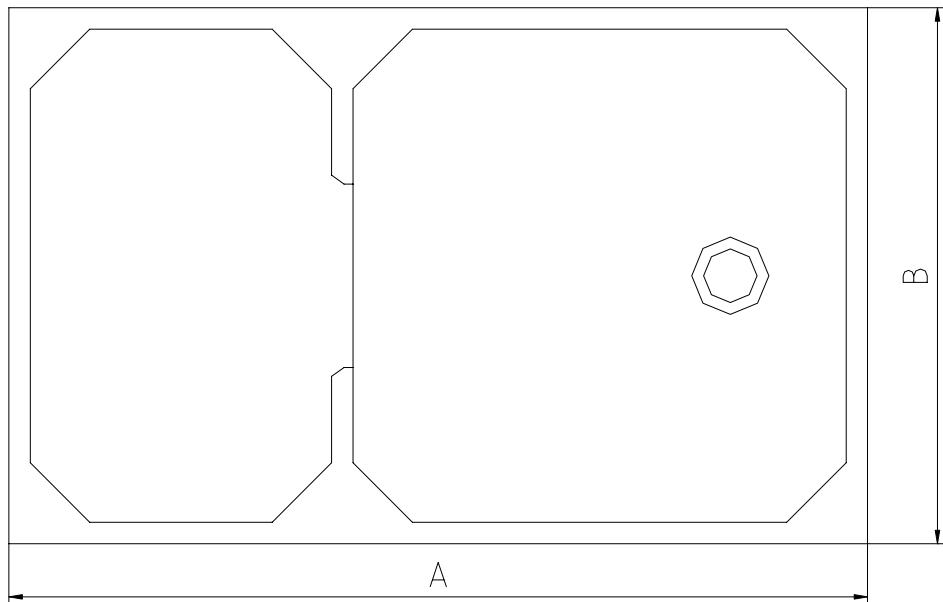

DUCHY

WADEBRIDGE WALK IN SHOWER ENCLOSURES

FITTING INSTRUCTIONS

IMPORTANT CHECK LIST

PLEASE ENSURE

- The walls are reasonably flat and that the shower tray is level
- There is no pipework or cables behind walls where drilling
- Shower door is correct size door for tray(see measurement below)
- There is no visual defect on door(as claim will not be accepted after installation)
- Proper fixings used if cavity wall or other

TRAY Size	Dimension A Min-Max	Dimension B Min-Max
1445*910	1425-1440	890-905
1410*810	1390-1405	790-805

INSTRUCTION MANUAL

Inspect door after opening

Please read instructions carefully, check amount of accessories and whether the shower door is in good condition and if there are any problems contact your supplier or our company.