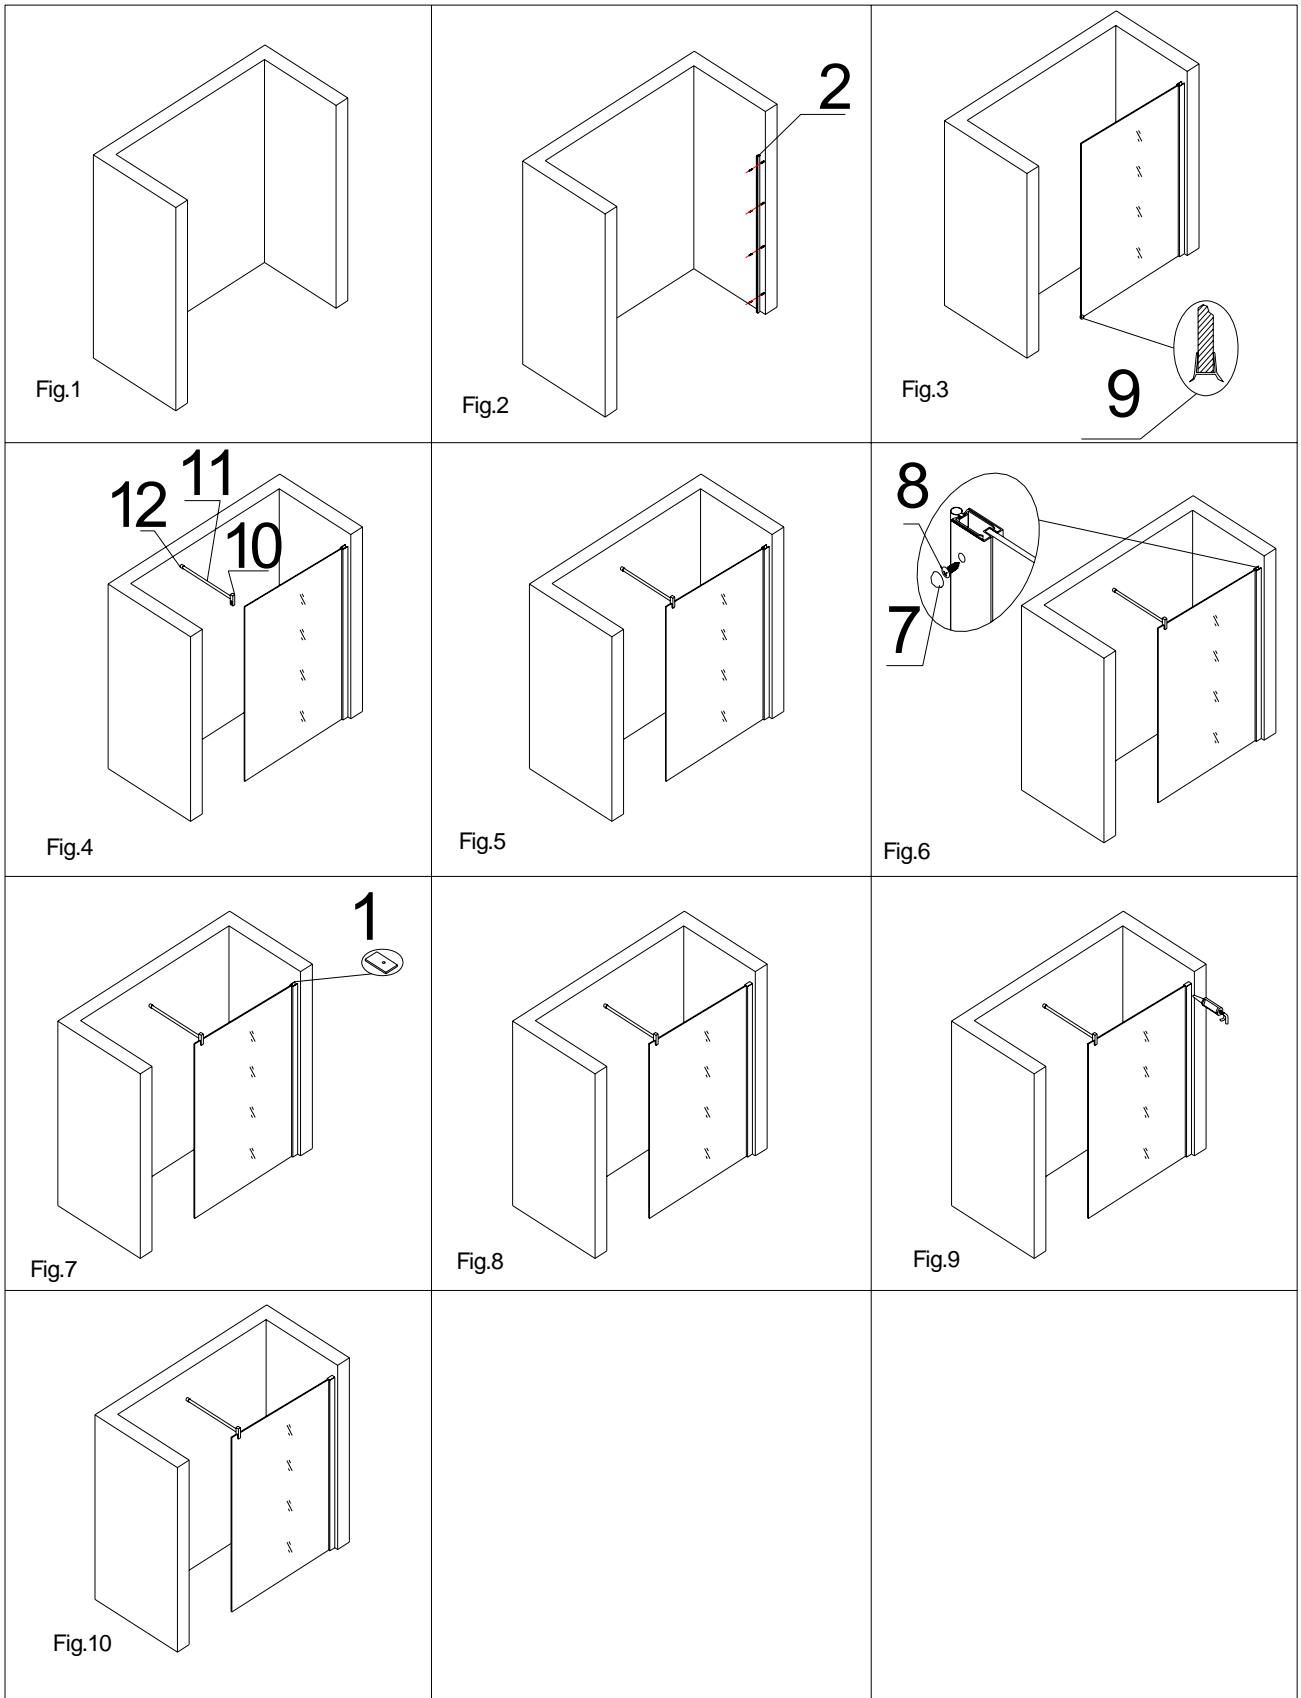

INSTALLATION OPTIONS I