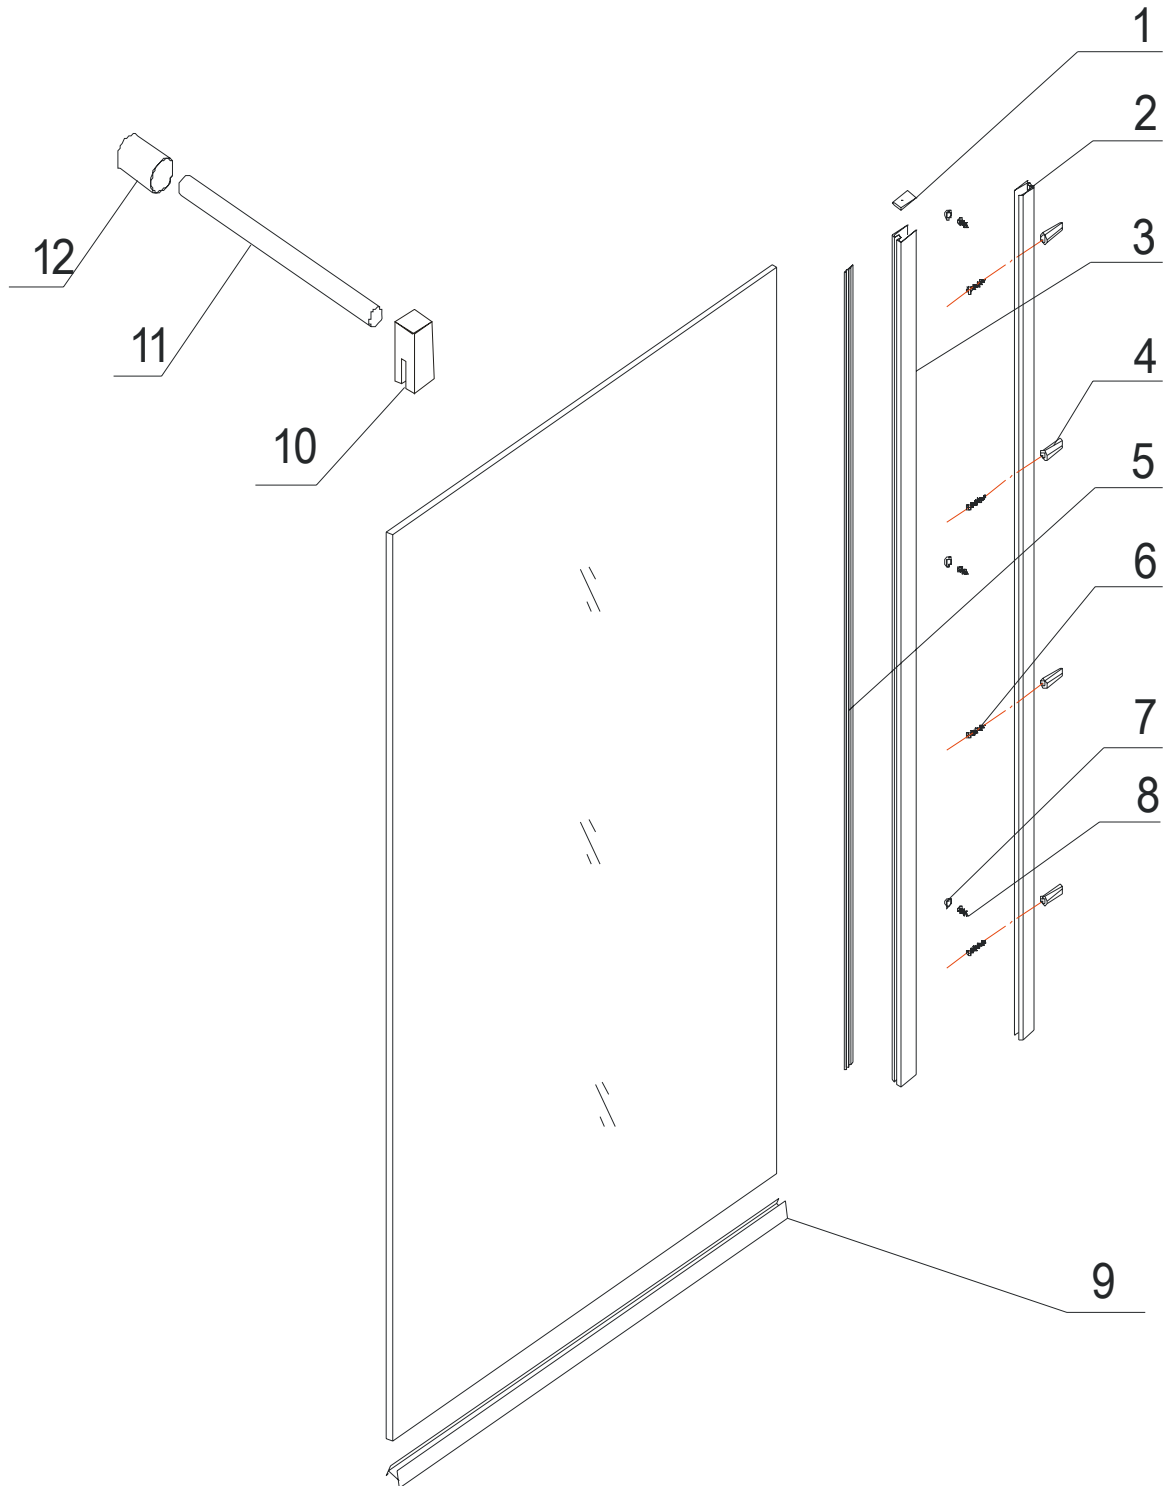

DUCHY

Deluxe Wet room Screen

For Penzance Wetroom Glass from the Duchy Range

FITTING INSTRUCTIONS

IMPORTANT CHECK LIST

PLEASE ENSURE

The walls are reasonably flat

There is no pipe work or cables behind walls where drilling

COMPONENTS:

INSTALLATION OPTIONS I

Make sure gaskets are fully slotted in

INSTALLATION OPTIONS II