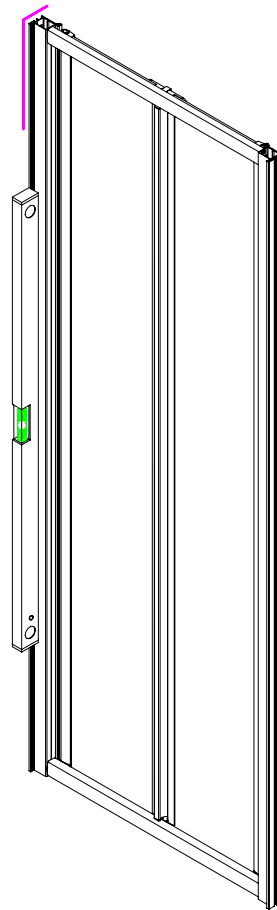

DUCHY

— STYLE —

BIFOLD SHOWER DOOR FITTING INSTRUCTIONS

■ General Information

Please inspect the product immediately upon receipt for transit damage, missing packs/parts or manufacturing fault. Damage reported later cannot be accepted. Please handle the product with care avoiding knocks and shock loading to all sides and edges of the glass.

Note: Safety glass can not be re-worked.

■ Installation

Please read these instructions carefully before start of installation.

The wall post has up to 20mm of adjustment for out of true wall situations.

Ensure that the shower tray is fitted level and that after assembly of enclosure there is a full and continuous bead of sealant between the top of the shower tray and the title joint.

■ Shower Tray Installation

The shower tray must be sited against a structural wall.

Water proof walling or tiling should be fitted so that it sits on the top of the tray rim.

■ Aftercare Instructions

After use, your shower should be cleaned with soap and water. This is particularly important in hard water districts where insoluble lime salts may be deposited and allowed to build up. Cleaners of a gritty or abrasive nature should not be used. Care should be taken to avoid contact with strong chemicals such as organic solvents and strippers.

This product is heavy and will require two people to install.

This product is heavy and will require two people to install.

ø3mm

ST4 x 12

x 10

This product is heavy and will require two people to install.

This product is heavy and will require two people to install.