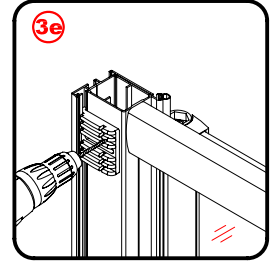

Note: Safety glass can not be re-worked.

■ Installation

Please read these instructions carefully before start of installation.

The wall post has up to 20mm of adjustment for out of true wall situations.

Ensure that the shower tray is fitted level and that after assembly of enclosure there is a full and continuous bead of sealant between the top of the shower tray and the title joint.

■ Shower Tray Installation

The shower tray must be sited against a structural wall.

Water proof walling or tiling should be fitted so that it sits on the top of the tray rim.

■ Aftercare Instructions

After use, your shower should be cleaned with soap and water. This is particularly important in hard water districts where insoluble lime salts may be deposited and allowed to build up. Cleaners of a gritty or abrasive nature should not be used. Care should be taken to avoid contact with strong chemicals such as organic solvents and strippers.

This product is heavy and will require two people to install.

This product is heavy and will require two people to install.

ø3mm

ST4 x 12

x 10

This product is heavy and will require two people to install.

This product is heavy and will require two people to install.