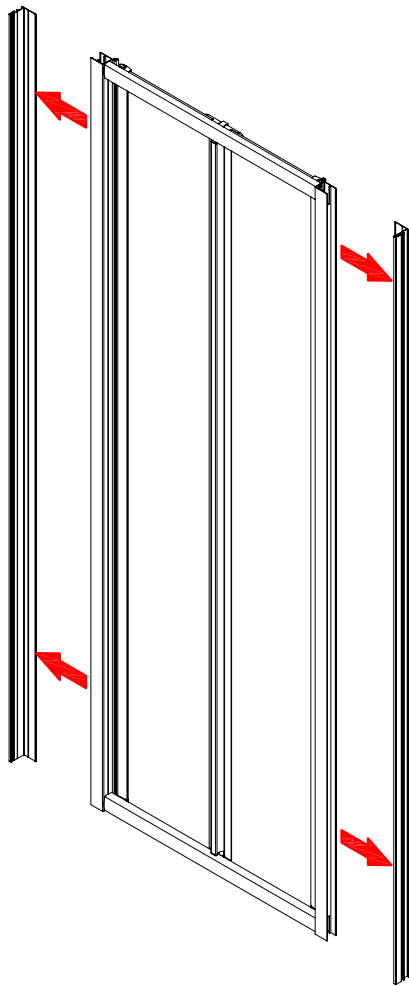

DUCHY

— STYLE —

BIFOLD SHOWER DOOR FITTING INSTRUCTIONS

■ General Information

Please inspect the product immediately upon receipt for transit damage, missing packs/parts or manufacturing fault. Damage reported later cannot be accepted. Please handle the product with care avoiding knocks and shock loading to all sides and edges of the glass.

Note: Safety glass can not be re-worked.

■ Installation

Please read these instructions carefully before start of installation.

The wall post has up to 20mm of adjustment for out of true wall situations.

Ensure that the shower tray is fitted level and that after assembly of enclosure there is a full and continuous bead of sealant between the top of the shower tray and the title joint.

■ Shower Tray Installation

The shower tray must be sited against a structural wall.

Water proof walling or tiling should be fitted so that it sits on the top of the tray rim.

■ Aftercare Instructions

After use, your shower should be cleaned with soap and water. This is particularly important in hard water districts where insoluble lime salts may be deposited and allowed to build up. Cleaners of a gritty or abrasive nature should not be used. Care should be taken to avoid contact with strong chemicals such as organic solvents and strippers.

This product is heavy and will require two people to install.

This product is heavy and will require two people to install.

ø3mm

ST4 x 12

x 10

This product is heavy and will require two people to install.

This product is heavy and will require two people to install.