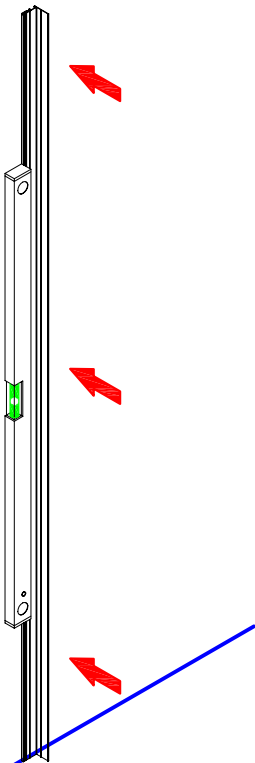

DUCHY

— STYLE —

BIFOLD SHOWER DOOR FITTING INSTRUCTIONS

■ General Information

Please inspect the product immediately upon receipt for transit damage, missing packs/parts or manufacturing fault. Damage reported later cannot be accepted. Please handle the product with care avoiding knocks and shock loading to all sides and edges of the glass.

Note: Safety glass can not be re-worked.

■ Installation

Please read these instructions carefully before start of installation.

The wall post has up to 20mm of adjustment for out of true wall situations.

Ensure that the shower tray is fitted level and that after assembly of enclosure there is a full and continuous bead of sealant between the top of the shower tray and the title joint.

■ Shower Tray Installation

The shower tray must be sited against a structural wall.

Water proof walling or tiling should be fitted so that it sits on the top of the tray rim.

■ Aftercare Instructions

After use, your shower should be cleaned with soap and water. This is particularly important in hard water districts where insoluble lime salts may be deposited and allowed to build up. Cleaners of a gritty or abrasive nature should not be used. Care should be taken to avoid contact with strong chemicals such as organic solvents and strippers.

This product is heavy and will require two people to install.

This product is heavy and will require two people to install.

ø3mm

ST4 x 12

x 10

This product is heavy and will require two people to install.

This product is heavy and will require two people to install.