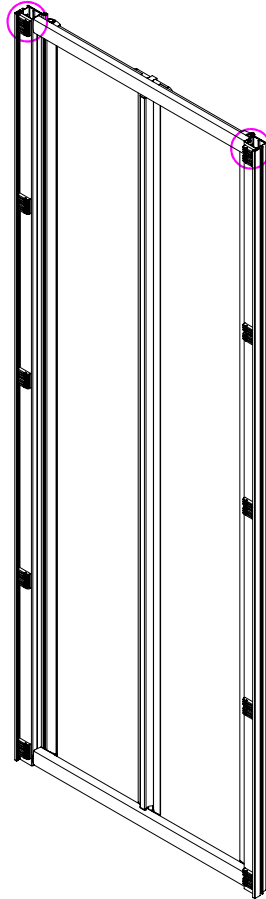

DUCHY

— STYLE —

BIFOLD SHOWER DOOR FITTING INSTRUCTIONS

■ General Information

Please inspect the product immediately upon receipt for transit damage, missing packs/parts or manufacturing fault. Damage reported later cannot be accepted. Please handle the product with care avoiding knocks and shock loading to all sides and edges of the glass.

Note: Safety glass can not be re-worked.

■ Installation

Please read these instructions carefully before start of installation.

The wall post has up to 20mm of adjustment for out of true wall situations.

Ensure that the shower tray is fitted level and that after assembly of enclosure there is a full and continuous bead of sealant between the top of the shower tray and the title joint.

■ Shower Tray Installation

The shower tray must be sited against a structural wall.

Water proof walling or tiling should be fitted so that it sits on the top of the tray rim.

■ Aftercare Instructions

After use, your shower should be cleaned with soap and water. This is particularly important in hard water districts where insoluble lime salts may be deposited and allowed to build up. Cleaners of a gritty or abrasive nature should not be used. Care should be taken to avoid contact with strong chemicals such as organic solvents and strippers.

This product is heavy and will require two people to install.

This product is heavy and will require two people to install.

ø3mm

ST4 x 12

x 10

This product is heavy and will require two people to install.

This product is heavy and will require two people to install.