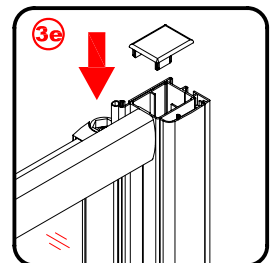

Note: Safety glass can not be re-worked.

■ Installation

Please read these instructions carefully before start of installation.

The wall post has up to 20mm of adjustment for out of true wall situations.

Ensure that the shower tray is fitted level and that after assembly of enclosure there is a full and continuous bead of sealant between the top of the shower tray and the title joint.

This product is heavy and will require two people to install.

This product is heavy and will require two people to install.

ø3mm

ST4 x 12

x 10

This product is heavy and will require two people to install.

This product is heavy and will require two people to install.