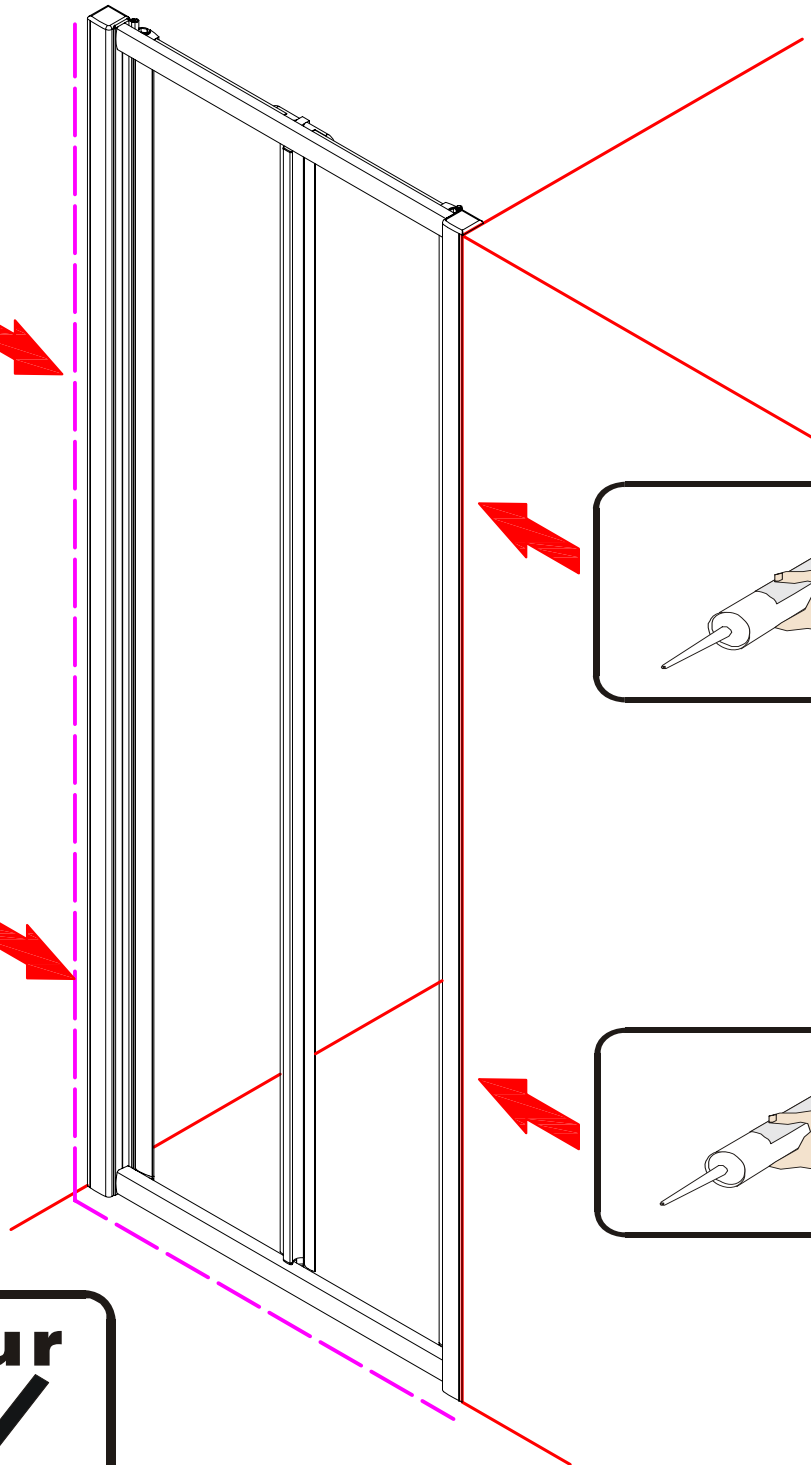

DUCHY

— STYLE —

BIFOLD SHOWER DOOR FITTING INSTRUCTIONS

■ General Information

Please inspect the product immediately upon receipt for transit damage, missing packs/parts or manufacturing fault. Damage reported later cannot be accepted. Please handle the product with care avoiding knocks and shock loading to all sides and edges of the glass.

Note: Safety glass can not be re-worked.

■ Installation

Please read these instructions carefully before start of installation.

The wall post has up to 20mm of adjustment for out of true wall situations.

Ensure that the shower tray is fitted level and that after assembly of enclosure there is a full and continuous bead of sealant between the top of the shower tray and the title joint.

Special care should be taken when drilling walls to avoid hidden pipes or electrical cables.

Note: This product is heavy and will require two people to install.

Please remove protective film from aluminium profiles before installation.

This product is heavy and will require two people to install.

This product is heavy and will require two people to install.

ø3mm

ST4 x 12

x 10

This product is heavy and will require two people to install.

This product is heavy and will require two people to install.