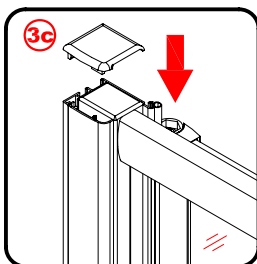

Note: Safety glass can not be re-worked.

■ Installation

Please read these instructions carefully before start of installation.

The wall post has up to 20mm of adjustment for out of true wall situations.

Ensure that the shower tray is fitted level and that after assembly of enclosure there is a full and continuous bead of sealant between the top of the shower tray and the title joint.

This product is heavy and will require two people to install.

This product is heavy and will require two people to install.

ø3mm

ST4 x 12

x 10

This product is heavy and will require two people to install.

This product is heavy and will require two people to install.