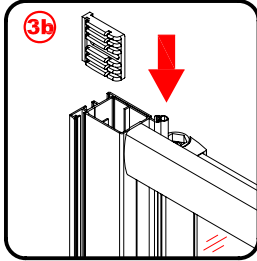

Note: Safety glass can not be re-worked.

■ Installation

Please read these instructions carefully before start of installation.

The wall post has up to 20mm of adjustment for out of true wall situations.

Ensure that the shower tray is fitted level and that after assembly of enclosure there is a full and continuous bead of sealant between the top of the shower tray and the title joint.

■ Shower Tray Installation

The shower tray must be sited against a structural wall.

Water proof walling or tiling should be fitted so that it sits on the top of the tray rim.

■ Aftercare Instructions

After use, your shower should be cleaned with soap and water. This is particularly important in hard water districts where insoluble lime salts may be deposited and allowed to build up. Cleaners of a gritty or abrasive nature should not be used. Care should be taken to avoid contact with strong chemicals such as organic solvents and strippers.

This product is heavy and will require two people to install.

This product is heavy and will require two people to install.

ø3mm

ST4 x 12

x 10

This product is heavy and will require two people to install.

This product is heavy and will require two people to install.