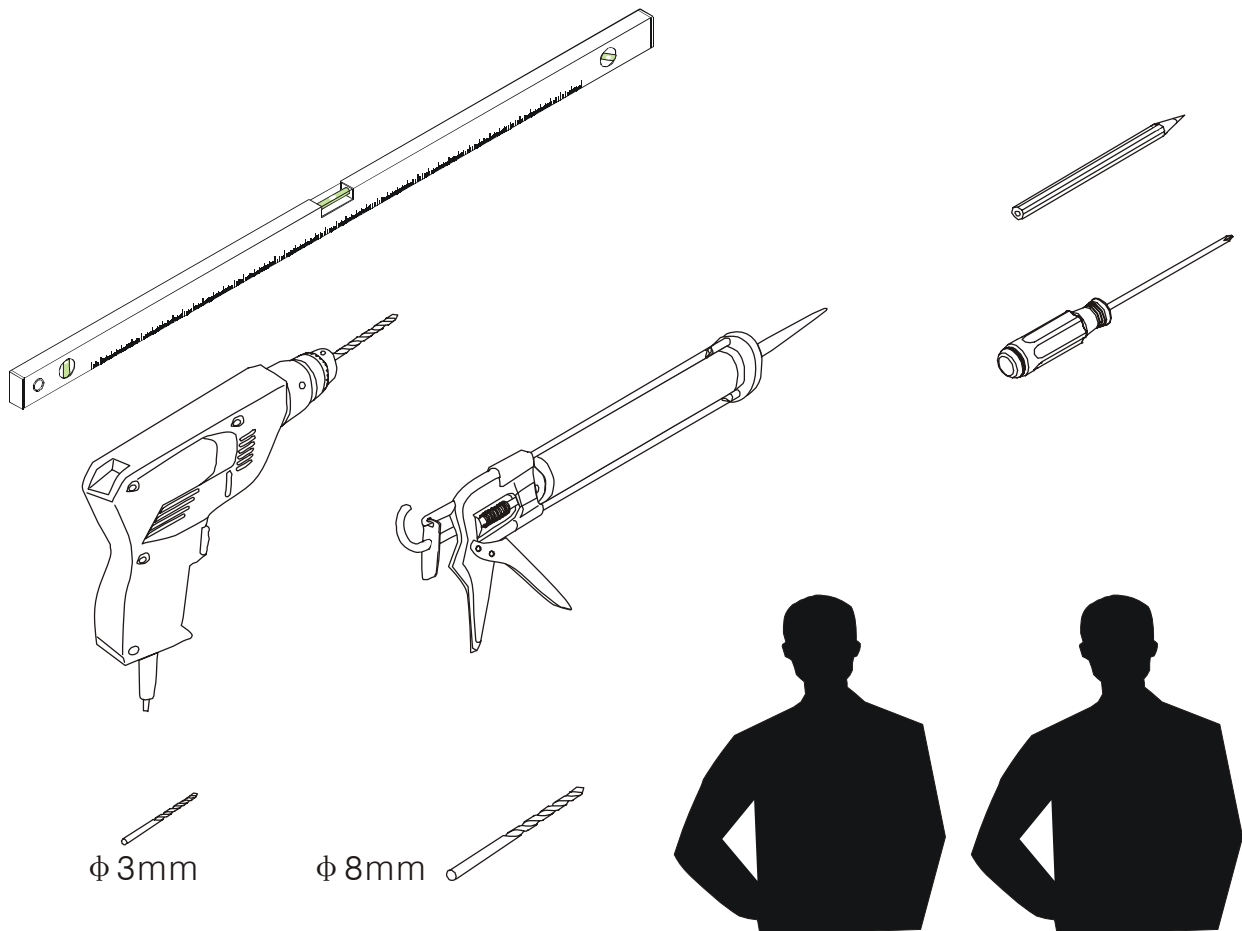

Note: Safety glass can not be re-worked.

■ Installation

Please read these instructions carefully before start of installation.

The wall post has up to 20mm of adjustment for out of true wall situations.

Ensure that the shower tray is fitted level and that after assembly of enclosure there is a full and continuous bead of sealant between the top of the shower tray and the title joint.

Special care should be taken when drilling walls to avoid hidden pipes or electrical cables.

Note: This product is heavy and will require two people to install.

Please remove protective film from aluminium profiles before installation.

■ Shower Tray Installation

The shower tray must be sited against a structural wall.

Water proof walling or tiling should be fitted so that it sits on the top of the tray rim.

■ Aftercare Instructions

After use, your shower should be cleaned with soap and water. This is particularly important in hard water districts where insoluble lime salts may be deposited and allowed to build up. Cleaners of a gritty or abrasive nature should not be used. Care should be taken to avoid contact with strong chemicals such as organic solvents and strippers.

Glass cleaners can be used but with caution, if in doubt contact the supplier of the cleaner in question.

Please keep these instructions for aftercare and customer service details.

Tools required

This product is heavy and will require two people to install.