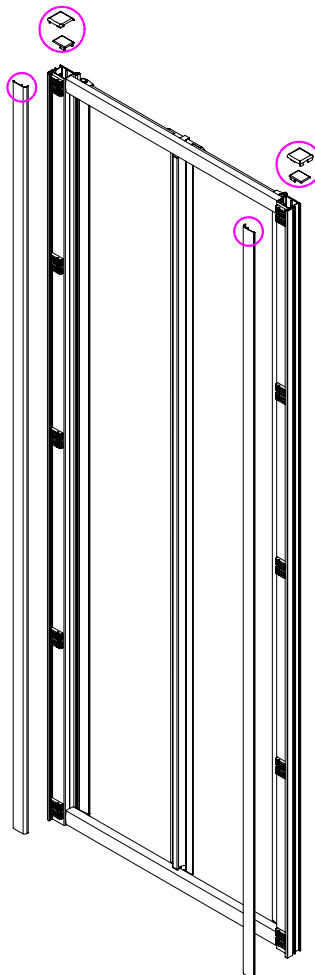

DUCHY

— STYLE —

BIFOLD SHOWER DOOR FITTING INSTRUCTIONS

■ General Information

Please inspect the product immediately upon receipt for transit damage, missing packs/parts or manufacturing fault. Damage reported later cannot be accepted. Please handle the product with care avoiding knocks and shock loading to all sides and edges of the glass.

Note: Safety glass can not be re-worked.

■ Installation

Please read these instructions carefully before start of installation.

The wall post has up to 20mm of adjustment for out of true wall situations.

Ensure that the shower tray is fitted level and that after assembly of enclosure there is a full and continuous bead of sealant between the top of the shower tray and the title joint.

■ Shower Tray Installation

The shower tray must be sited against a structural wall.

Water proof walling or tiling should be fitted so that it sits on the top of the tray rim.

■ Aftercare Instructions

After use, your shower should be cleaned with soap and water. This is particularly important in hard water districts where insoluble lime salts may be deposited and allowed to build up. Cleaners of a gritty or abrasive nature should not be used. Care should be taken to avoid contact with strong chemicals such as organic solvents and strippers.

This product is heavy and will require two people to install.

This product is heavy and will require two people to install.

ø3mm

ST4 x 12

x 10

This product is heavy and will require two people to install.

This product is heavy and will require two people to install.