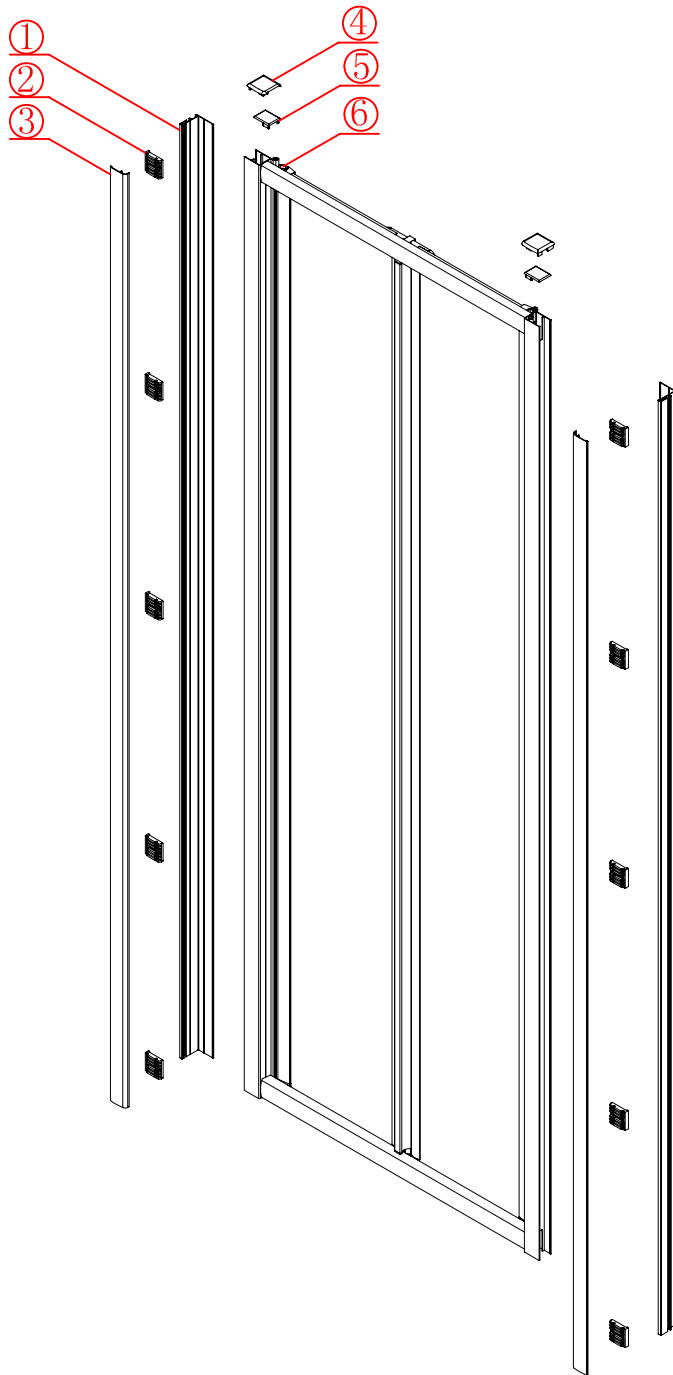

DUCHY

— STYLE —

BIFOLD SHOWER DOOR FITTING INSTRUCTIONS

■ General Information

Please inspect the product immediately upon receipt for transit damage, missing packs/parts or manufacturing fault. Damage reported later cannot be accepted. Please handle the product with care avoiding knocks and shock loading to all sides and edges of the glass.

Note: Safety glass can not be re-worked.

■ Installation

Please read these instructions carefully before start of installation.

The wall post has up to 20mm of adjustment for out of true wall situations.

Ensure that the shower tray is fitted level and that after assembly of enclosure there is a full and continuous bead of sealant between the top of the shower tray and the title joint.

■ Shower Tray Installation

The shower tray must be sited against a structural wall.

Water proof walling or tiling should be fitted so that it sits on the top of the tray rim.

■ Aftercare Instructions

After use, your shower should be cleaned with soap and water. This is particularly important in hard water districts where insoluble lime salts may be deposited and allowed to build up. Cleaners of a gritty or abrasive nature should not be used. Care should be taken to avoid contact with strong chemicals such as organic solvents and strippers.

This product is heavy and will require two people to install.

This product is heavy and will require two people to install.

ø3mm

ST4 x 12

x 10

This product is heavy and will require two people to install.

This product is heavy and will require two people to install.