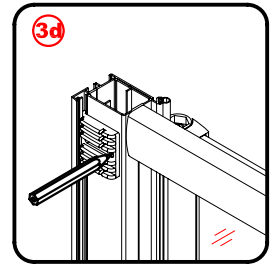

Note: Safety glass can not be re-worked.

■ Installation

Please read these instructions carefully before start of installation.

The wall post has up to 20mm of adjustment for out of true wall situations.

Ensure that the shower tray is fitted level and that after assembly of enclosure there is a full and continuous bead of sealant between the top of the shower tray and the title joint.

This product is heavy and will require two people to install.

This product is heavy and will require two people to install.

ø3mm

ST4 x 12

x 10

This product is heavy and will require two people to install.

This product is heavy and will require two people to install.