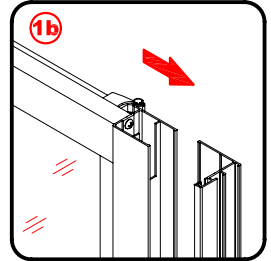

Note: Safety glass can not be re-worked.

■ Installation

Please read these instructions carefully before start of installation.

The wall post has up to 20mm of adjustment for out of true wall situations.

Ensure that the shower tray is fitted level and that after assembly of enclosure there is a full and continuous bead of sealant between the top of the shower tray and the title joint.

This product is heavy and will require two people to install.

This product is heavy and will require two people to install.

ø3mm

ST4 x 12

x 10

This product is heavy and will require two people to install.

This product is heavy and will require two people to install.