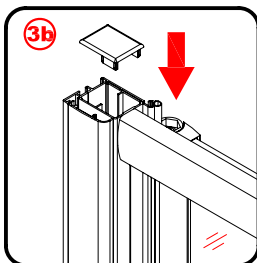

Note: Safety glass can not be re-worked.

■ Installation

Please read these instructions carefully before start of installation.

The wall post has up to 20mm of adjustment for out of true wall situations.

Ensure that the shower tray is fitted level and that after assembly of enclosure there is a full and continuous bead of sealant between the top of the shower tray and the title joint.

This product is heavy and will require two people to install.

This product is heavy and will require two people to install.

ø3mm

ST4 x 12

x 10

This product is heavy and will require two people to install.

This product is heavy and will require two people to install.