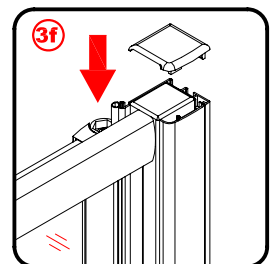

Note: Safety glass can not be re-worked.

■ Installation

Please read these instructions carefully before start of installation.

The wall post has up to 20mm of adjustment for out of true wall situations.

Ensure that the shower tray is fitted level and that after assembly of enclosure there is a full and continuous bead of sealant between the top of the shower tray and the title joint.

This product is heavy and will require two people to install.

This product is heavy and will require two people to install.

ø3mm

ST4 x 12

x 10

This product is heavy and will require two people to install.

This product is heavy and will require two people to install.