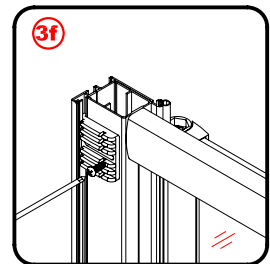

Note: Safety glass can not be re-worked.

■ Installation

Please read these instructions carefully before start of installation.

The wall post has up to 20mm of adjustment for out of true wall situations.

Ensure that the shower tray is fitted level and that after assembly of enclosure there is a full and continuous bead of sealant between the top of the shower tray and the title joint.

This product is heavy and will require two people to install.

This product is heavy and will require two people to install.

ø3mm

ST4 x 12

x 10

This product is heavy and will require two people to install.

This product is heavy and will require two people to install.