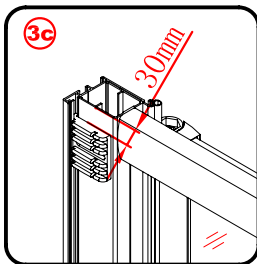

Note: Safety glass can not be re-worked.

■ Installation

Please read these instructions carefully before start of installation.

The wall post has up to 20mm of adjustment for out of true wall situations.

Ensure that the shower tray is fitted level and that after assembly of enclosure there is a full and continuous bead of sealant between the top of the shower tray and the title joint.

This product is heavy and will require two people to install.

This product is heavy and will require two people to install.

ø3mm

ST4 x 12

x 10

This product is heavy and will require two people to install.

This product is heavy and will require two people to install.