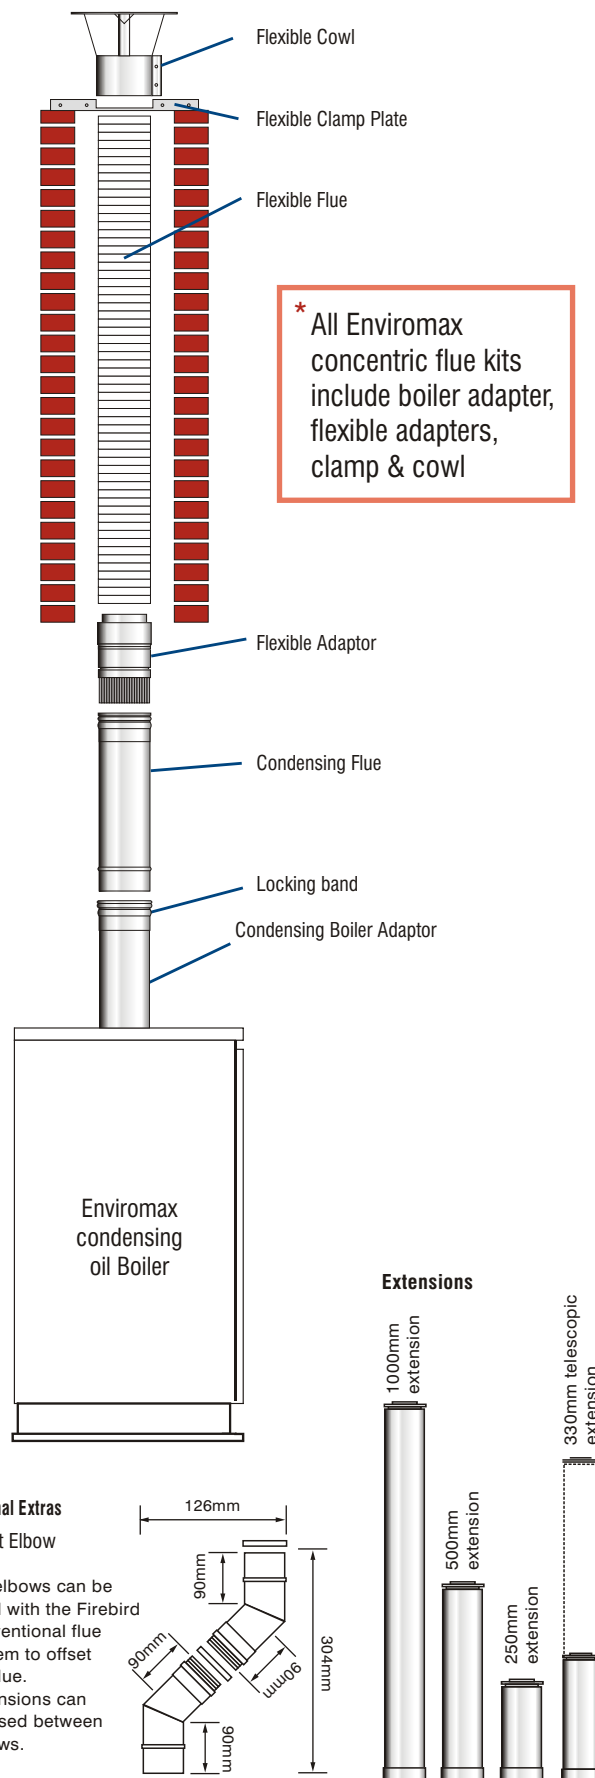

ENVIROMAX CONVENTIONAL

FLUE KITS & EXTENSIONS 150mm diameter 44-58KW

ECF606KIT	6 metre Kit *	£530
ECF608KIT	8 metre Kit *	£618
ECF610KIT	10 metre Kit *	£706
ECF612KIT	12 metre Kit *	£795
ECF614KIT	14 metre Kit *	£883
ECF616KIT	16 metre Kit *	£971
ECF150EXB	1000mm length (white)	£99
ECF150EXC	500mm length (white)	£60
ECF150EXD	250mm length (white)	£60
ECF256ADJ	305/420mm adjustable length (white)	£92
ECF506ADJ	555/920mm adjustable length (white)	£114
ECF456ELB	45 degree Bend (white)	£61
ECF906ELB	90 degree Bend (white)	£66
ECF150WBK	150mm Wall Bracket (white)	£38

ENVIROMAX CONVENTIONAL

FLUE KITS & EXTENSIONS 180mm diameter 73KW

ECF706KIT	6 metre Kit *	£613
ECF708KIT	8 metre Kit *	£718
ECF710KIT	10 metre Kit *	£823
ECF712KIT	12 metre Kit *	£928
ECF714KIT	14 metre Kit *	£1032
ECF716KIT	16 metre Kit *	£1137
ECF180EXB	1000mm length (white)	£113
ECF180EXC	500mm length (white)	£70
ECF180EXD	250mm length (white)	£70
ECF257ADJ	305/420mm adjustable length (white)	£113
ECF507ADJ	555/920mm adjustable length (white)	£129
ECF457ELB	45 degree Bend (white)	£61
ECF907ELB	90 degree Bend (white)	£70
ECF180WBK	180mm Wall Bracket (white)	£73

*Kit Contents include c/w boiler and flex adaptor, clamp and cowl

* All Enviromax concentric flue kits include boiler adapter, flexible adapters, clamp & cowl