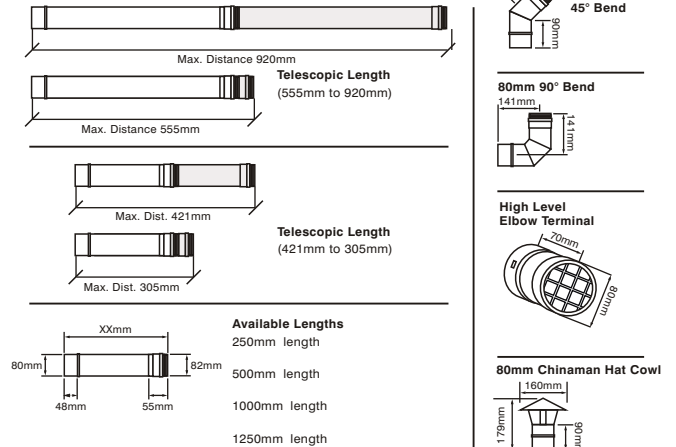

PLUME DISPERSAL KITS