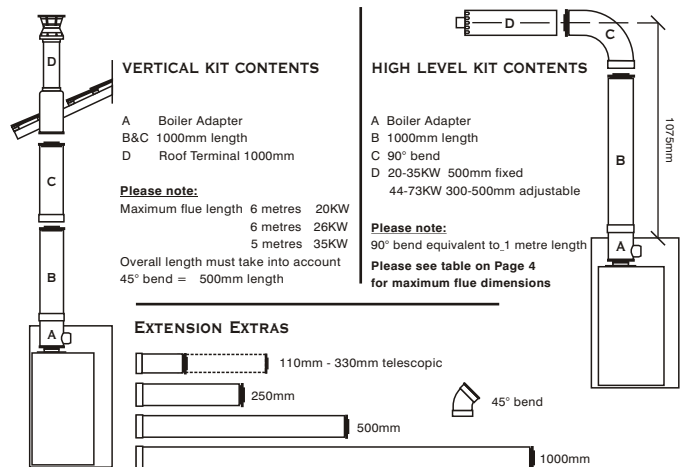

COF007PFL Pitch Flashing 73 £54

COF007FFL Flat Flashing 73 £59

PLUME DISPERSAL KITS 80mm diameter 20/26/35KW

PDK250KIT 80mm 250mm length £14

PDK500KIT 80mm 500mm length £23

PDK1000KT 80mm 1000mm length £44

PDK1250KT 80mm 1250mm length £53

PDK420KIT 80mm 305/420 adjustable length £29

PDK920KIT 80mm 555/920 adjustable length £50

PDK045BND 80mm 45 degree Bend £14

PDK000HLE 80mm High Level Bend Terminal £15

PDK090BND 80mm 90 degree Bend £19

PDK000CHC 80mm Chinaman Hat Cowl £31

PDK000WBK 80mm Wall Bracket £21

PLUME DISPERSAL KITS 100mm diameter 44/58KW

PDK256KIT 100mm 250mm length £20

PDK506KIT 100mm 500mm length £29

PDK1006KT 100mm 1000mm length £48

PDK1256KT 100mm 1250mm length £62

PDK426KIT 100mm 305/420 adjustable length £40

PDK926KIT 100mm 555/920 adjustable length £56

PDK456BND 100mm 45 degree Bend £30

PDK006HLE 100mm High Level Bend Terminal £13

PDK906BND 100mm 90 degree Bend £35

PDK006CHC 100mm Chinaman Hat Cowl £33

PDK006WBK 100mm Wall Bracket £25

PLUME DISPERSAL KITS 125mm diameter 73KW

PDK257KIT 125mm 250mm length £25

PDK507KIT 125mm 500mm length £39

PDK1007KT 125mm 1000mm length £67

PDK427KIT 125mm 305/420 adjustable length £54

PDK927KIT 125mm 555/920 adjustable length £76

PDK457BND 125mm 45 degree Bend £42

PDK007HLE 125mm High Level Bend Terminal £28

PDK907BND 125mm 90 degree Bend £46

PDK007CHC 125mm Chinaman Hat Cowl £36

PDK007WBK 125mm Wall Bracket £29