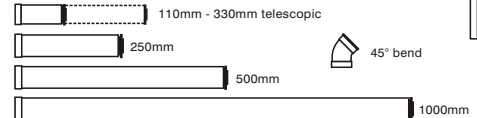

EXTENSION EXTRAS