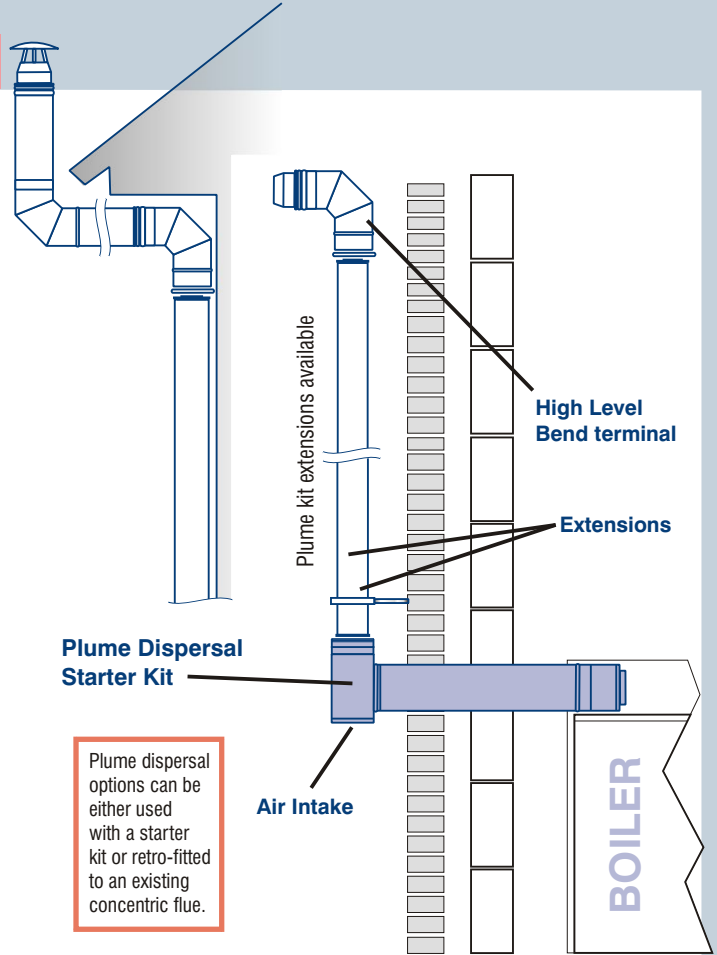

## PLUME DISPERSAL KITS 125mm diameter 73KW

PDK257KIT 125mm 250mm length £25

PDK507KIT 125mm 500mm length £39

PDK1007KT 125mm 1000mm length £67

PDK427KIT 125mm 305/420 adjustable length £54

PDK927KIT 125mm 555/920 adjustable length £76

PDK457BND 125mm 45 degree Bend £42

PDK007HLE 125mm High Level Bend Terminal £28

PDK907BND 125mm 90 degree Bend £46

PDK007CHC 125mm Chinaman Hat Cowl £36

PDK007WBK 125mm Wall Bracket £29