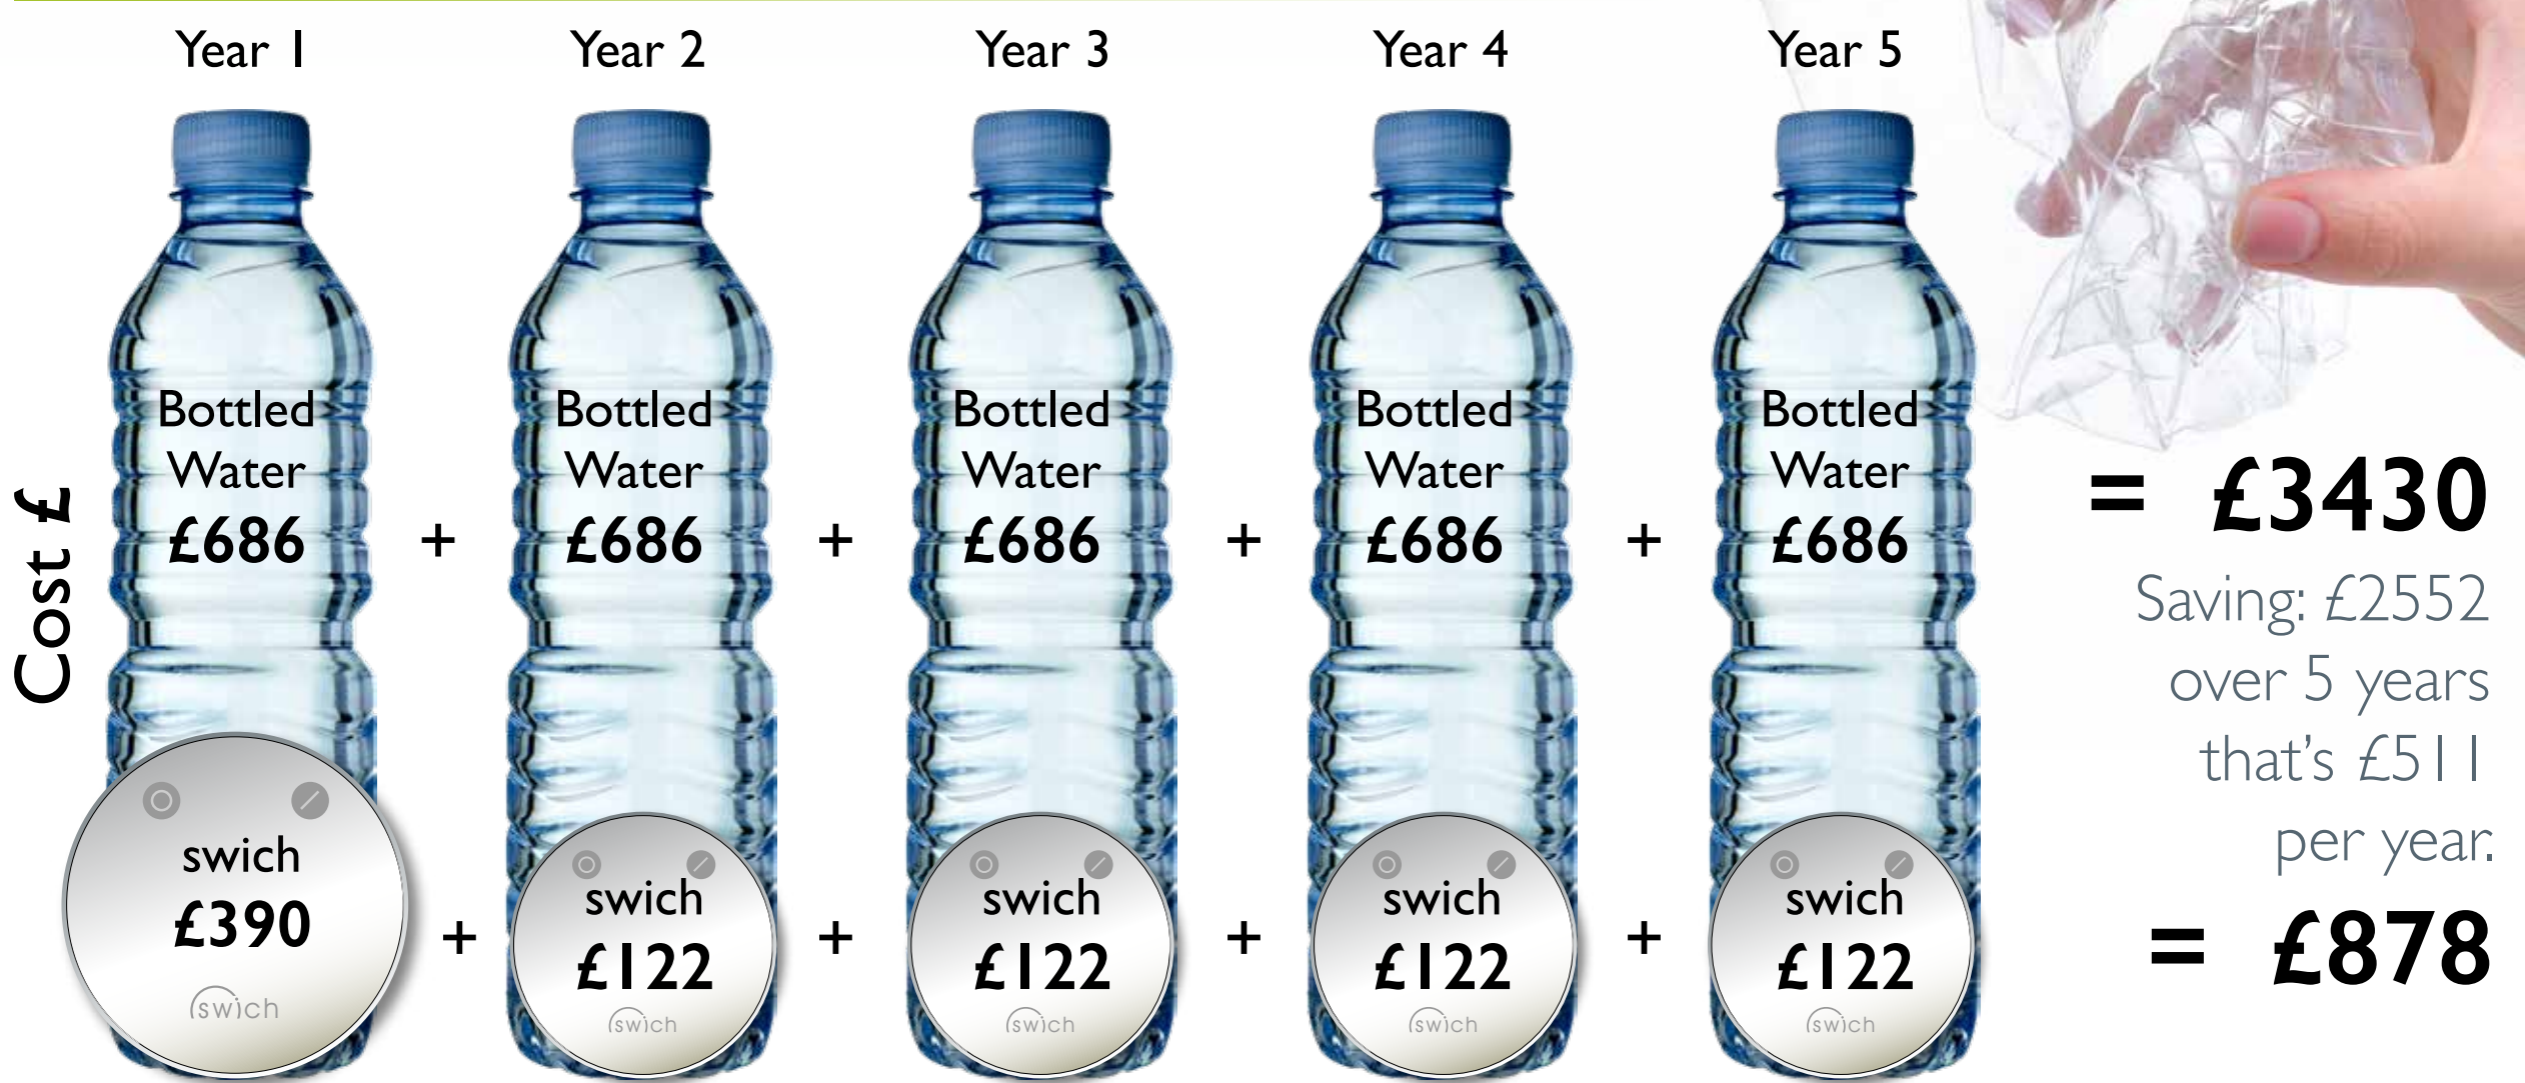

# Make the (s)wich, from bottled water, save money and the environment.

**SHOP NOW**  
abodedesigns.co.uk

Transform your kitchen tap into a filtered water tap with our revolutionary SWICH device and say no to plastic.

## Five Year Costs & Savings

Swich costs include the initial cost of the device in year one. Next 4 years include the cost of 2 replacement Swich filters and 2 refillable water bottles.

## Swich Versus Bottled Water