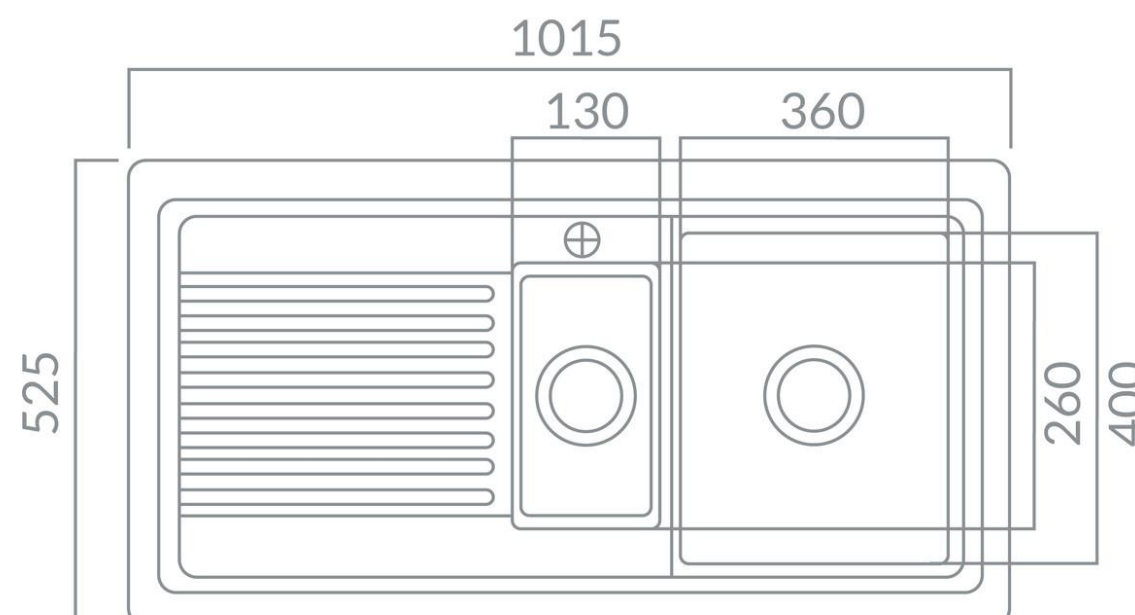

Product Data Sheet

| Prima Code | CPR410 |
|--------------------------------|---|
| Description | Prima 1.5B Traditional Ceramic Inset Sink |
| Colour | White |
| Material | Ceramic |
| Thickness | 30mm |
| Finish | Gloss |
| Fitting Style | Inset |
| Sealant Strip (Incl./Separate) | N/A |
| No. Drainers | 1 |
| No. Tap Holes | 0 |
| Features | Extra deep bowl |
| Dimensions (mm) | W 1015 x D 525 x H 220 |
| Main Bowl Dimensions (mm) | W 420 x D 400 x H 220 |
| Half Bowl Dimensions (mm) | W 130 x D 260 x H 120 |
| Cut out depth (mm) | 505 |
| Cut out width (mm) | 995 |
| Minimum cabinet width (mm) | 600 |
| Main Bowl Radius | 20mm |
| Half Bowl Radius | 15mm |
| Drainer (RH/LH) | Both |
| Reversible | Yes |
| Accessories (included) | Waste & overflow |
| Accessories (optional) | CPR108 Plumbing kit |
| Waste disposer compatible | Yes |
| Boxed/Sleeved packaging | Boxed |
| Guarantee | 20 Years |