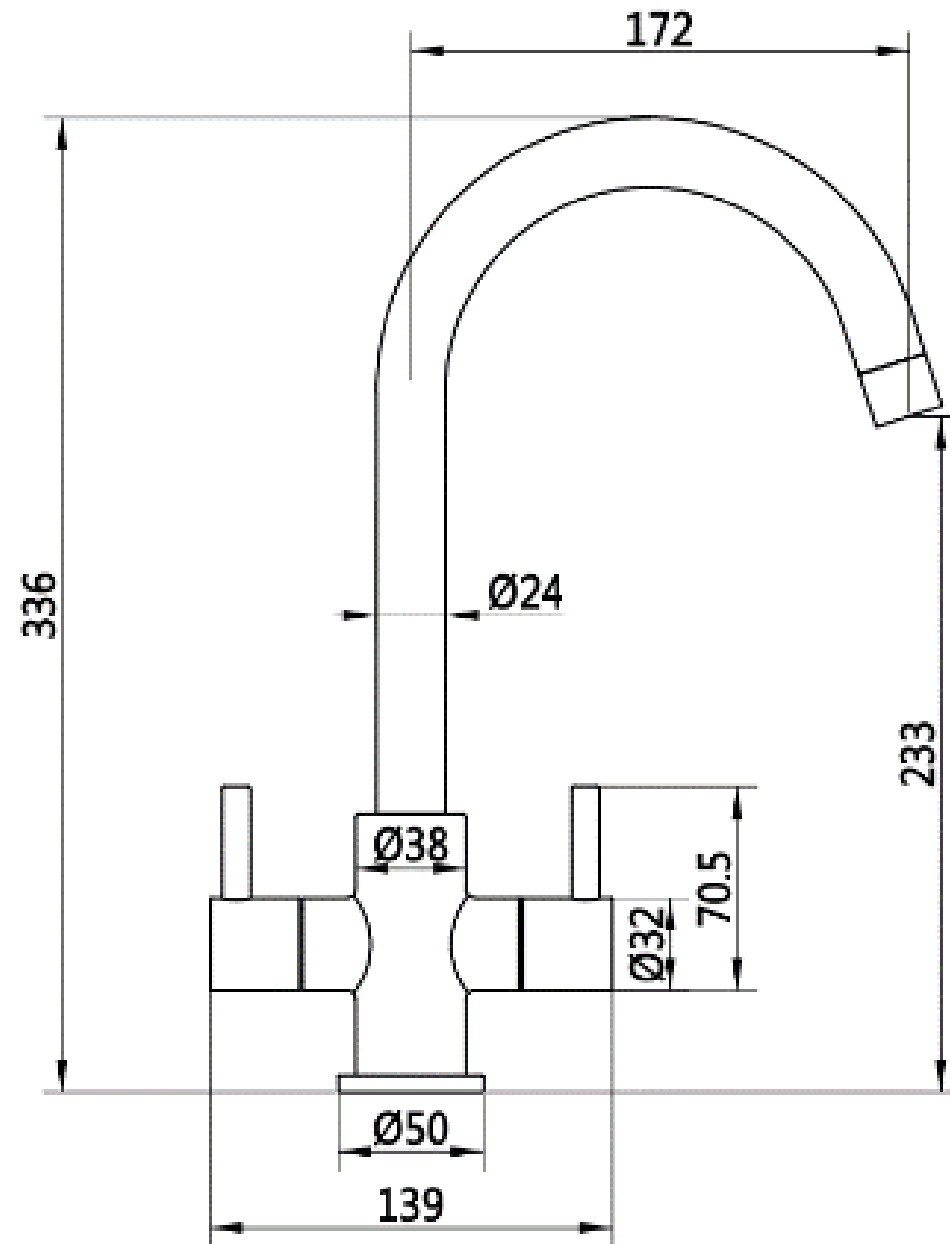

# Product Data Sheet

Prima Code	BPR2205
Description	Staten Dual Mixer Tap
Colour	Chrome
Material	Chrome
Minimum Pressure	0.1 bar
Maximum Pressure	12 Bar
Spout Type	Swivel
Operation	Quarter turn
Spout Reach(mm)	172
Spout Height (mm)	233
Product Height (mm)	336
Base/Handle Width (mm)	139
Base Diameter (mm)	50
Tap Hole requirement (mm)	30
Guarantee	5 years, 3 Valves, 1 serviceable parts
WRAS approved (/certificate)	Approved