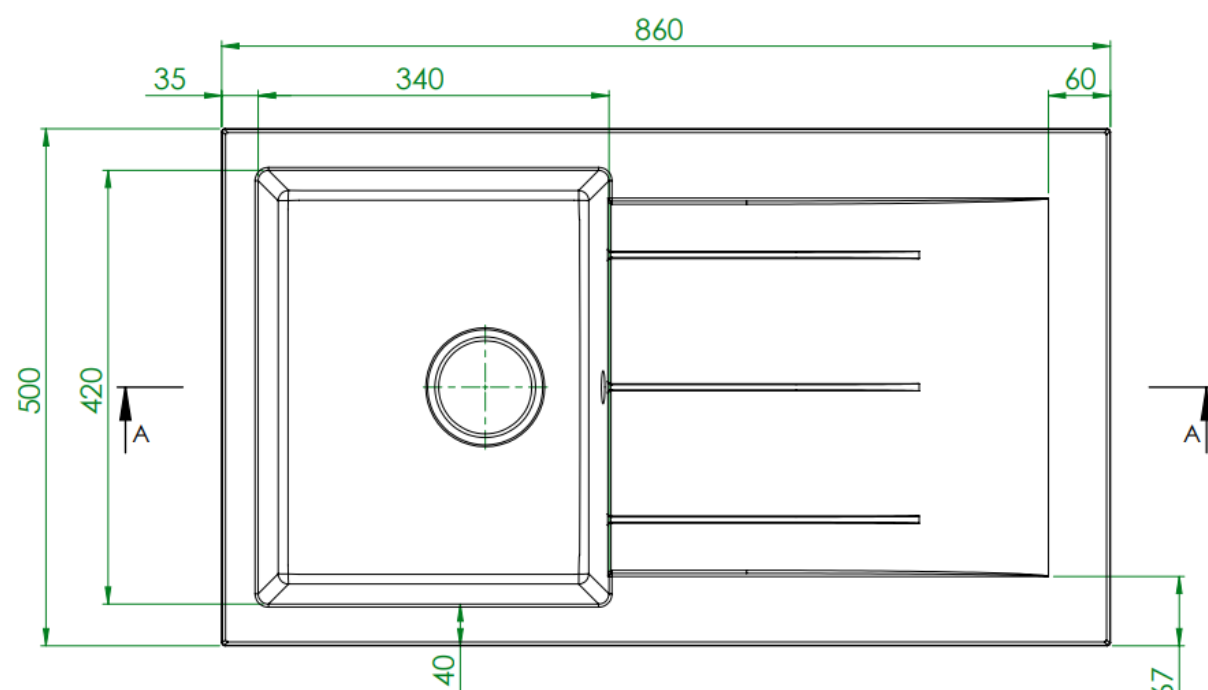

Product Data Sheet

Prima Code	CPR344
Description	Prima+ Granite 1B Compact & Drainer Inset Sink
Colour	Black
Material	Granite
Finish	Matt
Fitting Style	Inset
Sealant Strip (Incl./Separate)	Separate
No. Drainers	1
No. Tap Holes	Reversible, part pre drilled
Features	Extra deep bowl Scratch resistant Stain resistant
Dimensions (mm)	W 860 x D 500 x H 203
Main Bowl Dimensions (mm)	W 340 x D 420 x H 203
Cut out depth (mm)	480
Cut out width (mm)	840
Minimum cabinet width (mm)	500
Main Bowl Radius (mm)	8
Half Bowl Radius (mm)	8
Drainer (RH/LH)	Both
Reversible	Yes
Accessories (included)	Waste, overflow, plumbing kit, fitting clips & Cut out
Waste disposer compatible	Yes
Boxed/Sleeved packaging	Boxed
Guarantee	20 Years