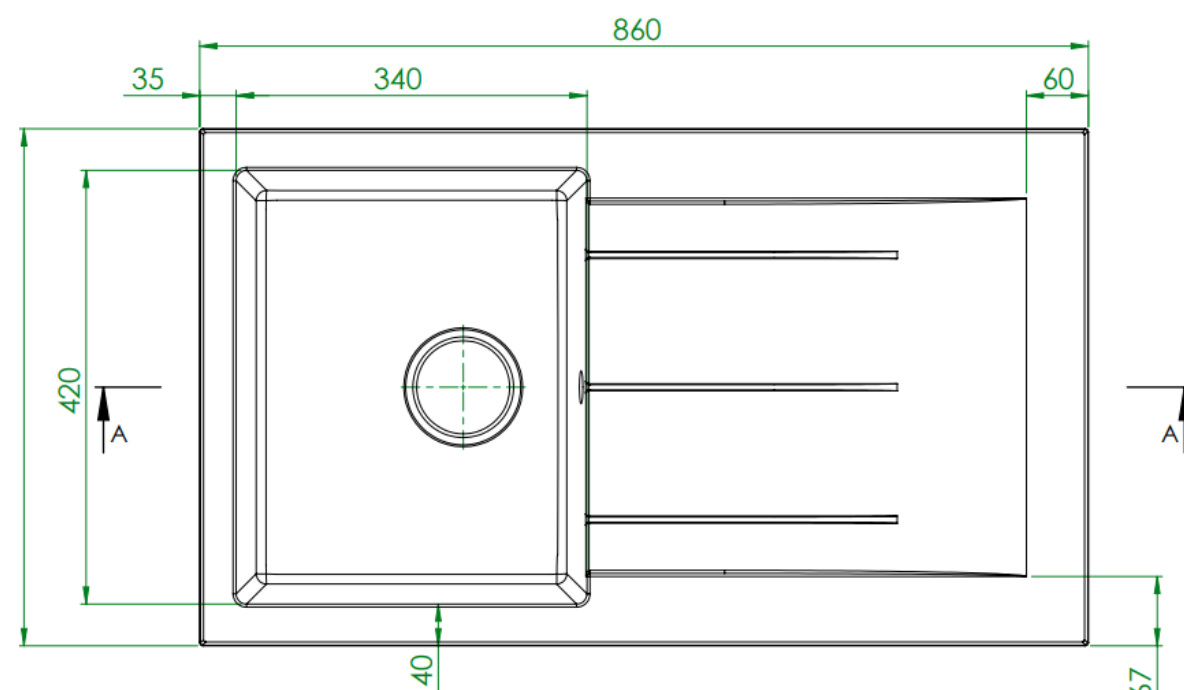

Product Data Sheet

Prima Code	CPR347
Description	Prima+ Granite 1B Compact & Drainer Inset Sink
Colour	Light Grey
Material	Granite
Finish	Matt
Fitting Style	Inset
Sealant Strip (Incl./Separate)	Separate
No. Drainers	1
No. Tap Holes	Reversible, part pre drilled
Features	Extra deep bowl Scratch resistant Stain resistant
Dimensions (mm)	W 860 x D 500 x H 203
Main Bowl Dimensions (mm)	W 340 x D 420 x H 203
Cut out depth (mm)	480
Cut out width (mm)	840
Minimum cabinet width (mm)	500
Main Bowl Radius (mm)	8
Half Bowl Radius (mm)	8
Drainer (RH/LH)	Both
Reversible	Yes
Accessories (included)	Waste, overflow, plumbing kit, fitting clips & Cut out
Waste disposer compatible	Yes
Boxed/Sleeved packaging	Boxed
Guarantee	20 Years