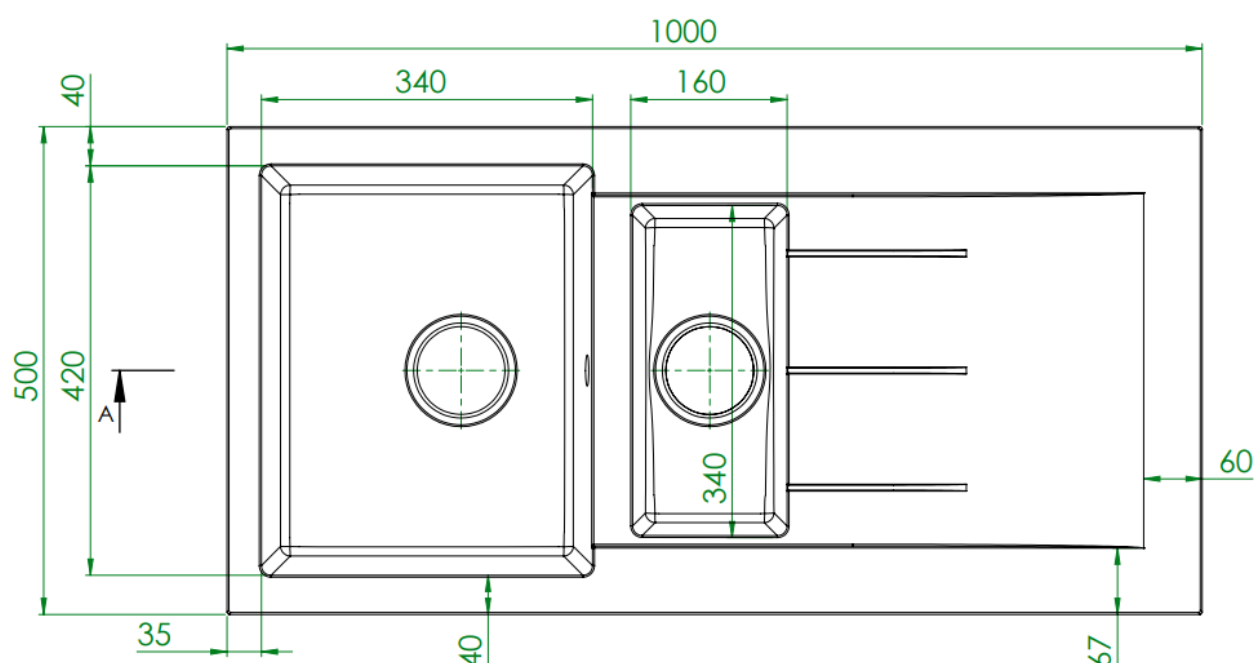

Product Data Sheet

Prima Code	CPR322
Description	Prima+ Granite 1.5B & Drainer Inset Sink
Colour	Black
Material	Granite
Finish	Matt
Fitting Style	Inset
Sealant Strip (Incl./Separate)	Separate
No. Drainers	1
No. Tap Holes	Reversible, part pre drilled
Features	Extra deep bowl Scratch resistant Stain resistant
Dimensions (mm)	W 1000 x D 500 x H 203
Main Bowl Dimensions (mm)	W 340 x D 420 x H 203
1/2 Bowl Dimensions (mm):	W 160 x D 340 x H 150
Cut out depth (mm)	480
Cut out width (mm)	980
Minimum cabinet width (mm)	600
Main Bowl Radius (mm)	8
Half Bowl Radius (mm)	8
Drainer (RH/LH)	Both
Reversible	Yes
Accessories (included)	Waste, overflow, plumbing kit, fitting clips & Cut out
Waste disposer compatible	Yes
Boxed/Sleeved packaging	Boxed
Guarantee	20 Years