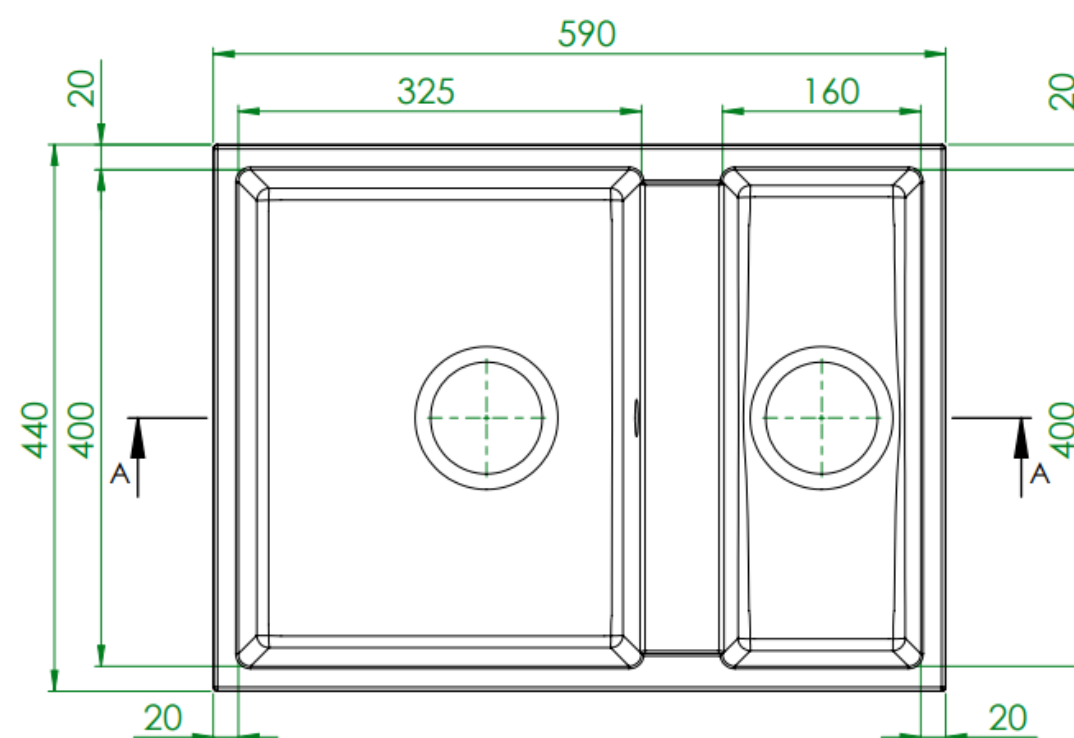

Product Data Sheet

Prima Code	CPR359
Description	Prima+ Granite 1.5B Undermount Sink
Colour	Black
Material	Granite
Finish	Matt
Fitting Style	Undermount
Sealant Strip (Incl./Separate)	Separate
Features	Extra deep bowl Scratch resistant Stain resistant
Dimensions (mm)	W 590 x D 440 x H 207
Main Bowl Dimensions (mm)	W 325 x D 400 x H 207
Half Bowl Dimensions (mm)	W 160 x D 400 x H 177
Cut out depth (mm)	400
Cut out width (mm)	550
Minimum cabinet width (mm)	600
Main Bowl Radius (mm)	10
Half Bowl Radius (mm)	10
Reversible	NO
Accessories (included)	Waste, overflow, plumbing kit, fitting clips & Cut out
Waste disposer compatible	Yes
Boxed/Sleeved packaging	Boxed
Guarantee	20 Years