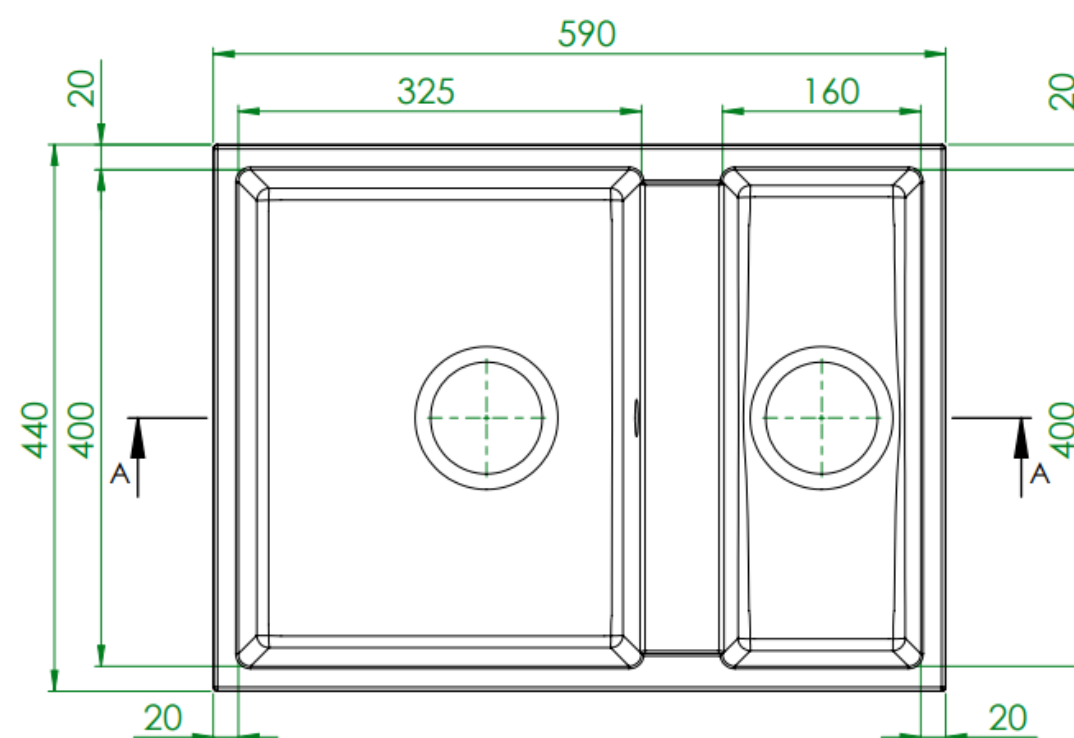

Product Data Sheet

Prima Code	CPR360
Description	Prima+ Granite 1.5B Undermount Sink
Colour	White
Material	Granite
Finish	Matt
Fitting Style	Undermount
Sealant Strip (Incl./Separate)	Separate
Features	Extra deep bowl Scratch resistant Stain resistant
Dimensions (mm)	W 590 x D 440 x H 207
Main Bowl Dimensions (mm)	W 325 x D 400 x H 207
Half Bowl Dimensions (mm)	W 160 x D 400 x H 177
Cut out depth (mm)	400
Cut out width (mm)	550
Minimum cabinet width (mm)	600
Main Bowl Radius (mm)	10
Half Bowl Radius (mm)	10
Reversible	NO
Accessories (included)	Waste, overflow, plumbing kit, fitting clips & Cut out
Waste disposer compatible	Yes
Boxed/Sleeved packaging	Boxed
Guarantee	20 Years