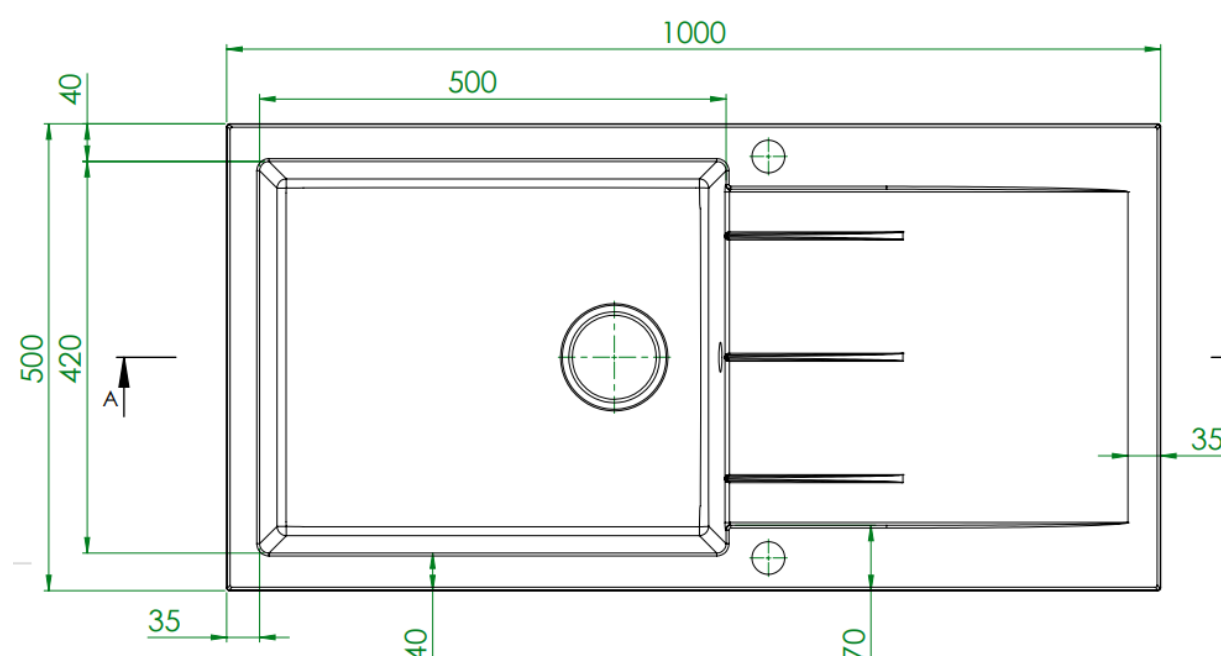

Product Data Sheet

| Prima Code | CPR320 |
|--------------------------------|---|
| Description | Prima+ Granite 1B & Drainer Inset Sink |
| Colour | Gun Metal |
| Material | Granite |
| Finish | Matt |
| Fitting Style | Inset |
| Sealant Strip (Incl./Separate) | Separate |
| No. Drainers | 1 |
| No. Tap Holes | Reversible, part pre drilled |
| Features | Extra deep bowl Scratch resistant Stain resistant |
| Dimensions (mm) | W 1000 x D 500 x H 203 |
| Main Bowl Dimensions (mm) | W 495 x D 415 x H 203 |
| Cut out depth (mm) | 480 |
| Cut out width (mm) | 980 |
| Minimum cabinet width (mm) | 600 |
| Main Bowl Radius (mm) | 8 |
| Half Bowl Radius (mm) | 8 |
| Drainer (RH/LH) | Both |
| Reversible | Yes |
| Accessories (included) | Waste, overflow, plumbing kit, fitting clips & Cut out |
| Waste disposer compatible | Yes |
| Boxed/Sleeved packaging | Boxed |
| Guarantee | 20 Years |