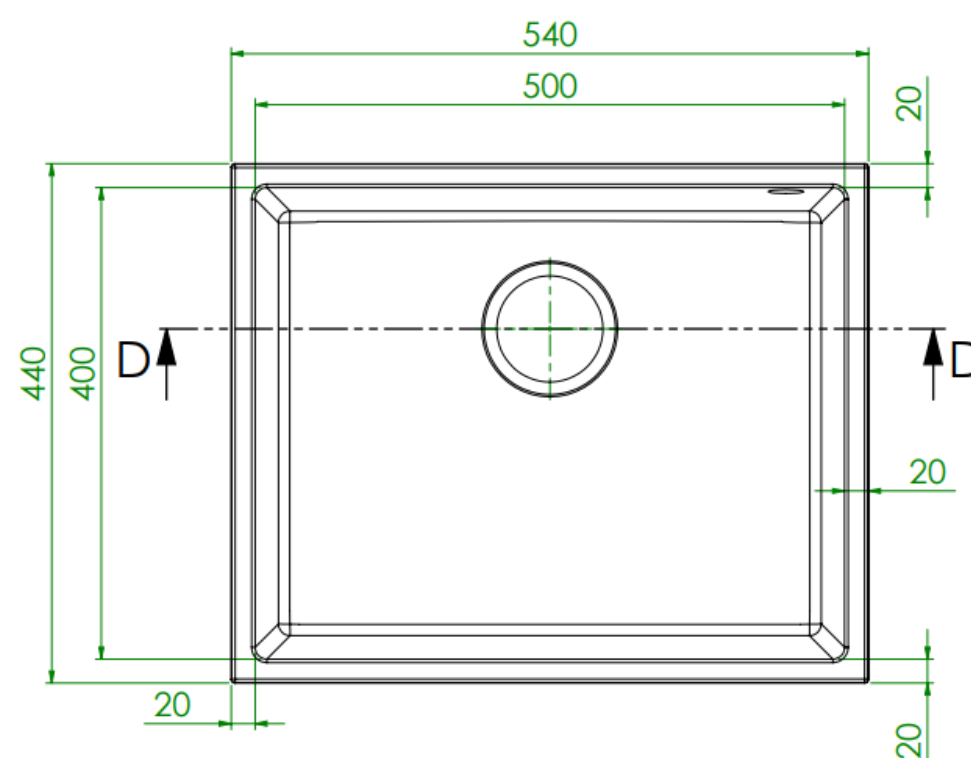

Product Data Sheet

Prima Code	CPR356
Description	Prima+ Granite 1B Large Undermount Sink
Colour	Black
Material	Granite
Finish	Matt
Fitting Style	Undermount
Sealant Strip (Incl./Separate)	Separate
Features	Extra deep bowl Scratch resistant Stain resistant
Dimensions (mm)	W 540 x D 440 x H 207
Main Bowl Dimensions (mm)	W 500 x D 400 x H 207
Cut out depth (mm)	400
Cut out width (mm)	500
Minimum cabinet width (mm)	600
Main Bowl Radius (mm)	10
Half Bowl Radius (mm)	10
Reversible	NO
Accessories (included)	Waste, overflow, plumbing kit, fitting clips & Cut out
Waste disposer compatible	Yes
Boxed/Sleeved packaging	Boxed
Guarantee	20 Years