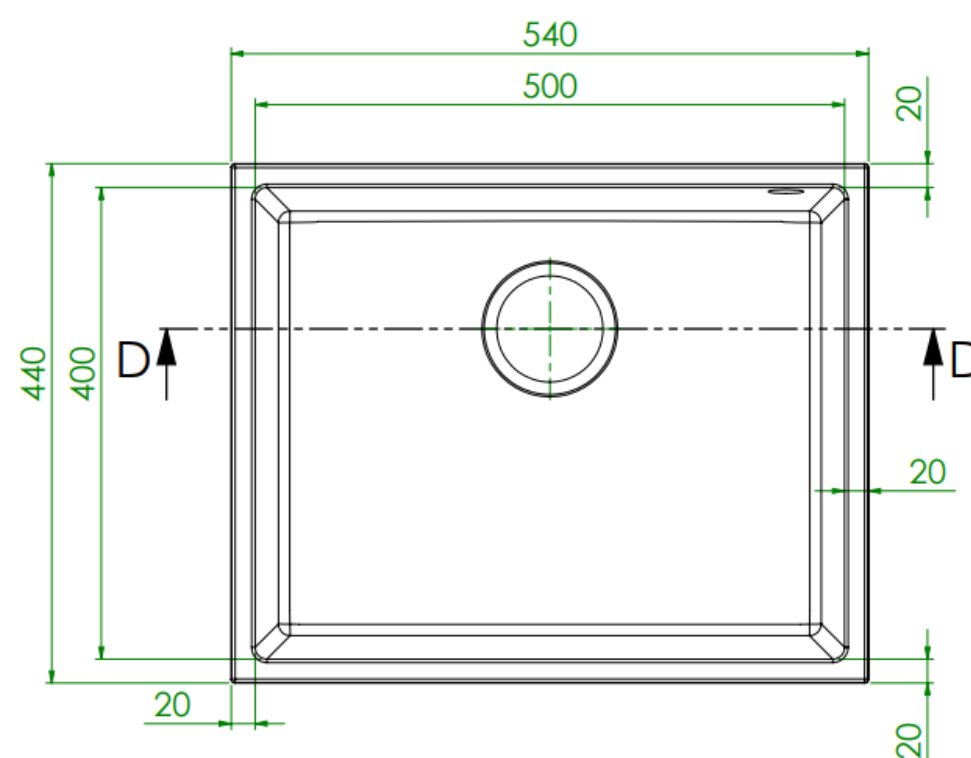

Product Data Sheet

Prima Code	CPR358
Description	Prima+ Granite 1B Large Undermount Sink
Colour	Light Grey
Material	Granite
Finish	Matt
Fitting Style	Undermount
Sealant Strip (Incl./Separate)	Separate
Features	Extra deep bowl Scratch resistant Stain resistant
Dimensions (mm)	W 540 x D 440 x H 207
Main Bowl Dimensions (mm)	W 500 x D 400 x H 207
Cut out depth (mm)	400
Cut out width (mm)	500
Minimum cabinet width (mm)	600
Main Bowl Radius (mm)	10
Half Bowl Radius (mm)	10
Reversible	NO
Accessories (included)	Waste, overflow, plumbing kit, fitting clips & Cut out
Waste disposer compatible	Yes
Boxed/Sleeved packaging	Boxed
Guarantee	20 Years