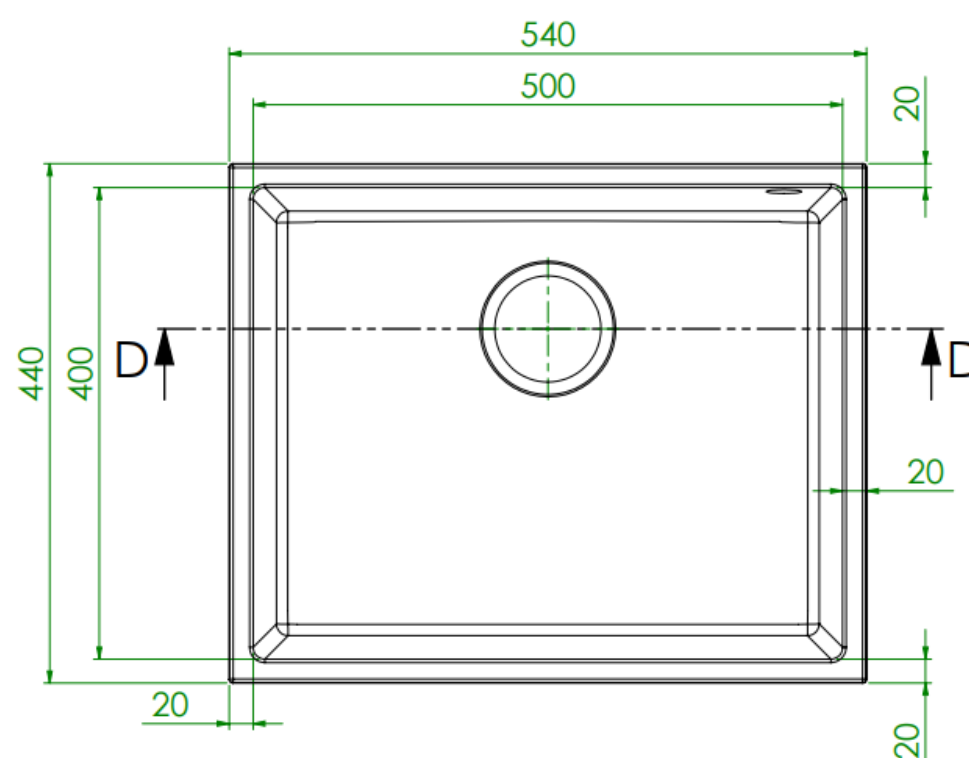

Product Data Sheet

Prima Code	CPR357
Description	Prima+ Granite 1B Large Undermount Sink
Colour	White
Material	Granite
Finish	Matt
Fitting Style	Undermount
Sealant Strip (Incl./Separate)	Separate
Features	Extra deep bowl Scratch resistant Stain resistant
Dimensions (mm)	W 540 x D 440 x H 207
Main Bowl Dimensions (mm)	W 500 x D 400 x H 207
Cut out depth (mm)	400
Cut out width (mm)	500
Minimum cabinet width (mm)	600
Main Bowl Radius (mm)	10
Half Bowl Radius (mm)	10
Reversible	NO
Accessories (included)	Waste, overflow, plumbing kit, fitting clips & Cut out
Waste disposer compatible	Yes
Boxed/Sleeved packaging	Boxed
Guarantee	20 Years