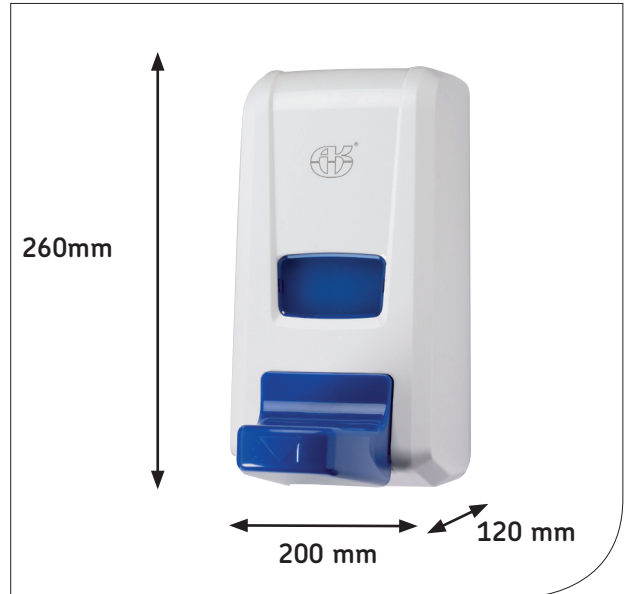

**Product Overview:** The AKW lever operated soap dispenser has been designed for easy operation, by hand, closed fist or elbow.

- Features:**
- Lever operated
  - Extended blue lever provides increased colour contrast and visibility

- Manufactured from ABS plastic
- Dimensions: W:200mm H:260mm D:120mm

**Product Codes:**

Codes	Description
23142	Lever Operated Soap Dispenser

\* The lifetime warranty excludes normal wear and tear in general domestic applications. It applies only to products being installed for the first time and according to relevant local and national regulations.