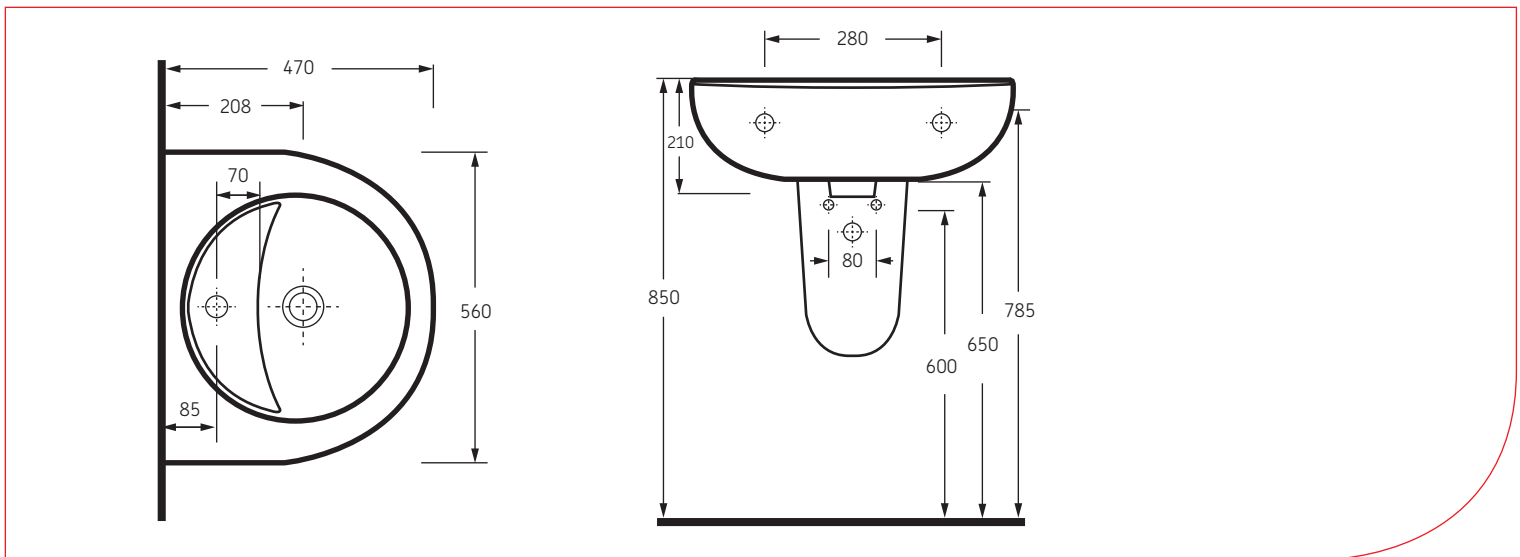

Product Overview: A stylish 560mm rounded basin.

Features and Benefits:

- Wall hung for easier cleaning
- Modern stylish design
- Concealed fixings
- Chrome finish overflow to complement bathroom accessories
- Single tap hole design for basin mixers
- Semi-pedestal to conceal pipework

Product Specification:

- Contemporary rounded design
- Chrome overflow insert
- Single tap hole
- Concealed pedestal fixings

Stilo® 560mm Washbasin

Dimensions:

Product Codes:

Code	Description
23552	Stilo® 560mm basin kit
23562	Stilo® wash basin (560mm)
23511	Stilo® semi-pedestal (560mm basin)