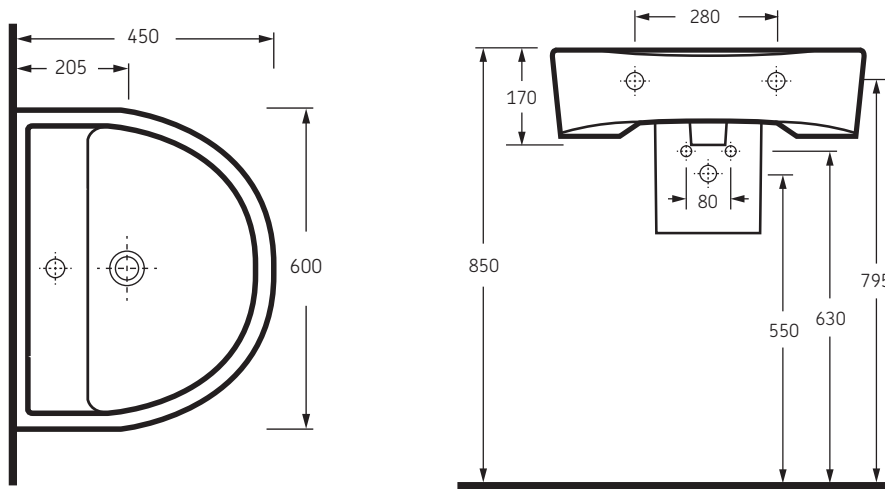

**Product Overview:** A larger stylish 600mm rounded basin.

**Features and Benefits:**

- Wall hung for easier cleaning
- Modern stylish design
- Concealed fixings
- Chrome finish overflow to complement bathroom accessories
- Single tap hole design for basin mixers
- Flat tap deck for improved hygiene
- Semi-pedestal to conceal pipework

**Product Specification:**

- Contemporary rounded design
- Chrome overflow insert
- Single tap hole
- Concealed pedestal fixings

Stilo® 600mm Washbasin

**Dimensions:**

**Product Codes:**

Code	Description
23553	Stilo® 600mm washbasin kit
23560	Stilo® washbasin (600mm)
23561	Stilo® semi-pedestal (600mm basin)