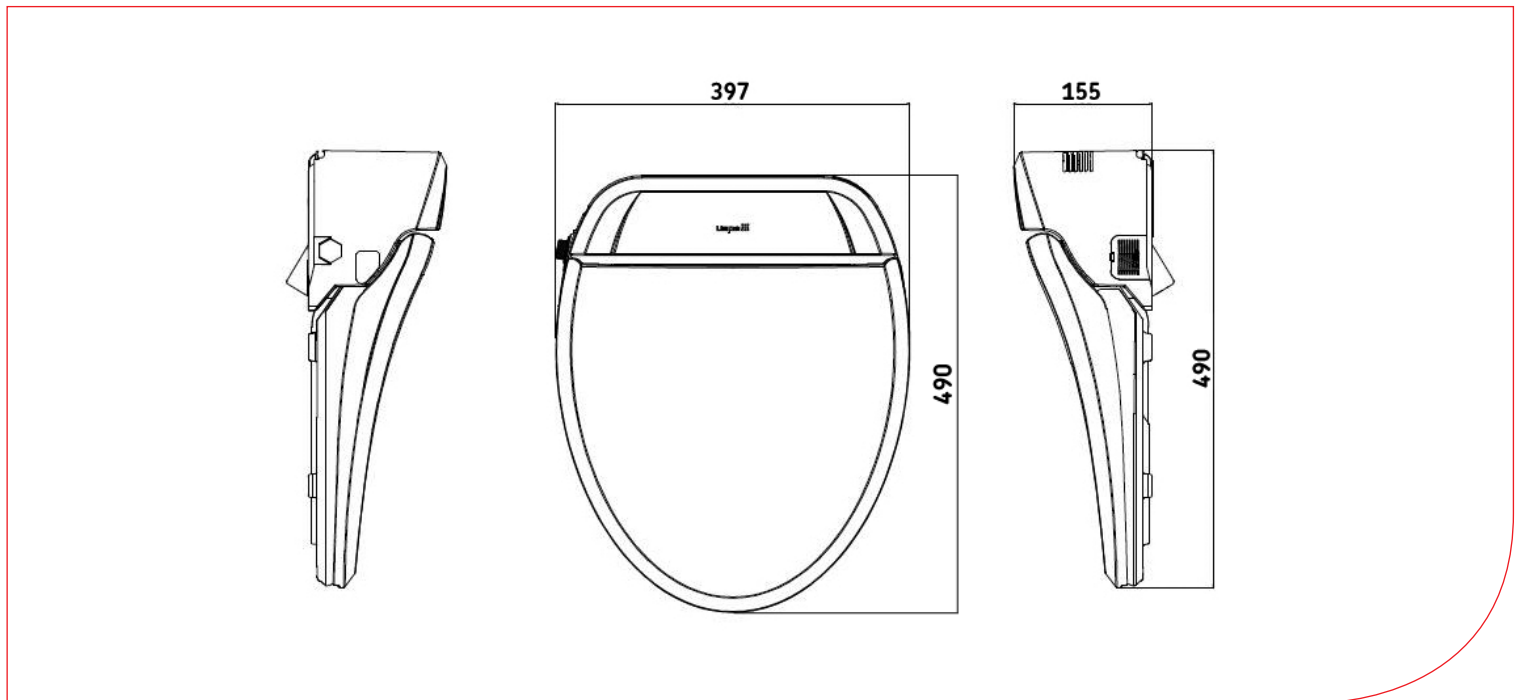

Uspa 7000 Bidet Seat

Uspa 7235 Bidet Seat

Uspa 7035 Bidet Seat

Pictures and Drawings:

Product Specification:

USpa 7235S (23261-UK) Bidet Seat Features & Benefits:

- Posterior and feminine cleansing with aerated spray and variable jet types
- Warm air dryer with variable temperature settings
- Heated seat with 3 temperature settings
- Deoderiser to prevent unpleasant smells
- Automatic wash and dry function
- Children's function

Dimension Drawings:

Uspa 7000 & 7235 Bidet Seat Dimensions

Product Specification:

USpa 7035RS (23262-UK) Bidet Seat Features & Benefits:

- Remote control for convenient positioning or use by a carer from outside the bathroom
- Warm air dryer with variable temperature settings
- Posterior and feminine cleansing with aerated spray and variable jet types
- Automatic spray head cleansing before and after each use
- Heated seat with 4 temperature settings
- Deoderiser to prevent unpleasant smells
- Automatic wash and dry function
- Children's function

Dimension Drawings:

Uspa 7035 Bidet Seat Dimensions

Product Codes:

Code	Description
23261-UK	Bidet Seat UB-7235S Side Controls - UK Only
23262-UK	Bidet Seat UB-7035RS Remote Control - UK only
23263-UK	Bidet Seat UB-7000S Side Control - UK only