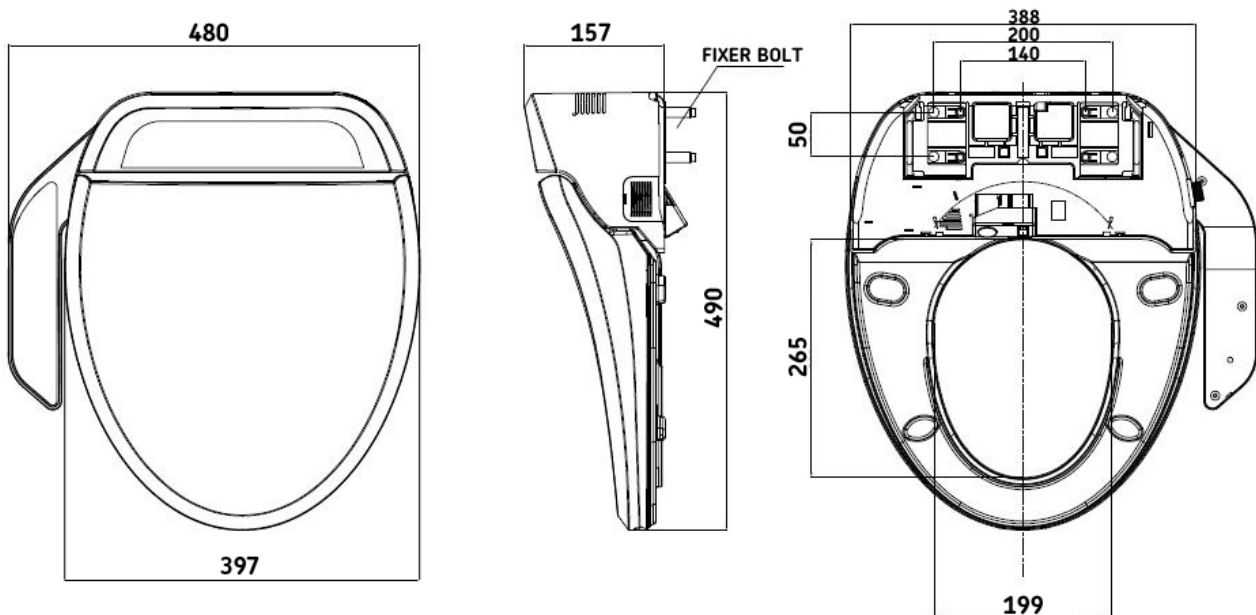

Uspa 7000 Bidet Seat

Uspa 7235 Bidet Seat

Uspa 7035 Bidet Seat

Pictures and Drawings:

Product Specification:

USpa 7235S (23261-UK) Bidet Seat Features & Benefits:

- Posterior and feminine cleansing with aerated spray and variable jet types
- Warm air dryer with variable temperature settings
- Heated seat with 3 temperature settings
- Deoderiser to prevent unpleasant smells
- Automatic wash and dry function
- Children's function

Dimension Drawings:

Uspa 7000 & 7235 Bidet Seat Dimensions

Product Specification:

USpa 7035RS (23262-UK) Bidet Seat Features & Benefits:

- Remote control for convenient positioning or use by a carer from outside the bathroom
- Warm air dryer with variable temperature settings
- Posterior and feminine cleansing with aerated spray and variable jet types
- Automatic spray head cleansing before and after each use
- Heated seat with 4 temperature settings
- Deoderiser to prevent unpleasant smells
- Automatic wash and dry function
- Children's function

Dimension Drawings:

Uspa 7035 Bidet Seat Dimensions

Product Codes:

Code	Description
23261-UK	Bidet Seat UB-7235S Side Controls - UK Only
23262-UK	Bidet Seat UB-7035RS Remote Control - UK only
23263-UK	Bidet Seat UB-7000S Side Control - UK only