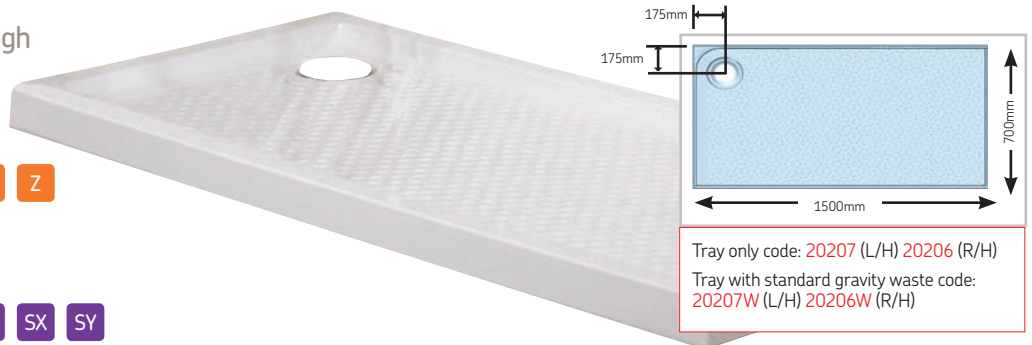

Keppel 1500 x 700 55mm high

Compatible Level Best®
glass shower screens:

GA GB

Compatible Silverdale®
shower screens:

HF N

Compatible Standard shower screens:

B H P TT X Z

Compatible Sliding shower screens:

SE SJ SM SN SU SX SY