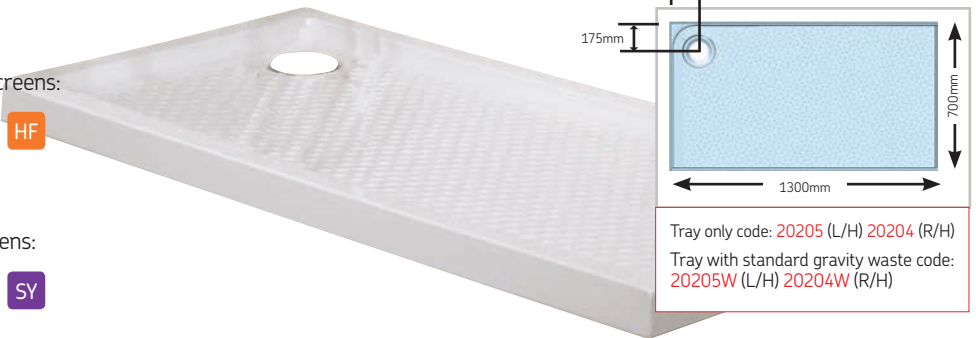

Product Overview: **Elegant and sophisticated Keppel tray is ideal for a modern bathroom.**

- Features:**
- Surface mounted
 - Handed – fits left or right
 - Threshold height of 50-55mm

- Benefits:**
- Exceptional water drainage, with a 30mm fall to waste
 - Create the ideal enclosure with our selection of full or half height screens
 - Extra safety, thanks to a slip resistant surface
 - The surface mounted Keppel is easy to install and offers a low threshold and excellent water handling
 - Suits all fitting needs, with five different tray sizes

Compatible Silverdale[®]
shower screens:

A E HF M N

Compatible Standard shower screens:

A B C D E H HF
J M N U X Y

Compatible Sliding shower screens:

SE SJ SM SN SU SX SY

Keppel 1420 x 700 50mm high

Compatible Level Best[®]
glass shower screens: