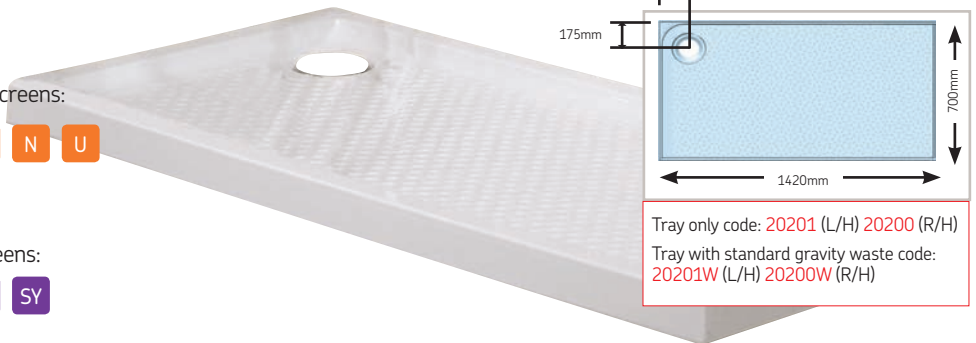

Product Overview: **Elegant and sophisticated Keppel tray is ideal for a modern bathroom.**

- Features:**
- Surface mounted
 - Handed – fits left or right
 - Threshold height of 50-55mm

- Benefits:**
- Exceptional water drainage, with a 30mm fall to waste
 - Create the ideal enclosure with our selection of full or half height screens
 - Extra safety, thanks to a slip resistant surface
 - The surface mounted Keppel is easy to install and offers a low threshold and excellent water handling
 - Suits all fitting needs, with five different tray sizes

GA GB

Compatible Silverdale[®]
shower screens:

HF N

Compatible Standard shower screens:

B H HF J K P N U
X Y

Compatible Sliding shower screens:

SE SJ SM SN SU SX SY

Keppel 1500 x 700 55mm high