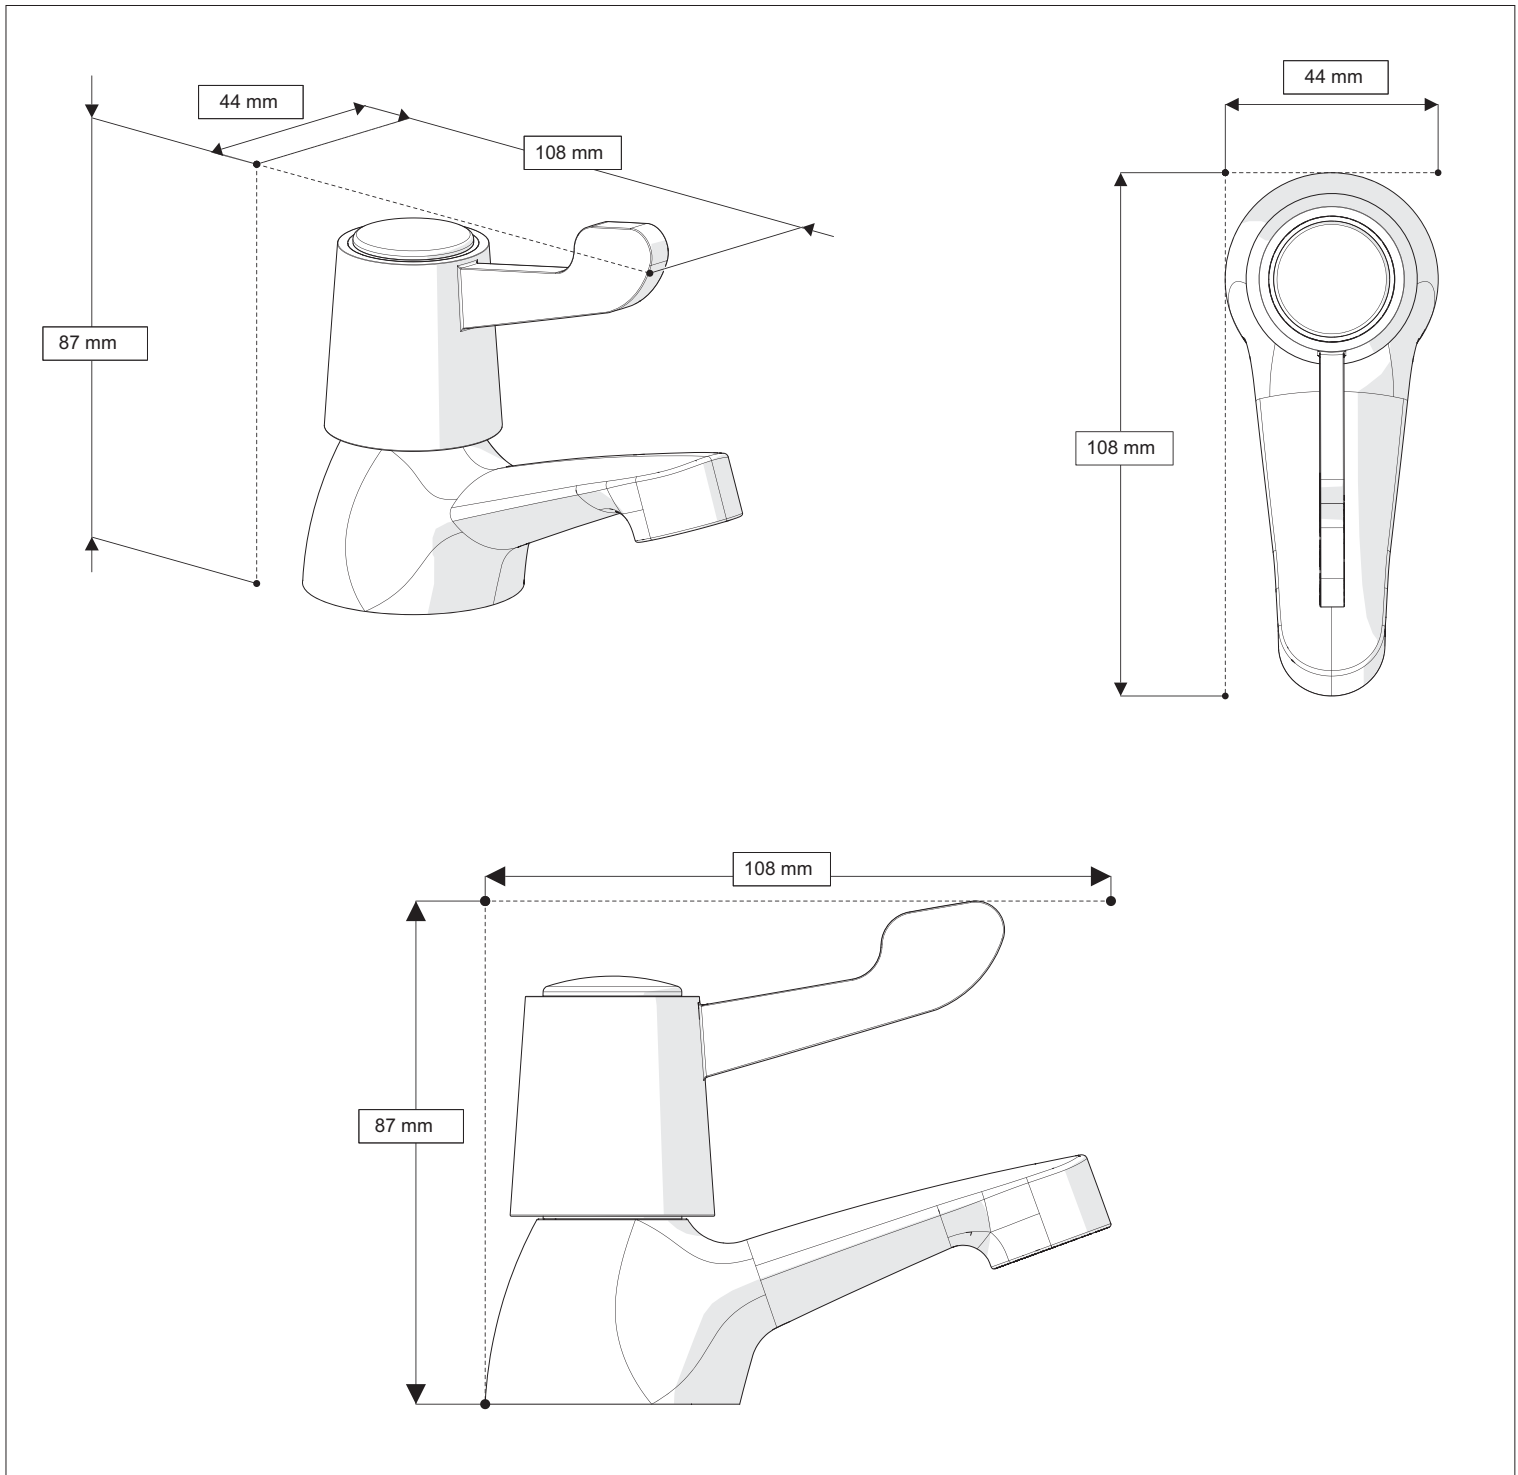

**Product Overview:** Easy to use lever basin taps in chrome finish. These stylish taps are designed specifically to be easy to use by the elderly or disabled.

- Features:**
- Quarter turn pair of small domestic lever taps
  - Stylish chrome finish
  - Quality design and smooth operation
  - Temperature indicator ring on head of tap
  - Easy clean finish
  - Minimum working pressure 0.2 bar
  - Ceramic cartridge
  - Lever design

- Benefits:**
- Easy and quick installation
  - The top of the tap has a coloured temperature indicator ensuring the client is aware of the expectant water temperature and reducing the possibility of unforeseen heat on the skin
  - The lever design provides a smooth and controlled 90° turn operation which is easy to operate with hand or arm even if the user has limited dexterity
  - Chrome stylish finish, ideal for the modern bathroom

Dynamic Pressure	0.2 bar	0.5 bar	1 bar	2 bar	3 bar	5 bar
Full Cold / Hot Water	7.6 L/min	15 L/min	18.5 L/min	26.5 L/min	32 L/min	41.2 L/min

**Flow Rate for Tap With Flow Limiter**

Note: Reference values only

**Dimensions:**

**Product Codes:**

Codes	Description
23128CH	Lever basin tap