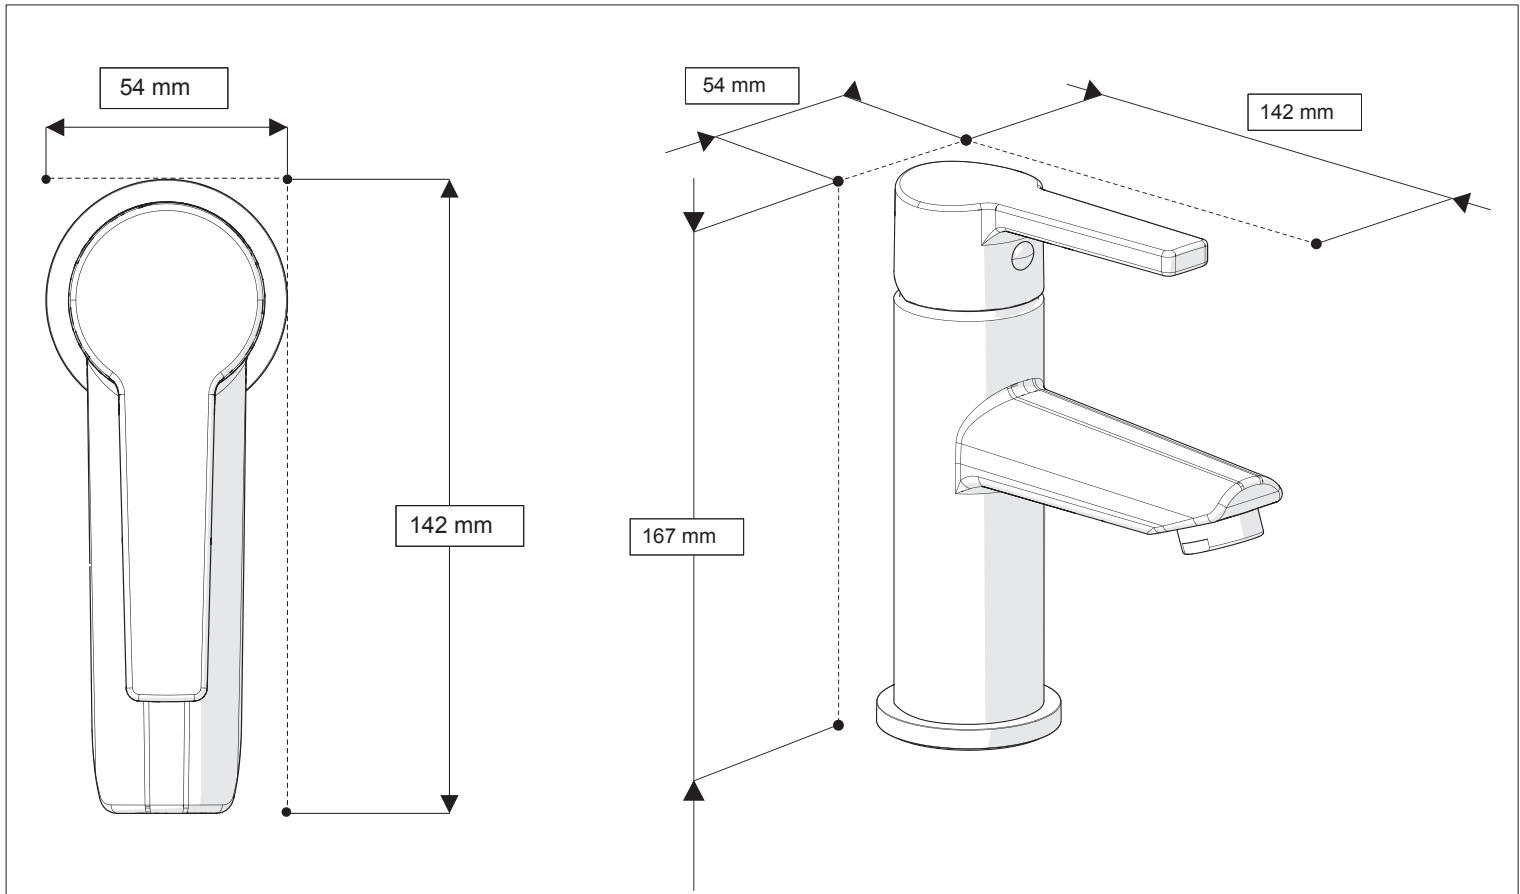

Dimensions:

* The lifetime warranty excludes normal wear and tear in general domestic applications and in accordance with AKW installation instructions. It applies only to products being installed for the first time and according to relevant local and national regulations.