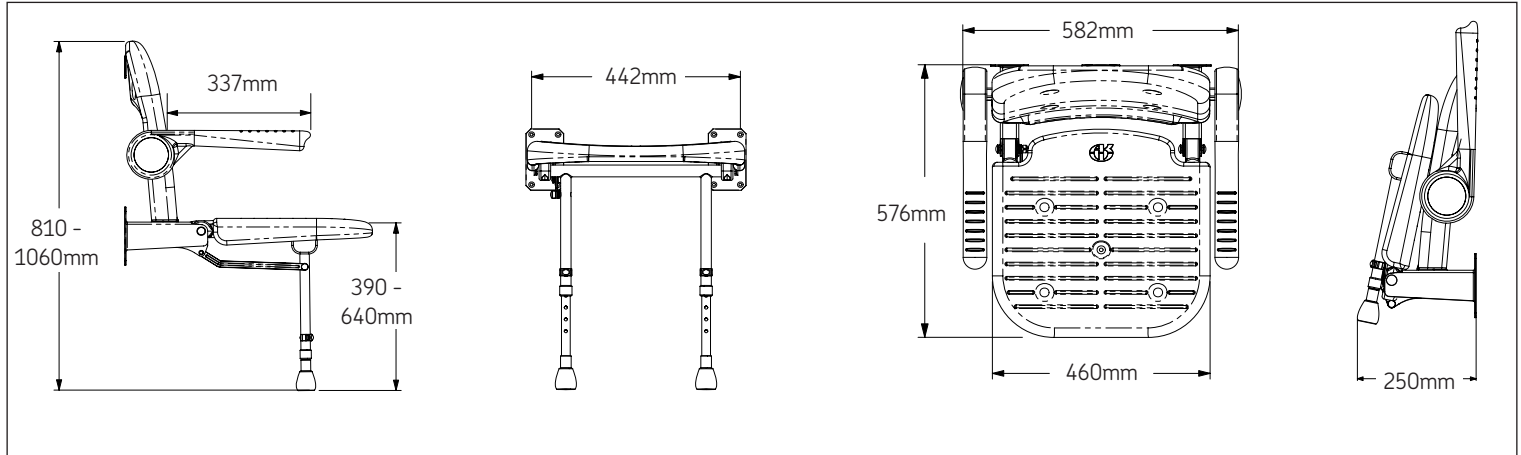

- Benefits:**
- Designed in consultation with occupational therapists, end users and installers
 - Adjustable for comfort, with seat heights of between 390–640mm (provided by two sets of legs supplied as standard)
 - Sturdy design, carries weight up to 254kg/40 stone
 - Independent folding padded arms make it suitable for side transfers
 - + or - 13mm fine adjustment to foot support leg to allow for gradient in floor

Product Specification:

- Quality tested to BS EN 12182:1998 & BS EN 12727:2000
- Maximum weight limit 254kg / 40 stone
- Blue pad option available to offer high contrast seating for visually impaired users

Dimensions:

Product Codes:

Seat colour	Arm colour	Product code
White	Blue	04130
Blue padded	Blue	04130P
White	Grey	04230
Grey padded	Grey	04230P
Accessories		
Blue spare seat back		04190
Grey spare seat back		04290
Blue spare seat cushion		04170
Grey spare seat cushion		04270