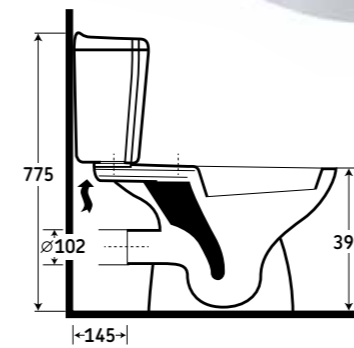

Note: Measurements shown are in millimetres (mm).

Close-Coupled Pan, Cistern and Seat

- Rounded edges and corners for safety
- 3/6 litre flush for water efficiency
- Chrome push button dual flush
- Bottom inlet tank
- Exposed outlet for easy fitting and maintenance
- WRAS approved flush fittings included, WRAS approval number: 0904330
- Complies with BS EN 997 ensuring flush performance
- Matching wrap over seat available
- Lifetime guarantee against manufacturer's defects in ceramics
- 10 year guarantee on flush fittings

Product	Codes
Standard close-coupled pan	23501
Cistern tank for close-coupled pan**	23502
Seat for close-coupled pan	23505

**Flush fittings included

* Exclusions apply.