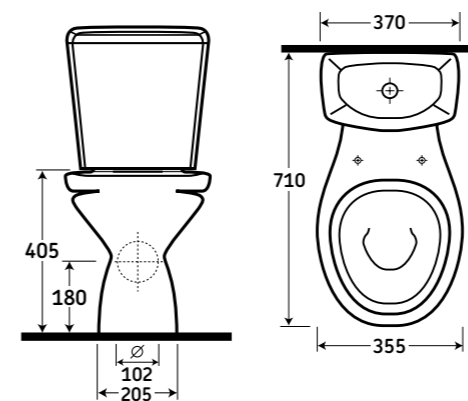

Note: Measurements shown are in millimetres (mm).

Close-Coupled Pan, Cistern and Seat

- Rounded edges and corners for safety
- 3/6 litre flush for water efficiency
- Chrome push button dual flush
- Bottom inlet tank
- Exposed outlet for easy fitting and maintenance
- WRAS approved flush fittings included, WRAS approval number: 0904330
- Complies with BS EN 997 ensuring flush performance
- Matching wrap over seat available
- Lifetime guarantee against manufacturer's defects in ceramics
- 10 year guarantee on flush fittings

Product	Codes
Standard close-coupled pan	23501
Cistern tank for close-coupled pan**	23502
Seat for close-coupled pan	23505

**Flush fittings included

* Exclusions apply.