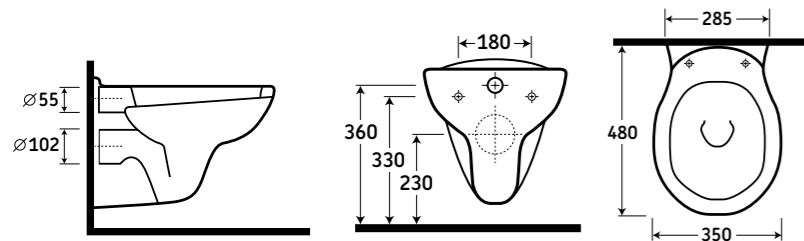

Note: Measurements shown are in millimetres (mm).

Wall Hung Pan and Seat

- Rounded edges and corners for safety
- Standard 102mm diameter outlet for easy plumbing
- Complies with BS EN 997 ensuring flush performance
- Matching wrap over seat available
- Compatible with standard wall hung frames
- Market leading Geberit Wall Hung Frame available from AKW
- Lifetime guarantee against manufacturer's defects in ceramics
- 10 year guarantee on flush fitting

Product	Codes
Wall hung WC pan	23518
Seat for wall hung pan	23519

Geberit Duofix Frame and Cistern

- Wall hung frame and integrated concealed cistern for installation of the Livenza® wall hung pan
- Can be used in front of solid or drywall construction
- Self-supporting frame with C profile 40/40mm
- Geberit Sigma concealed cistern for tool free mounting and fully insulated against condensation
- Frame height adjustable from 820-1020mm
- Flush valve allows for 3/6 litre flush or 3/4.5 litre flush

Product	Codes
Geberit Duofix wall hung frame and cistern	23515
Geberit flush plate chrome	23516
Geberit flush plate white	23517

WRAS approval number: 1309076