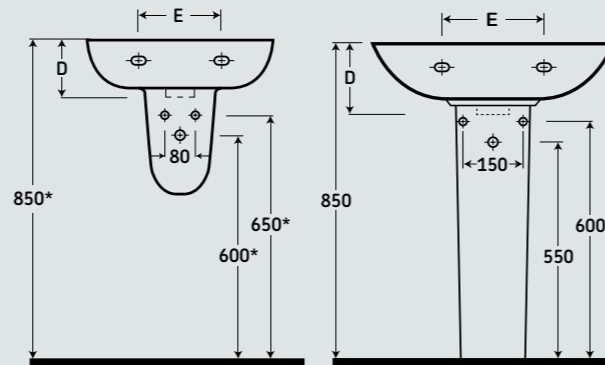

Close-Coupled Pan, Cistern and Seat

- Rounded edges and corners for safety
- 3/6 litre flush for water efficiency
- Chrome push button dual flush
- Bottom inlet tank
- Exposed outlet for easy fitting and maintenance
- WRAS approved flush fittings included, WRAS approval number: 0904330
- Complies with BS EN 997 ensuring flush performance
- Matching wrap over seat available
- Lifetime guarantee against manufacturer's defects in ceramics
- 10 year guarantee on flush fittings

Product	Codes
Standard close-coupled pan	23501
Cistern tank for close-coupled pan**	23502
Seat for close-coupled pan	23505

**Flush fittings included

* Exclusions apply.

450mm Basin with single tap hole

550mm Basin with single tap hole

Basins

- Rounded edges and corners for safety
- Single & double tap holes available on all sizes
- Chrome overflow insert
- Flat tap deck for easy cleaning
- No chain-stay to allow use of clicker waste
- Matching full or semi pedestal available
- Lifetime guarantee against manufacturer's defects
- Waste, trap, tap and pedestal supplied separately

Note: Measurements shown are in millimetres (mm).
* These dimensions are based on a typical installation and can be adjusted.

Product	Code	Dimension (mm)				
		A	B	C	D	E
		Width	Depth	Dist to Waste	Height	Fixing Holes
450mm basin 1 tap hole	23507	450	365	165	140	220
450mm basin 2 tap hole	23512	450	365	165	140	220
500mm basin 1 tap hole	23503	500	395	185	155	280
500mm basin 2 tap hole	23513	500	395	185	155	280
550mm basin 1 tap hole	23508	550	430	205	170	280
550mm basin 2 tap hole	23514	550	430	205	170	280