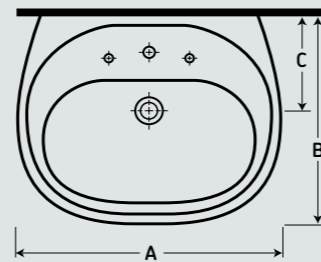

Close-Coupled Pan, Cistern and Seat

- Rounded edges and corners for safety
- 3/6 litre flush for water efficiency
- Chrome push button dual flush
- Bottom inlet tank
- Exposed outlet for easy fitting and maintenance
- WRAS approved flush fittings included, WRAS approval number: 0904330
- Complies with BS EN 997 ensuring flush performance
- Matching wrap over seat available
- Lifetime guarantee against manufacturer's defects in ceramics
- 10 year guarantee on flush fittings

Product	Codes
Standard close-coupled pan	23501
Cistern tank for close-coupled pan**	23502
Seat for close-coupled pan	23505

**Flush fittings included

* Exclusions apply.

450mm Basin with single tap hole

550mm Basin with single tap hole

Basins

- Rounded edges and corners for safety
- Single & double tap holes available on all sizes
- Chrome overflow insert
- Flat tap deck for easy cleaning
- No chain-stay to allow use of clicker waste
- Matching full or semi pedestal available
- Lifetime guarantee against manufacturer's defects
- Waste, trap, tap and pedestal supplied separately

Note: Measurements shown are in millimetres (mm).
* These dimensions are based on a typical installation and can be adjusted.

Product	Code	Dimension (mm)				
		A	B	C	D	E
		Width	Depth	Dist to Waste	Height	Fixing Holes
450mm basin 1 tap hole	23507	450	365	165	140	220
450mm basin 2 tap hole	23512	450	365	165	140	220
500mm basin 1 tap hole	23503	500	395	185	155	280
500mm basin 2 tap hole	23513	500	395	185	155	280
550mm basin 1 tap hole	23508	550	430	205	170	280
550mm basin 2 tap hole	23514	550	430	205	170	280