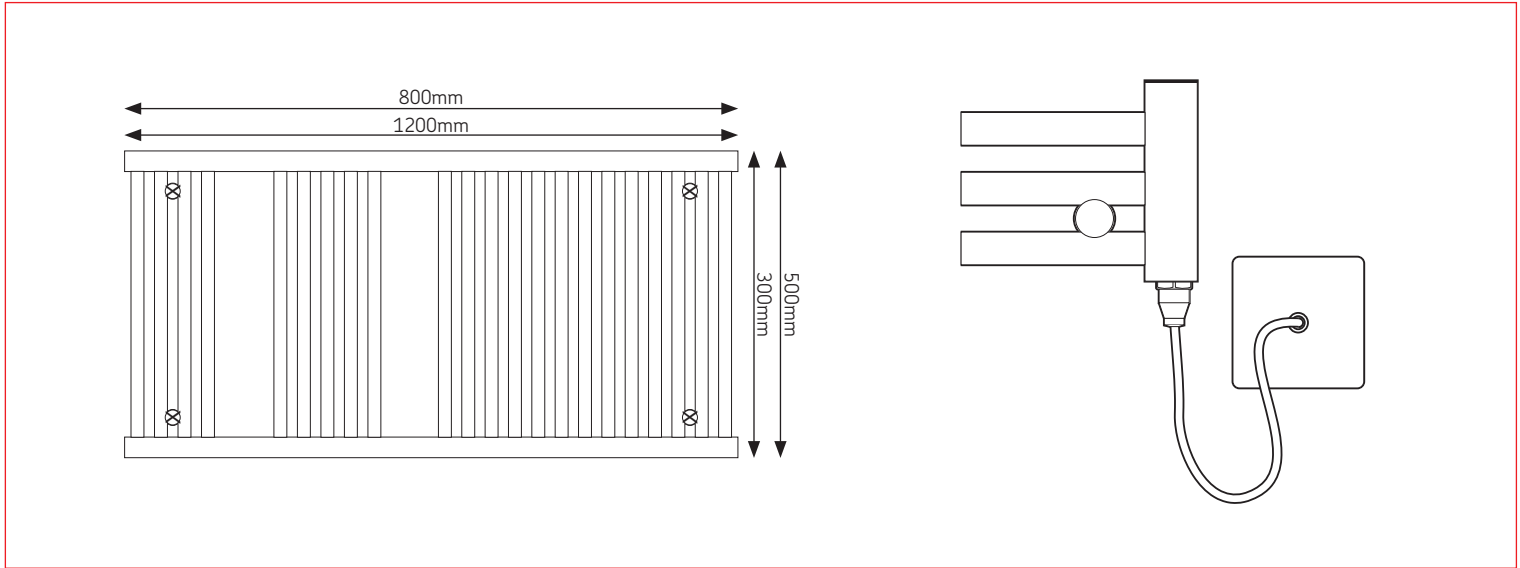

Product Specification:

- 25mm horizontal tubes
- Flat tops
- 800 height 2 towel slots
- 4 brackets supplied with each model

Curved and Straight Options

Chrome and White Colour Options

Dimensions:

Product Codes: