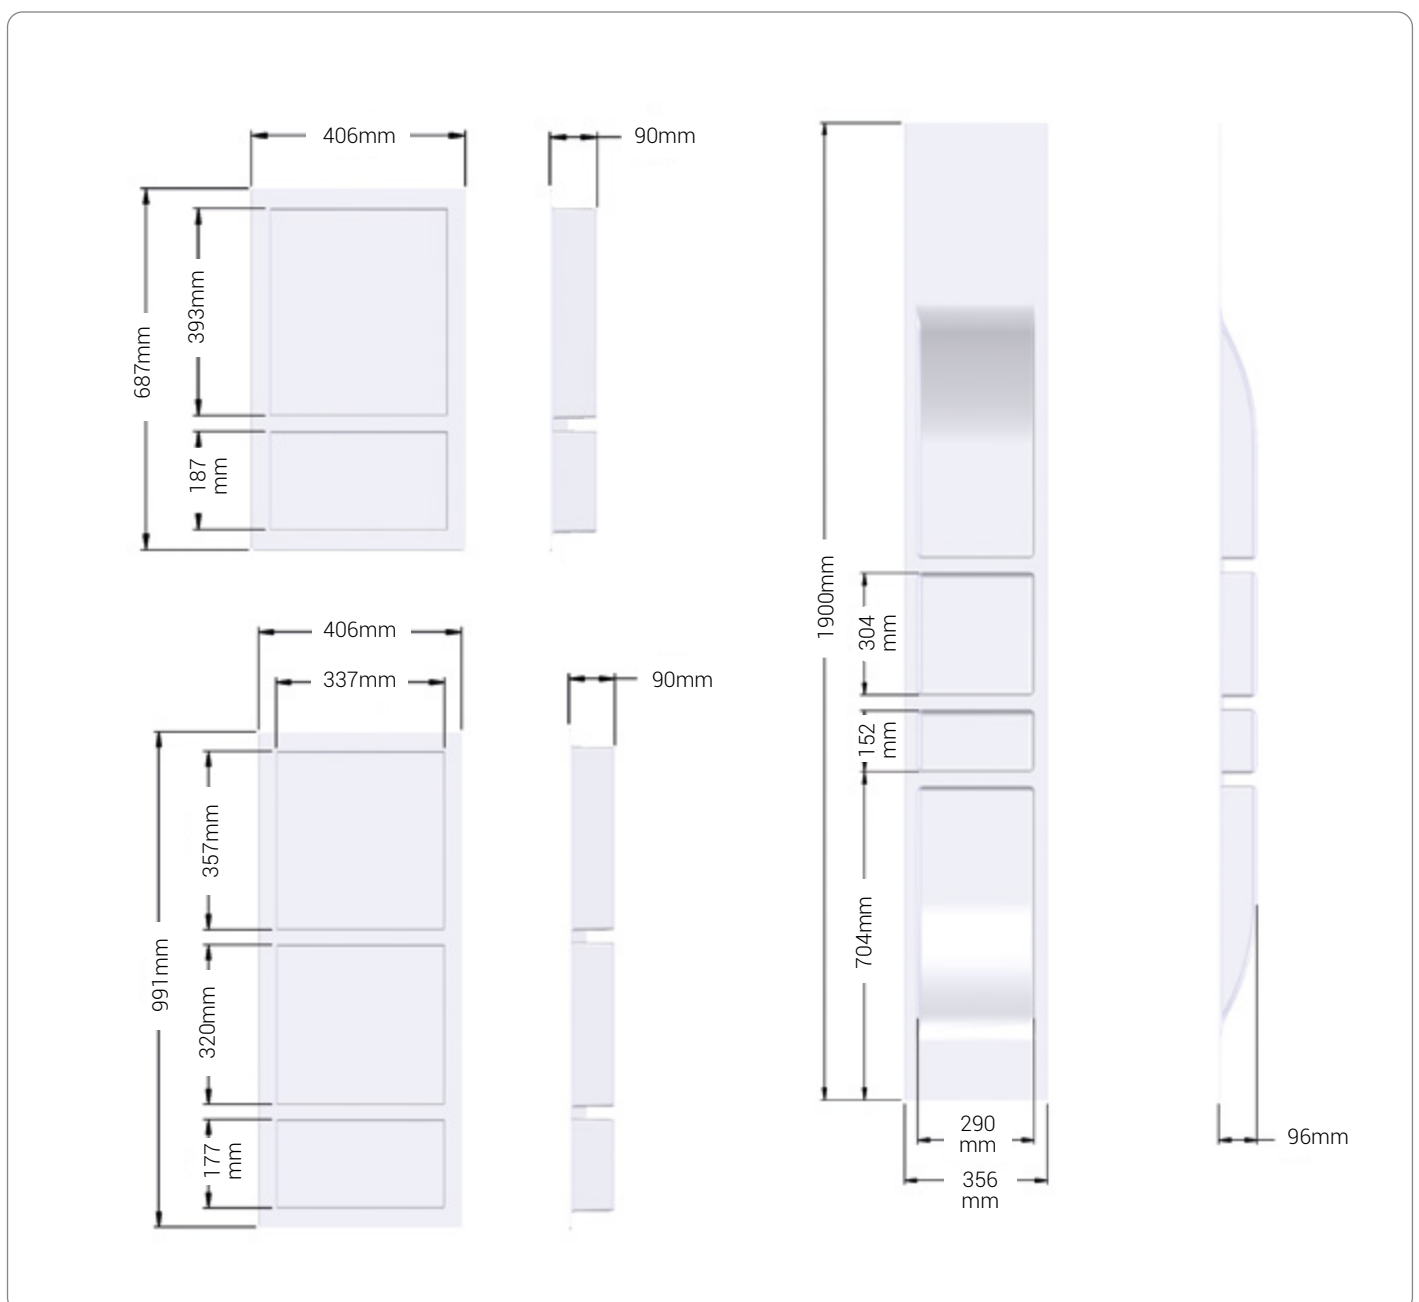

## Product Specification

- + **Material:** SMC
- + **Weight:** 3.8kg (2 shelf), 5.5kg (3 shelf), 9kg (3 shelf full height)

## Guarantee & Approvals

- + Lifetime warranty

**Product Codes:**

Shower Niche 3 Shelf Black 1900mm x 356mm	27800BK-UK
Shower Niche 3 Shelf White 1900mm x 356mm	27800WH-UK
Shower Niche 3 Shelf White 991mm x 406mm	27801WH-UK
Shower Niche 2 Shelf White 687mm x 406mm	27802WH-UK

**Dimensions**

### Marlbrook Wall Panels

Laminated Square Edge Wallboard 2440mm x 1220mm White Gloss	27390WHT
Laminated Square Edge Wallboard 2440mm x 1220mm Savannah	27390SVH
Laminate Square Edge Wallboard 2440mm x 1220mm Black Marble	27390BMR
Laminate Square Edge Wallboard 2440mm x 1220mm Quartz	27390QRZ