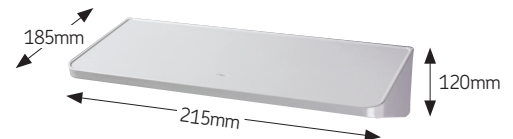

Product Overview: AKW's range of white polypropylene shelving is designed for use next to the WC, wash basin or showering area.

- Features:**
- Rounded edges for safety
 - Hole for water drainage
 - Small shelf next to the toilet is designed for placing a colostomy bag onto if required
 - Larger shelf next to washbasin is available to place any items on when entering the bathroom

- Benefits:**
- Two sizes available
 - Easily removed for cleaning

Guarantee & Certification:

Dimensions:

Large Shelf

Small Shelf

Underside views:

Product Codes:

Codes	Description
23145	Small Shelf
23146	Large Shelf