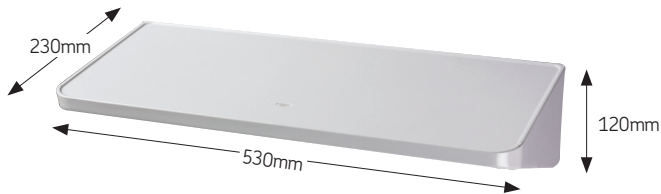

Product Overview: AKW's range of white polypropylene shelving is designed for use next to the WC, wash basin or showering area.

- Features:**
- Rounded edges for safety
 - Hole for water drainage
 - Small shelf next to the toilet is designed for placing a colostomy bag onto if required
 - Larger shelf next to washbasin is available to place any items on when entering the bathroom

- Benefits:**
- Two sizes available
 - Easily removed for cleaning

Guarantee & Certification:

Dimensions:

Large Shelf

Small Shelf

Underside views:

Product Codes:

Codes	Description
23145	Small Shelf
23146	Large Shelf