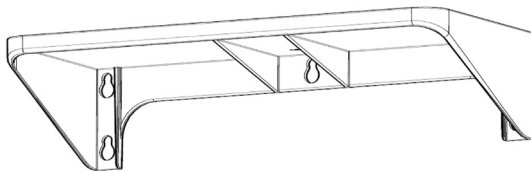

Product Overview: AKW's range of white polypropylene shelving is designed for use next to the WC, wash basin or showering area.

- Features:**
- Rounded edges for safety
 - Hole for water drainage
 - Small shelf next to the toilet is designed for placing a colostomy bag onto if required
 - Larger shelf next to washbasin is available to place any items on when entering the bathroom

- Benefits:**
- Two sizes available
 - Easily removed for cleaning

Guarantee & Certification:

Dimensions:

Large Shelf

Small Shelf

Underside views:

Product Codes:

Codes	Description
23145	Small Shelf
23146	Large Shelf