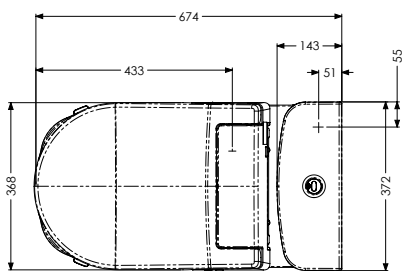

**Dimensions (mm)**

AKW Close-Coupled Bidet & Navlin Cistern with Raised Push Button Flush

AKW Close-Coupled Bidet & Navlin Doc M Cistern with Lever Flush

AKW Close-Coupled Bidet, Navlin Cistern & Sensor Flush