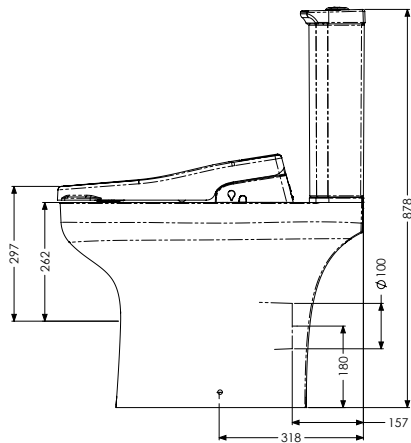

**Dimensions (mm)**

AKW Close-Coupled Bidet & Navlin Cistern with Raised Push Button Flush

AKW Close-Coupled Bidet & Navlin Doc M Cistern with Lever Flush

AKW Close-Coupled Bidet, Navlin Cistern & Sensor Flush