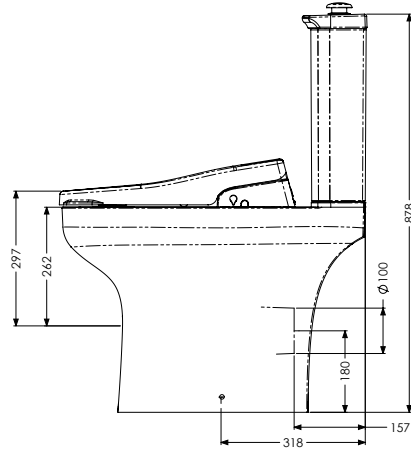

Dimensions (mm)

AKW Close-Coupled Bidet & Navlin Cistern with Raised Push Button Flush