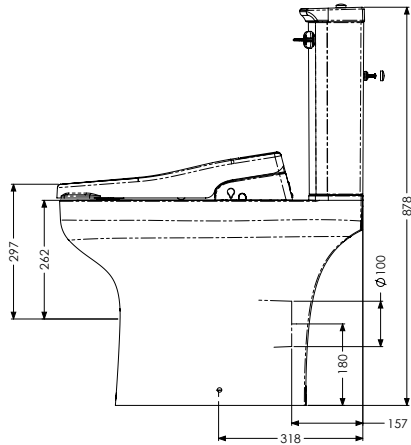

AKW Close-Coupled Bidet & Navlin Doc M Cistern with Lever Flush