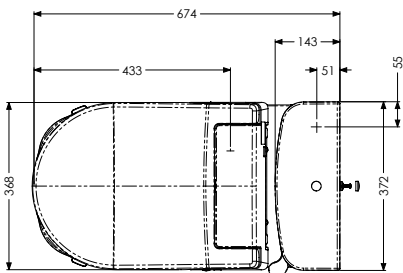

AKW Close-Coupled Bidet & Navlin Doc M Cistern with Lever Flush