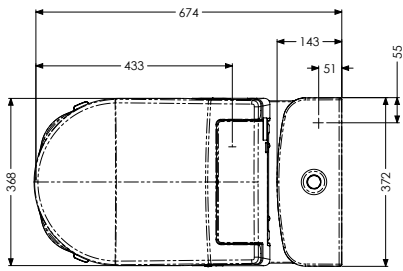

Dimensions (mm)

AKW Close-Coupled Bidet & Navlin Cistern with Raised Push Button Flush