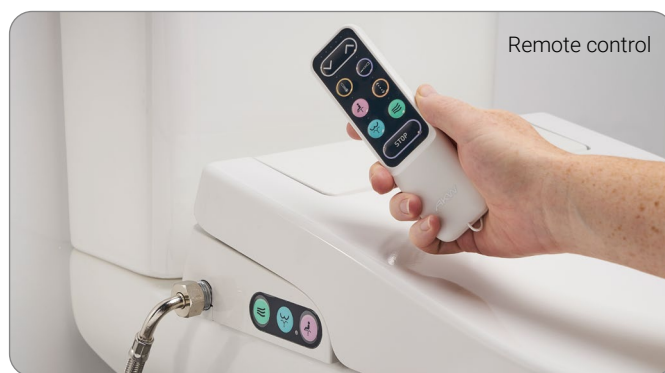

Features & Benefits – AKW Bidet

- + **Adjustable spray control** offers thorough cleaning where and how it is needed
  - 5 rear wash positions
  - 5 feminine wash positions
  - 5 spray intensity settings (approx. 0.6-1L per minute)
  - 1-2-minute wash cycles
  - 4 spray modes: Steady, Pulsating, Oscillating, Pulsating & Oscillating
- + **Instantaneous 1750W water heater** offers a steady flow with no reheating period in between washes, and a choice of temperature settings
  - 2-minute constant wash cycle
  - 1-minute gradual cooling wash cycle
  - 6-stage temperature control (approx. 31-39°C)
- + **Powerful 350W dryer** with settings that can be tailored to specific needs
  - 3-minute standard drying cycle
  - 6 temperature settings (approx. 40-52°C)
  - 5 adjustable speed settings
- + **Remote control** provides users with full function control via a handheld ergonomic remote, which is easy to use and supports carers with maximising user dignity
- + **Self-cleaning function** ensures the spray arm nozzle and surrounding area are hygienic
  - Pre and post wash nozzle cleaning
  - Automatic water purge if not used for 72 hours
- + **Night light** helps those with visual impairment or dementia locate the toilet in the dark or dimly lit conditions, helping to alleviate the risk of confusion

- + **Quiet and efficient operation** promotes user dignity while providing a reliable experience
  - Low noise heater, water pump and dryer motor
  - Pressure and flow optimised for efficient and continuous cleaning
- + **Integral seat sensor** prevents accidental usage by ensuring activation only occurs when the seat is in use
- + **Lid and seat lift assist** with front moulded grips on the lid and contrasting side tabs for easy lifting, which are more hygienic and supports those with limited dexterity
- + **Quick-release seat and lid** allows you to adapt the bidet for various care needs, and makes cleaning easier
- + **Soft-close seat and lid** is slower, quieter, and therefore safer for users, especially children