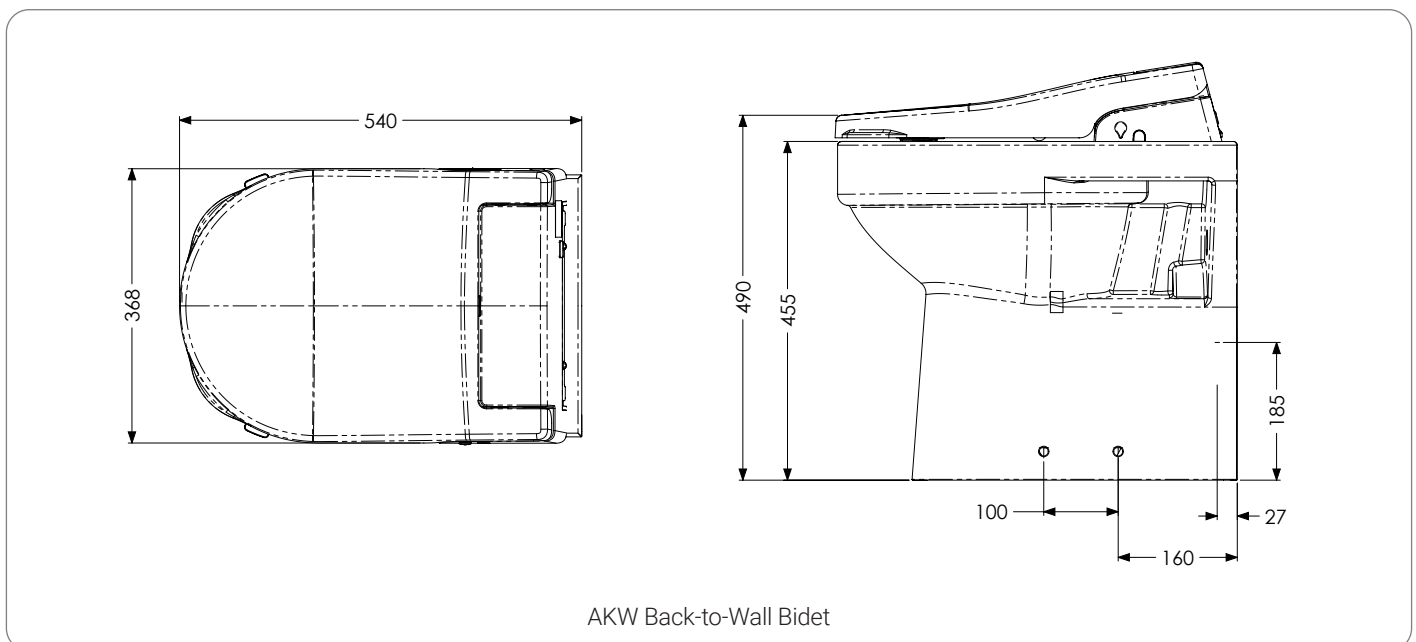

- + **Seat lugs** provide discreet stability when side transferring from a chair or commode
- + **Strong load limit of 23.5st (150kg)** ensures the bidet is suitable for a wide variety of users
- + **Consilio seat features a large aperture ideal for care environments;** Ergonomic seat option can be ordered separately
- + **Quick and easy for your plumber and/or electrician to install** with no specialist tools or prior training required
- + **Bottom-entry water supply** with plumbing concealed within pan
- + **Easy to clean, user-friendly design,** which should require very little maintenance throughout the bidet's lifetime
- + **Low-pressure mode** ensures the bidet continues working efficiently during periods of low pressure
  - In standard mode, 0.5 (dynamic) to 8 (static) bar of pressure is required to achieve a flow rate of 0.6-1L per minute; this water is instantaneously heated with no restart time required
  - Low-pressure mode requires just 0.2 (dynamic) to 8 (static) bar to achieve a flow rate of 0.45-0.65L per minute, with a maximum 25-second restart period

Dimensions (mm)