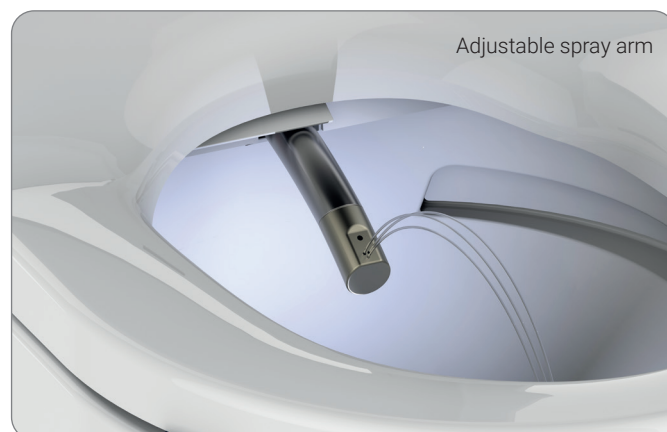

Features & Benefits – AKW Bidet

- + **Adjustable spray control** offers thorough cleaning where and how it is needed
  - 5 rear wash positions
  - 5 feminine wash positions
  - 5 spray intensity settings (approx. 0.6-1L per minute)
  - 1-2-minute wash cycles
  - 4 spray modes: Steady, Pulsating, Oscillating, Pulsating & Oscillating
- + **Instantaneous 1750W water heater** offers a steady flow with no reheating period in between washes, and a choice of temperature settings
  - 2-minute constant wash cycle
  - 1-minute gradual cooling wash cycle
  - 6-stage temperature control (approx. 31-39°C)
- + **Powerful 350W dryer** with settings that can be tailored to specific needs
  - 3-minute standard drying cycle
  - 6 temperature settings (approx. 40-52°C)
  - 5 adjustable speed settings
- + **Remote control** provides users with full function control via a handheld, ergonomic remote, which is easy to use and supports carers with maximising user dignity
- + **Self-cleaning function** ensures the spray arm nozzle and surrounding area are hygienic
  - Pre and post wash nozzle cleaning
  - Automatic water purge if not used for 72 hours
- + **Night light** helps those with visual impairment or dementia locate the toilet in the dark or dimly lit conditions, helping to alleviate the risk of confusion

- + **Quiet and efficient operation** promotes user dignity while providing a reliable experience
  - Low noise heater, water pump and dryer motor
  - Pressure and flow optimised for efficient and continuous cleaning
- + **Integral seat sensor** prevents accidental usage by ensuring activation only occurs when the seat is in use
- + **Lid and seat lift assist** with front moulded grips on the lid and contrasting side tabs for easy lifting, which are more hygienic and supports those with limited dexterity
- + **Quick-release seat and lid** allows you to adapt the bidet for various care needs, and makes cleaning easier
- + **Soft-close seat and lid** is slower, quieter, and therefore safer for users, especially children