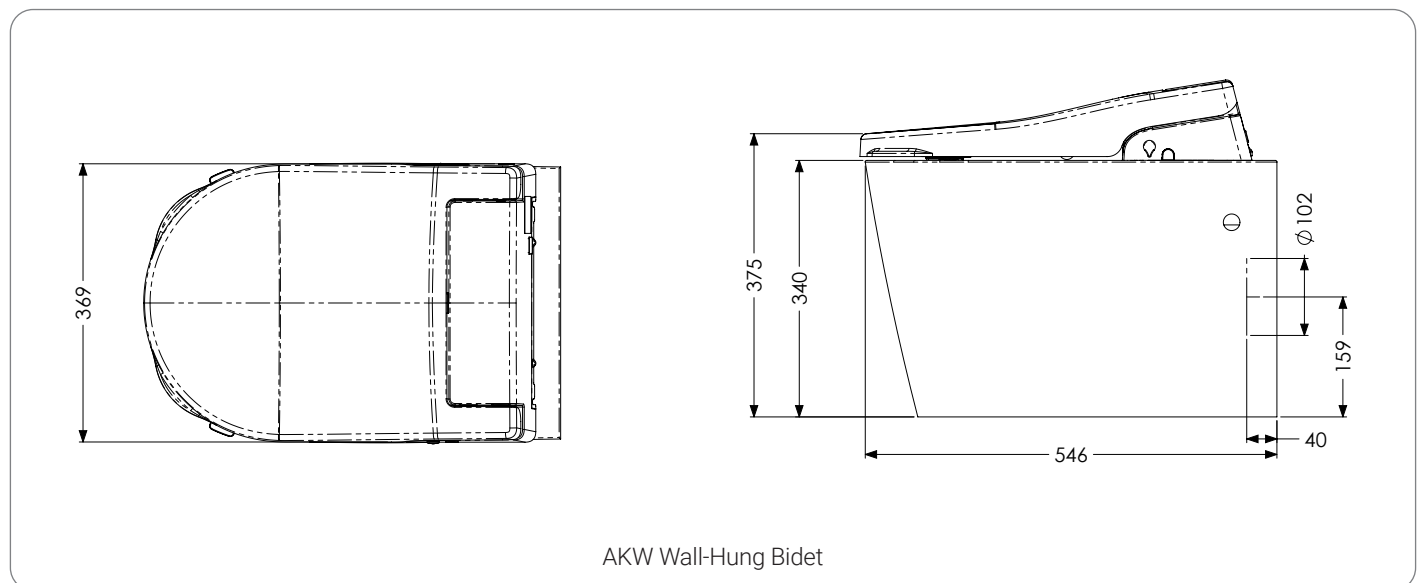

- + **Seat lugs** provide discreet stability when side transferring from a chair or commode
- + **Strong load limit of 23.5st (150kg)** ensures the bidet is suitable for a wide variety of users
- + **Consilio seat features a large aperture ideal for care environments;** Ergonomic seat option can be ordered separately
- + **Quick and easy for your plumber and/or electrician to install** with no specialist tools or prior training required
- + **Bottom-entry water supply** with plumbing concealed within pan
- + **Easy to clean, user-friendly design,** which should require very little maintenance throughout the bidet's lifetime
- + **Low-pressure mode** ensures the bidet continues working efficiently during periods of low pressure
  - In standard mode, 0.5 (dynamic) to 8 (static) bar of pressure is required to achieve a flow rate of 0.6-1L per minute; this water is instantaneously heated with no restart time required
  - Low-pressure mode requires just 0.2 (dynamic) to 8 (static) bar to achieve a flow rate of 0.45-0.65L per minute, with a maximum 25-second restart period

Dimensions (mm)