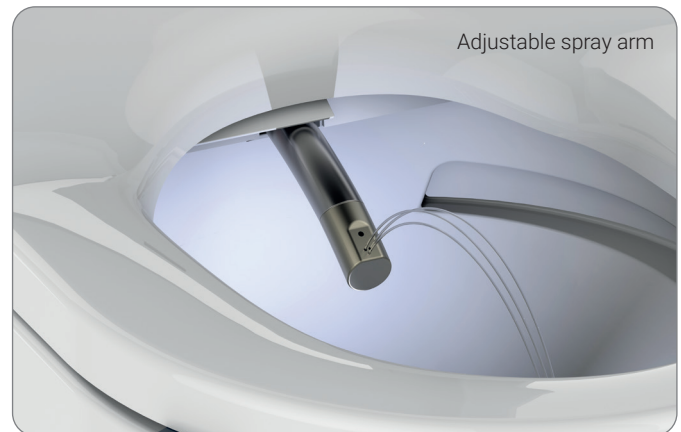

Features & Benefits – AKW Bidet

- + **Adjustable spray control** offers thorough cleaning where and how it is needed
  - 5 rear wash positions
  - 5 feminine wash positions
  - 5 spray intensity settings (approx. 0.6-1L per minute)
  - 1-2-minute wash cycles
  - 4 spray modes: Steady, Pulsating, Oscillating, Pulsating & Oscillating
- + **Instantaneous 1750W water heater** offers a steady flow with no reheating period in between washes, and a choice of temperature settings
  - 2-minute constant wash cycle
  - 1-minute gradual cooling wash cycle
  - 6-stage temperature control (approx. 31-39°C)
- + **Powerful 350W dryer** with settings that can be tailored to specific needs
  - 3-minute standard drying cycle
  - 6 temperature settings (approx. 40-52°C)
  - 5 adjustable speed settings
- + **Remote control** provides users with full function control via a handheld, ergonomic remote, which is easy to use and supports carers with maximising user dignity
- + **Self-cleaning function** ensures the spray arm nozzle and surrounding area are hygienic
  - Pre and post wash nozzle cleaning
  - Automatic water purge if not used for 72 hours
- + **Night light** helps those with visual impairment or dementia locate the toilet in the dark or dimly lit conditions, helping to alleviate the risk of confusion

- + **Quiet and efficient operation** promotes user dignity while providing a reliable experience
  - Low noise heater, water pump and dryer motor
  - Pressure and flow optimised for efficient and continuous cleaning
- + **Integral seat sensor** prevents accidental usage by ensuring activation only occurs when the seat is in use
- + **Lid and seat lift assist** with front moulded grips on the lid and contrasting side tabs for easy lifting, which are more hygienic and supports those with limited dexterity
- + **Quick-release seat and lid** allows you to adapt the bidet for various care needs, and makes cleaning easier
- + **Soft-close seat and lid** is slower, quieter, and therefore safer for users, especially children