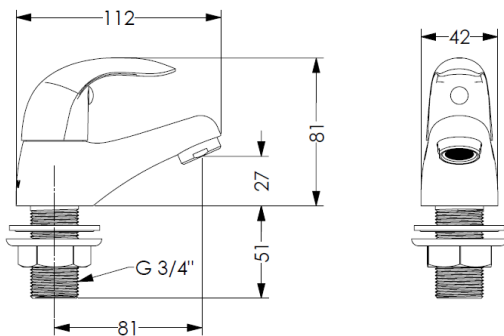

BEAUTIFUL BATHROOMS

by **AKW**

Brassware –
AKW Denova® Range

Product	Specification	Operation Guidelines	Product Code
 <p>AKW Denova Wash Basin Taps (Pair)</p>	<ul style="list-style-type: none"> + Zinc handle + Brass body + Quarter turn headwork + Flow regulator + Flow rate limiter 	<p>Rotate right handle anticlockwise to open and clockwise to stop.</p> <p>Rotate left handle clockwise to open and anticlockwise to stop.</p>	23189
 <p>AKW Denova Basin Mono Mixer Tap</p>	<ul style="list-style-type: none"> + Zinc handle + Brass body + 35mm eco cartridge + Flow regulator + Flexible hose + Flow rate limiter + Brass clicker waste 	<p>Lift the handle upward to increase water flow. Press the handle downward to decrease or stop the water flow.</p> <p>Rotate handle left or right to adjust the temperature of water dispersed.</p>	23316
 <p>AKW Denova Lever Bath Taps (Pair)</p>	<ul style="list-style-type: none"> + Zinc handle + Brass body + Quarter turn headwork + Flow regulator + Flow rate limiter 	<p>Rotate right handle anticlockwise to open and clockwise to stop.</p> <p>Rotate left handle clockwise to open and anticlockwise to stop.</p>	30814
 <p>AKW Denova Bath Shower Mixer Taps (excluding shower kit)</p>	<ul style="list-style-type: none"> + Zinc handle + Brass body + Quarter turn headwork + Flow regulator + Diverter + Compatible with AKW Bath Shower Kits 	<p>Rotate right handle anticlockwise to open and clockwise to stop.</p> <p>Rotate left handle clockwise to open and anticlockwise to stop.</p>	30816

Dimensions:

AKW Denova Wash Basin Taps Dimensions

AKW Denova Basin Mono Mixer Tap Dimensions

AKW Denova Lever Bath Taps Dimensions

AKW Denova Bath Shower Mixer Taps Dimensions

BEAUTIFUL BATHROOMS

by **AKW**