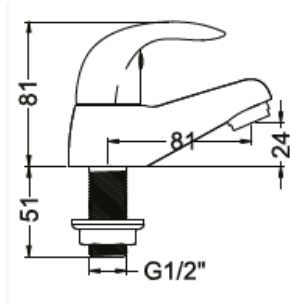

BEAUTIFUL BATHROOMS

by **AKW**

Brassware –
AKW Denova® Range

Product	Specification	Operation Guidelines	Product Code
 <p>AKW Denova Wash Basin Taps (Pair)</p>	<ul style="list-style-type: none"> + Zinc handle + Brass body + Quarter turn headwork + Flow regulator + Flow rate limiter 	<p>Rotate right handle anticlockwise to open and clockwise to stop.</p> <p>Rotate left handle clockwise to open and anticlockwise to stop.</p>	23189
 <p>AKW Denova Basin Mono Mixer Tap</p>	<ul style="list-style-type: none"> + Zinc handle + Brass body + 35mm eco cartridge + Flow regulator + Flexible hose + Flow rate limiter + Brass clicker waste 	<p>Lift the handle upward to increase water flow. Press the handle downward to decrease or stop the water flow.</p> <p>Rotate handle left or right to adjust the temperature of water dispersed.</p>	23316
 <p>AKW Denova Lever Bath Taps (Pair)</p>	<ul style="list-style-type: none"> + Zinc handle + Brass body + Quarter turn headwork + Flow regulator + Flow rate limiter 	<p>Rotate right handle anticlockwise to open and clockwise to stop.</p> <p>Rotate left handle clockwise to open and anticlockwise to stop.</p>	30814
 <p>AKW Denova Bath Shower Mixer Taps (excluding shower kit)</p>	<ul style="list-style-type: none"> + Zinc handle + Brass body + Quarter turn headwork + Flow regulator + Diverter + Compatible with AKW Bath Shower Kits 	<p>Rotate right handle anticlockwise to open and clockwise to stop.</p> <p>Rotate left handle clockwise to open and anticlockwise to stop.</p>	30816

Dimensions:

AKW Denova Wash Basin Taps Dimensions

AKW Denova Basin Mono Mixer Tap Dimensions

AKW Denova Lever Bath Taps Dimensions

AKW Denova Bath Shower Mixer Taps Dimensions

BEAUTIFUL BATHROOMS

by **AKW**