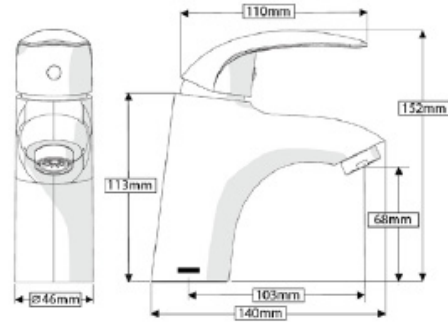

BEAUTIFUL BATHROOMS

by **AKW**

Brassware –
AKW Denova® Range

Product	Specification	Operation Guidelines	Product Code
 <p>AKW Denova Wash Basin Taps (Pair)</p>	<ul style="list-style-type: none"> + Zinc handle + Brass body + Quarter turn headwork + Flow regulator + Flow rate limiter 	<p>Rotate right handle anticlockwise to open and clockwise to stop.</p> <p>Rotate left handle clockwise to open and anticlockwise to stop.</p>	23189
 <p>AKW Denova Basin Mono Mixer Tap</p>	<ul style="list-style-type: none"> + Zinc handle + Brass body + 35mm eco cartridge + Flow regulator + Flexible hose + Flow rate limiter + Brass clicker waste 	<p>Lift the handle upward to increase water flow. Press the handle downward to decrease or stop the water flow.</p> <p>Rotate handle left or right to adjust the temperature of water dispersed.</p>	23316
 <p>AKW Denova Lever Bath Taps (Pair)</p>	<ul style="list-style-type: none"> + Zinc handle + Brass body + Quarter turn headwork + Flow regulator + Flow rate limiter 	<p>Rotate right handle anticlockwise to open and clockwise to stop.</p> <p>Rotate left handle clockwise to open and anticlockwise to stop.</p>	30814
 <p>AKW Denova Bath Shower Mixer Taps (excluding shower kit)</p>	<ul style="list-style-type: none"> + Zinc handle + Brass body + Quarter turn headwork + Flow regulator + Diverter + Compatible with AKW Bath Shower Kits 	<p>Rotate right handle anticlockwise to open and clockwise to stop.</p> <p>Rotate left handle clockwise to open and anticlockwise to stop.</p>	30816

Dimensions:

AKW Denova Wash Basin Taps Dimensions

AKW Denova Basin Mono Mixer Tap Dimensions

AKW Denova Lever Bath Taps Dimensions

AKW Denova Bath Shower Mixer Taps Dimensions

BEAUTIFUL BATHROOMS

by **AKW**