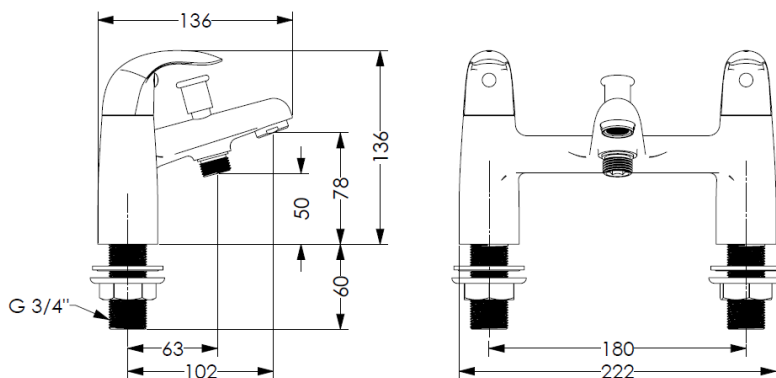

BEAUTIFUL BATHROOMS

by **AKW**

Brassware –
AKW Denova® Range

Product	Specification	Operation Guidelines	Product Code
 <p>AKW Denova Wash Basin Taps (Pair)</p>	<ul style="list-style-type: none"> + Zinc handle + Brass body + Quarter turn headwork + Flow regulator + Flow rate limiter 	<p>Rotate right handle anticlockwise to open and clockwise to stop.</p> <p>Rotate left handle clockwise to open and anticlockwise to stop.</p>	23189
 <p>AKW Denova Basin Mono Mixer Tap</p>	<ul style="list-style-type: none"> + Zinc handle + Brass body + 35mm eco cartridge + Flow regulator + Flexible hose + Flow rate limiter + Brass clicker waste 	<p>Lift the handle upward to increase water flow. Press the handle downward to decrease or stop the water flow.</p> <p>Rotate handle left or right to adjust the temperature of water dispersed.</p>	23316
 <p>AKW Denova Lever Bath Taps (Pair)</p>	<ul style="list-style-type: none"> + Zinc handle + Brass body + Quarter turn headwork + Flow regulator + Flow rate limiter 	<p>Rotate right handle anticlockwise to open and clockwise to stop.</p> <p>Rotate left handle clockwise to open and anticlockwise to stop.</p>	30814
 <p>AKW Denova Bath Shower Mixer Taps (excluding shower kit)</p>	<ul style="list-style-type: none"> + Zinc handle + Brass body + Quarter turn headwork + Flow regulator + Diverter + Compatible with AKW Bath Shower Kits 	<p>Rotate right handle anticlockwise to open and clockwise to stop.</p> <p>Rotate left handle clockwise to open and anticlockwise to stop.</p>	30816

Dimensions:

AKW Denova Wash Basin Taps Dimensions

AKW Denova Basin Mono Mixer Tap Dimensions

AKW Denova Lever Bath Taps Dimensions

AKW Denova Bath Shower Mixer Taps Dimensions

BEAUTIFUL BATHROOMS

by **AKW**