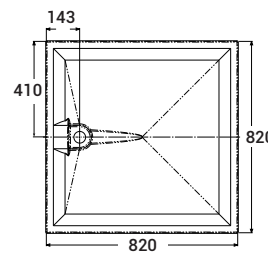

Braddan Shower Tray - 820 x 820mm (GRP)

Tray only code: **16470**

Compatible shower screens: