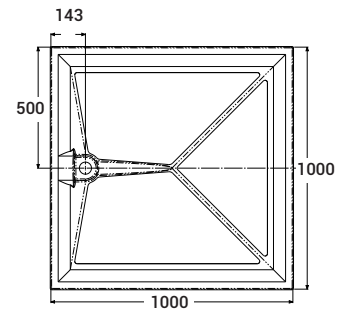

Braddan Shower Tray

Braddan Shower Tray - 1000 x 1000mm (GRP)

Tray only code: **16071**

Compatible shower screens: