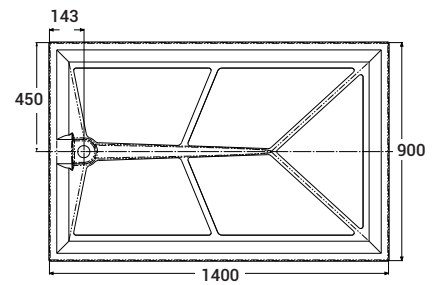

Braddan Shower Tray - 1400 x 900mm (GRP)

Tray only code: **16063**

Compatible shower screens: