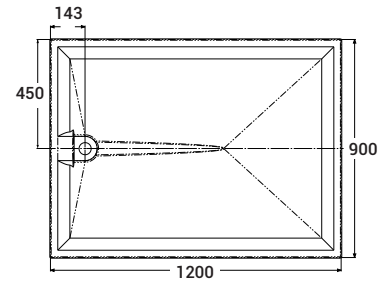

Braddan Shower Tray - 1200 x 900mm (GRP)

Tray only code: **16520**

Compatible shower screens:

E	H	HF	M	N	GA	SJ	SM	SN	SU	E	HF	M	N