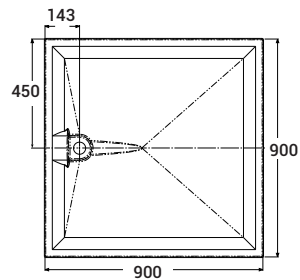

Braddan Shower Tray - 900 x 900mm (GRP)

Tray only code: **16472**

Compatible shower screens: