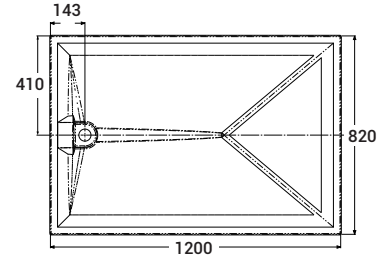

Braddan Shower Tray

Braddan Shower Tray - 1200 x 820mm (SMC)

Tray only code: **16045**

Compatible shower screens:

B	C	E	E5	H	HF	M	N	GA		
SE	SJ	SM	SN	SU	SX	SY	E	HF	M	N