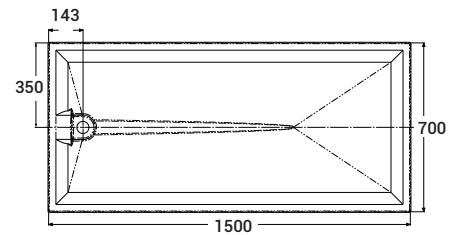

Braddan Shower Tray - 1500 x 700mm (GRP)

Tray only code: **16495**

Compatible shower screens: