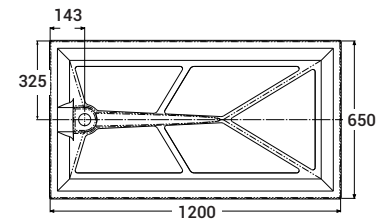

Braddan Shower Tray - 1200 x 650mm (GRP)

Tray only code: **16360**

Compatible shower screens: