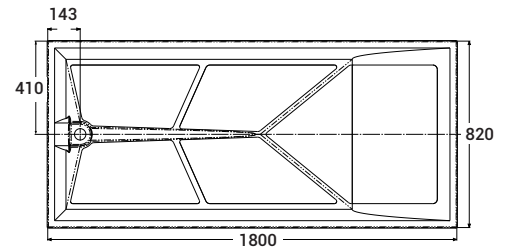

Braddan Shower Tray - 1800 x 820mm* (GRP)

Tray only code: **16065**

Compatible shower screens: