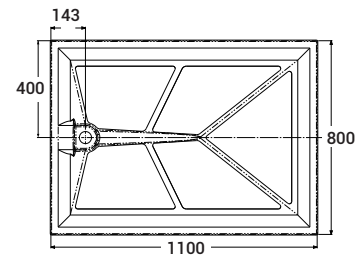

Braddan Shower Tray - 1100 x 800mm (GRP)

Tray only code: **16196**

Compatible shower screens: