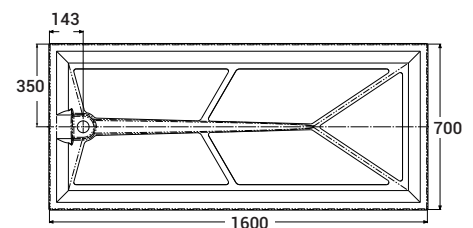

Braddan Shower Tray - 1600 x 700mm (GRP)

Tray only code: **16442**

Compatible shower screens: