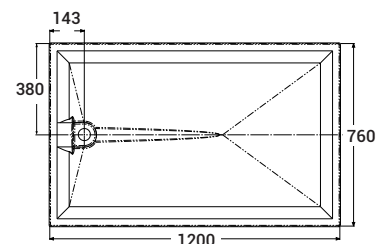

Braddan Shower Tray - 1200 x 760mm (GRP)

Tray only code: **16012**

Compatible shower screens:

* Not suitable for use with standard screens when fitted with a pipe duct kit.