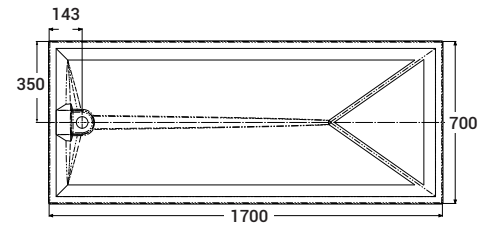

Braddan Shower Tray

Braddan Shower Tray - 1700 x 700mm (SMC)

Tray only code: **16028**

Compatible shower screens: