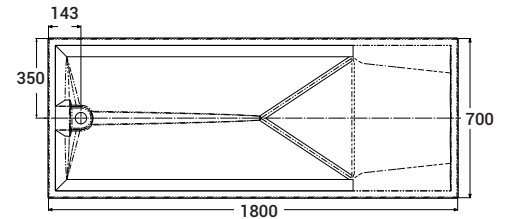

Braddan Shower Tray - 1800 x 700mm* (SMC)

Tray only code: **16039**

Compatible shower screens: