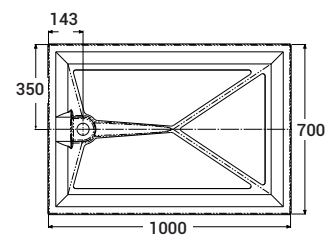

Braddan Shower Tray - 1000 x 700mm (GRP)

Tray only code: **16000**

Compatible shower screens: