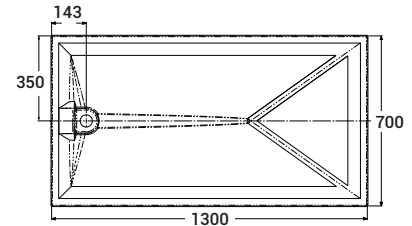

Braddan Shower Tray - 1300 x 700mm (SMC)

Tray only code: **16013**

Compatible shower screens:

A	B	C	E	H	HF	J	M	N	Q	U	X	Y
GA	SE	SJ	SM	SN	SU	SX	SY	A	E	M	N