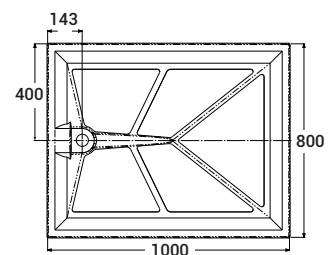

Braddan Shower Tray - 1000 x 800mm (GRP)

Tray only code: **16528**

Compatible shower screens: