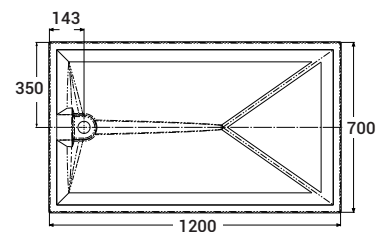

Braddan Shower Tray - 1200 x 700mm (SMC)

Tray only code: **16006**

Compatible shower screens: