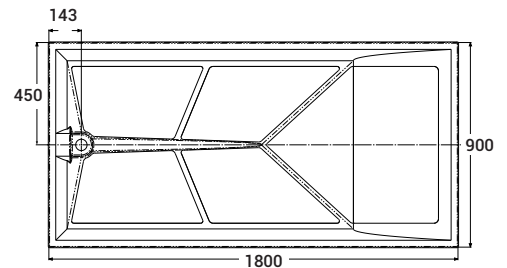

## Braddan Shower Tray - 1800 x 900mm\* (GRP)

Tray only code: **16099**

Compatible shower screens:

\* Trim to length kit included. Can be cut down to 1500mm to fit in an alcove.