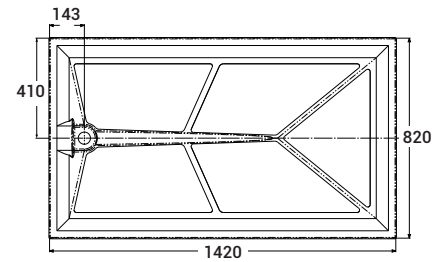

Braddan Shower Tray

Braddan Shower Tray - 1420 x 820mm (GRP)

Tray only code: **16058**

Compatible shower screens: