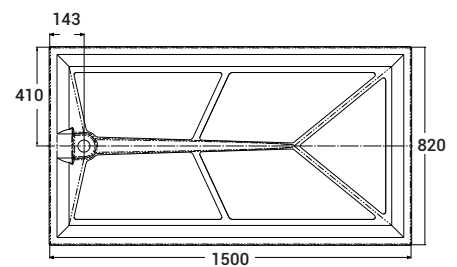

Braddan Shower Tray - 1500 x 820mm (GRP)

Tray only code: **16531**

Compatible shower screens: