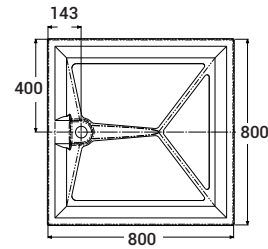

Braddan Shower Tray

Braddan Shower Tray - 800 x 800mm (GRP)

Tray only code: **16522**

Compatible shower screens: