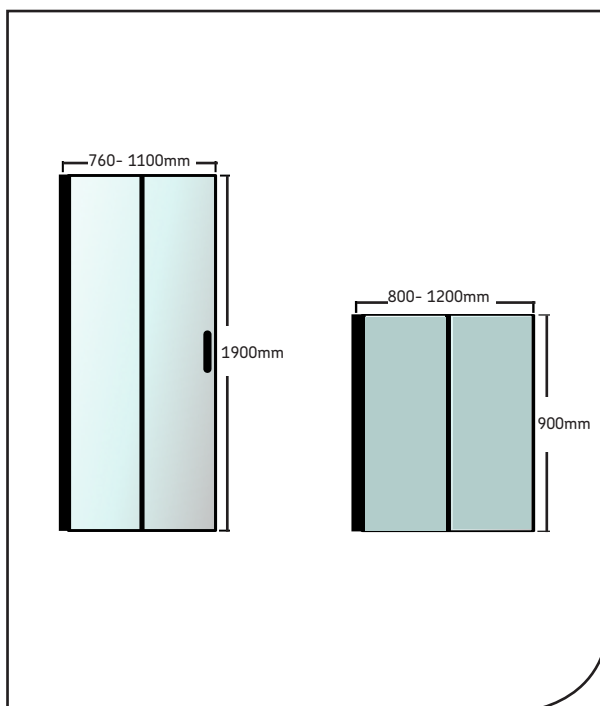

Dimensions:

*Terms and conditions apply