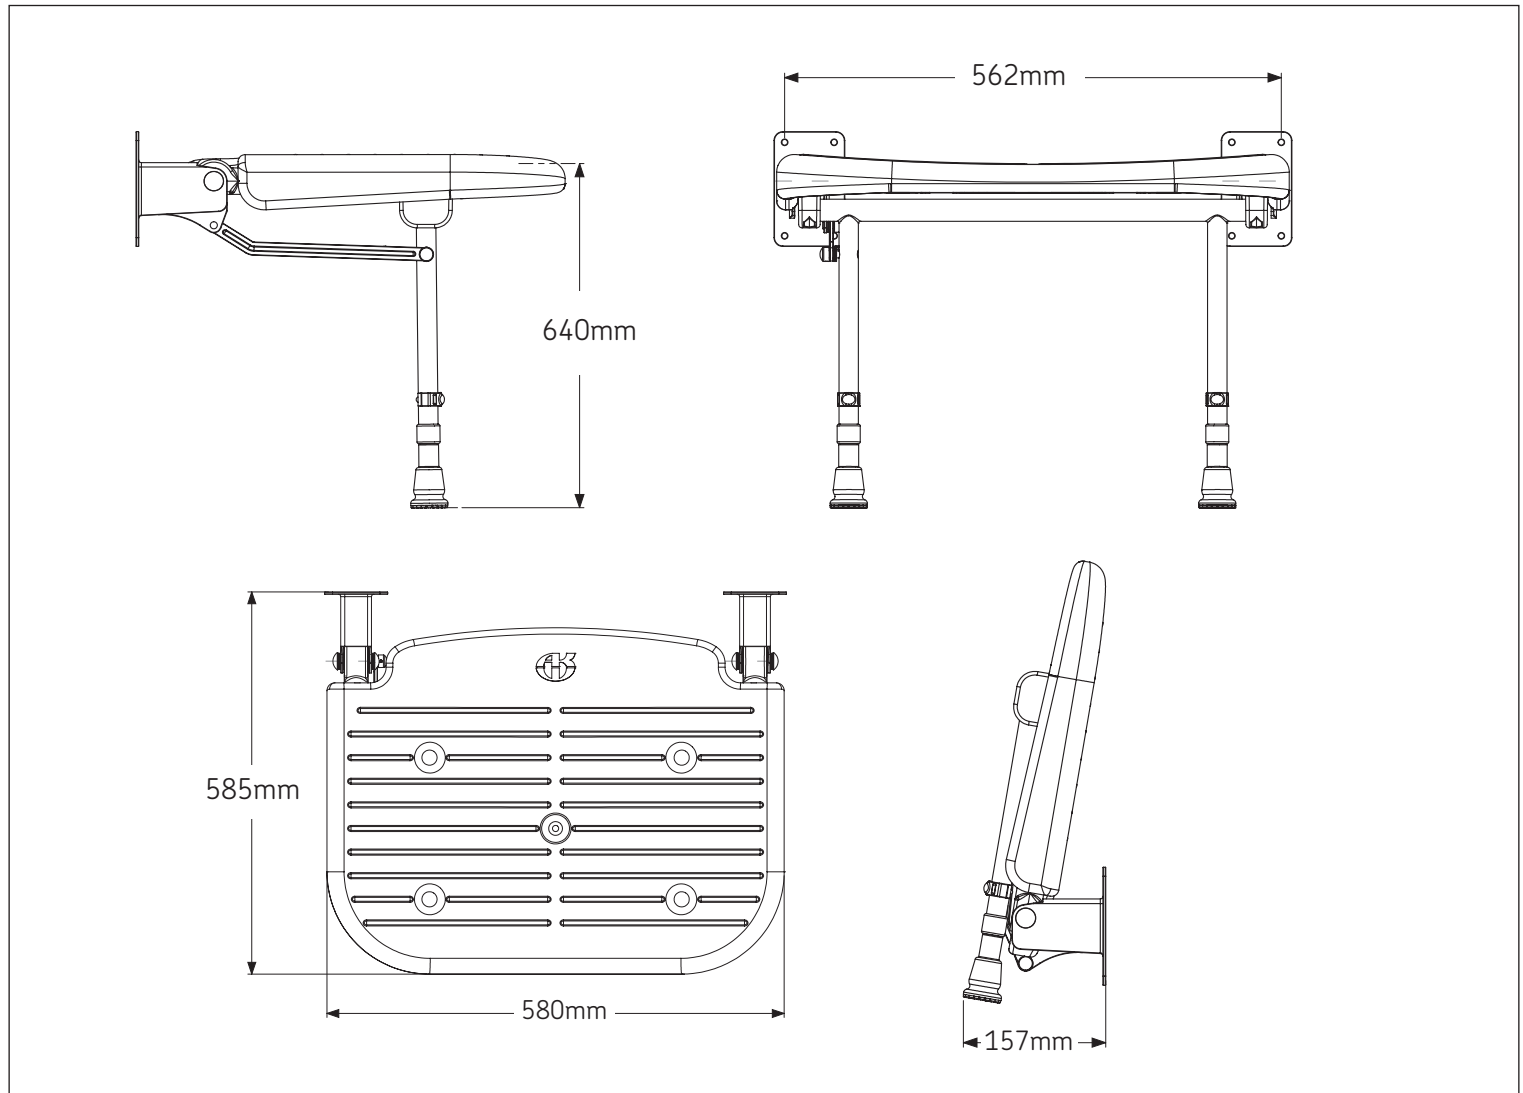

- Benefits:**
- Designed in consultation with occupational therapists, end users and installers
  - Adjustable for comfort, with seat heights of between 390–640mm (provided by two sets of legs supplied as standard)
  - Sturdy design, carries weight up to 254kg/40 stone
  - + or - 13mm fine adjustment to support leg to allow for gradient in floor

**Guarantee:**

**Product Specification:**

- Maximum weight limit 254kg / 40 stone
- Blue pad option available to offer high contrast seating for visually impaired users
- Quality tested to BS EN 12182:1998 & BS EN 12727:2000

**Dimensions:**

**Extra Wide Shower Seat Product Codes:**

Seat colour	Arm colour	Product code
White	N/A	04110
Blue padded	N/A	04110P
Grey padded	N/A	04210P
Accessories		
Blue spare seat cushion		04175
Grey spare seat cushion		04275