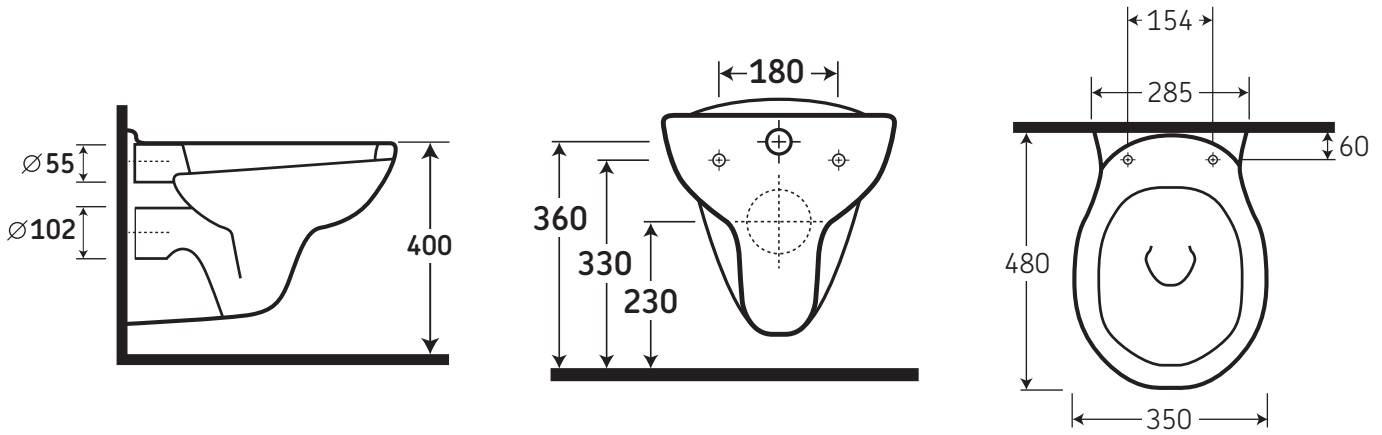

Product Overview: **A stylish, practical and safe wall hung toilet pan with matching Geberit frame and flush plate.**

Wall Hung Pan and Seat Features and Benefits:

- Rounded edges and corners for safety
- Standard 102mm diameter outlet for easy plumbing
- White caps for fixings
- BS EN 997 approved pan for improved flush performance
- Matching wrap over seat available
- Compatible with standard wall hung frames
- Market leading Geberit Wall Hung Fixing Pack available from AKW

Geberit Duofix Frame and Cistern Benefits and Features:

- Wall hung frame and integrated concealed cistern for installation of the Livenza wall hung pan
- Can be used in front of solid or drywall construction
- Self-supporting frame with C profile 40/40mm
- Geberit Sigma concealed cistern for tool free mounting and fully insulated against condensation
- Frame height 1120mm
- Flush valve allows for 3/6 litre flush or 3/4.5 litre flush
- Maximum weight loading = 400Kg
- Height adjustable frame

Guarantee & Certification:

- Lifetime warranty on wall hung pan*
- WRAS approved

Wall Hung Pan and Seat

Geberit Duofix Frame and Cistern

Dimensions and Product Codes:

Code	Description
23518	Wall hung pan
23519	Seat for wall hung pan
23515	Geberit Duofix wall hung frame and cistern
23516	Geberit flush plate chrome
23517	Geberit flush plate white