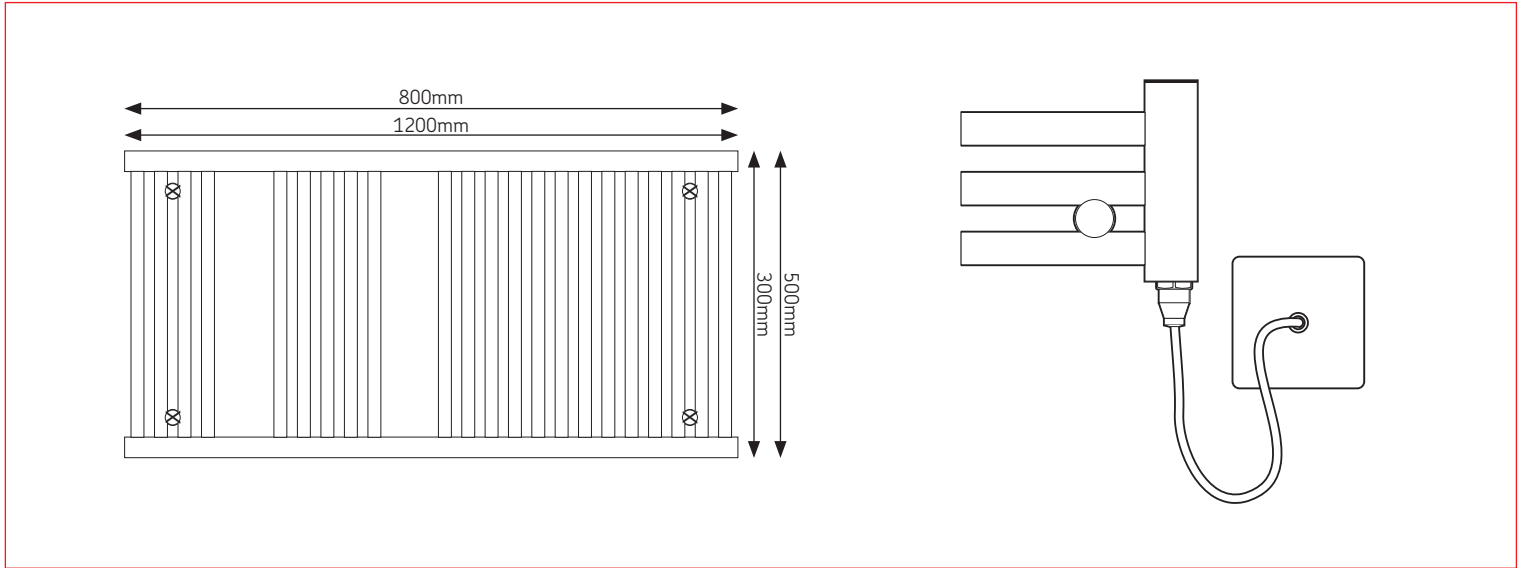

Product Specification:

- 25mm horizontal tubes
- Flat tops
- 800 height 2 towel slots
- 4 brackets supplied with each model

Curved and Straight Options

Chrome and White Colour Options

Dimensions:

Product Codes: