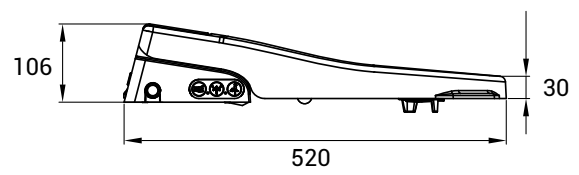

## Fixing Seats to the AKW Bidet

**Ergonomic Seat**

Dimensions highlighted in red are the adjustable range for fixing the bidet to pan

**Consilio Seat**

Dimensions highlighted in red are the adjustable range for fixing the bidet to pan