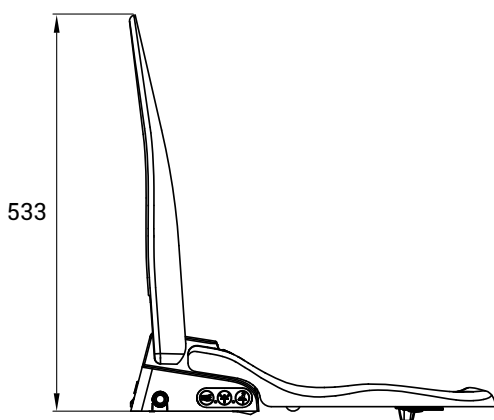

Dimensions (mm)

Ergonomic Seat for AKW Bidet

Designed for use with most common UK toilet pans.