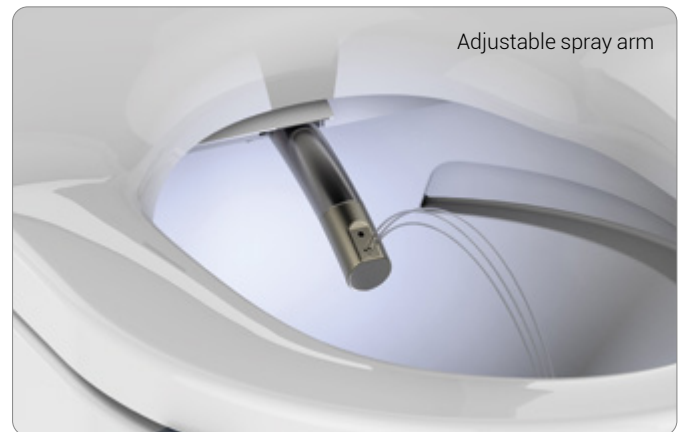

Features & Benefits

- + **Adjustable spray control** offers thorough cleaning where and how it is needed
  - 5 rear wash positions
  - 5 feminine wash positions
  - 5 spray intensity settings (approx. 0.6-1L per minute)
  - 1-2 minute wash cycles
  - 4 spray modes: Steady, Pulsating, Oscillating, Pulsating & Oscillating
- + **Instantaneous 1750W water heater** offers a steady flow with no reheating period in between washes, and a choice of temperature settings
  - 2-minute constant wash cycle
  - 1-minute gradual cooling wash cycle
  - 6-stage temperature control (approx. 31-39°C)
- + **Powerful 350W dryer** with settings that can be tailored to specific needs
  - 3-minute standard drying cycle
  - 6 temperature settings (approx. 40-52°C)
  - 5 adjustable speed settings
- + **Remote control** provides users with full function control via a handheld, ergonomic remote, which is easy to use and supports carers with maximising user dignity
- + **Self-cleaning function** ensures the spray arm nozzle and surrounding area are hygienic
  - Pre and post wash nozzle cleaning
  - Automatic water purge if not used for 72 hours

- + **Night light** helps those with visual impairment or dementia locate the toilet in the dark or dimly lit conditions, helping to alleviate the risk of confusion
- + **Quiet and efficient operation** promotes user dignity while providing a reliable experience
  - Low noise heater, water pump and dryer motor
  - 4 spray modes: Steady, Pulsating, Oscillating, Pulsating & Oscillating
- + **Integral seat sensor** prevents accidental usage by ensuring activation only occurs when the seat is in use
- + **Lid and seat lift assist** with front moulded grips on the lid and contrasting side tabs for easy lifting, which are more hygienic and supports those with limited dexterity