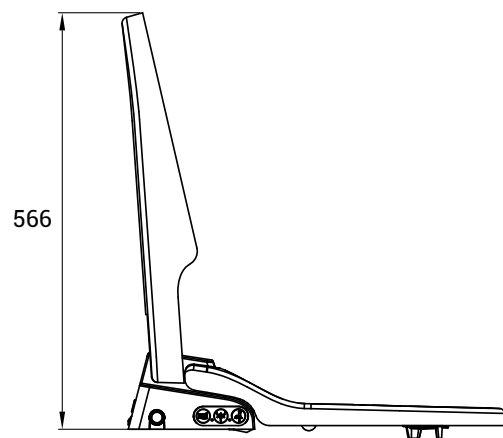

## Fixing Seats to the AKW Bidet

**Ergonomic Seat**

Dimensions highlighted in red are the adjustable range for fixing the bidet to pan

**Consilio Seat**

Dimensions highlighted in red are the adjustable range for fixing the bidet to pan