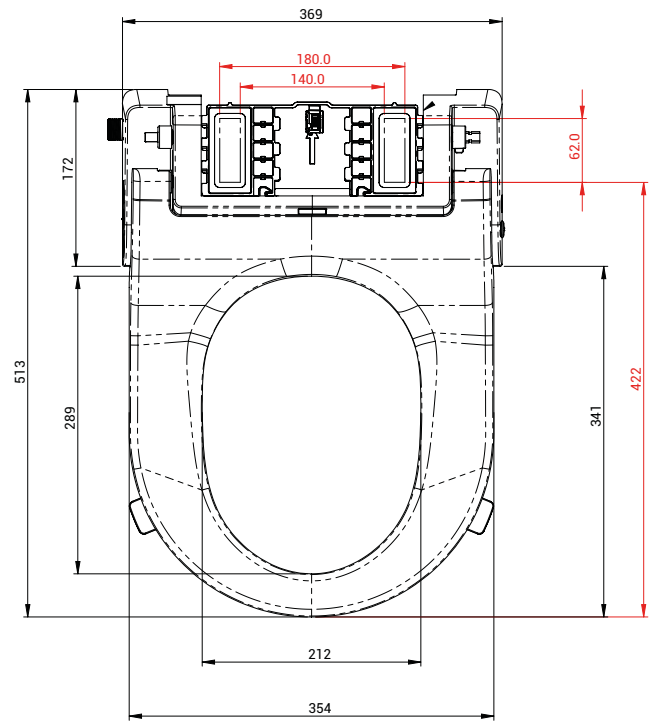

**Dimensions (mm)**

**Ergonomic Seat for AKW Bidet**

Designed for use with most common UK toilet pans.

**Consilio Seat for AKW Bidet**

Designed for use with AKW Livenza Plus, Navlin and Navlin Doc M toilet pans.

## Fixing Seats to the AKW Bidet

**Ergonomic Seat**

Dimensions highlighted in red are the adjustable range for fixing the bidet to pan

**Consilio Seat**

Dimensions highlighted in red are the adjustable range for fixing the bidet to pan

Max/min fixing point tolerances width	+/- 40mm (180 - 140mm)
Consilio seat max/min fixing point tolerances length	+/- 62mm (484 - 422mm)
Ergonomic seat max/min fixing tolerances length	+/- 62mm (462 - 400mm)
Width back part toilet required	369mm
Length back part toilet required	172mm
Consilio seat width	354mm
Ergonomic seat width	382mm