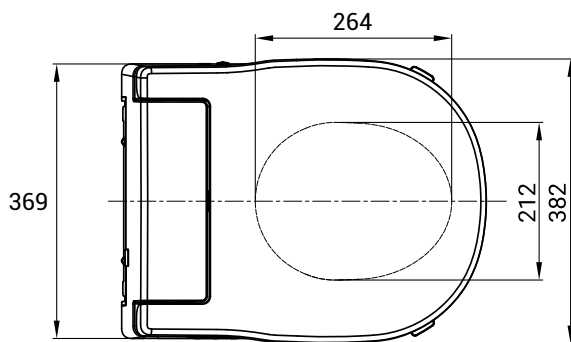

Dimensions (mm)

Ergonomic Seat for AKW Bidet

Designed for use with most common UK toilet pans.