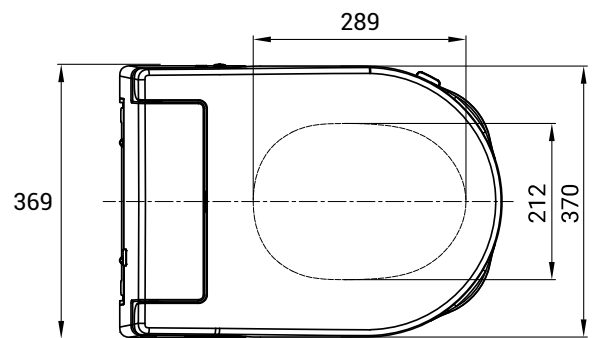

**Dimensions (mm)**

**Ergonomic Seat for AKW Bidet**

Designed for use with most common UK toilet pans.

**Consilio Seat for AKW Bidet**

Designed for use with AKW Livenza Plus, Navlin and Navlin Doc M toilet pans.

## Fixing Seats to the AKW Bidet

**Ergonomic Seat**

Dimensions highlighted in red are the adjustable range for fixing the bidet to pan

**Consilio Seat**

Dimensions highlighted in red are the adjustable range for fixing the bidet to pan