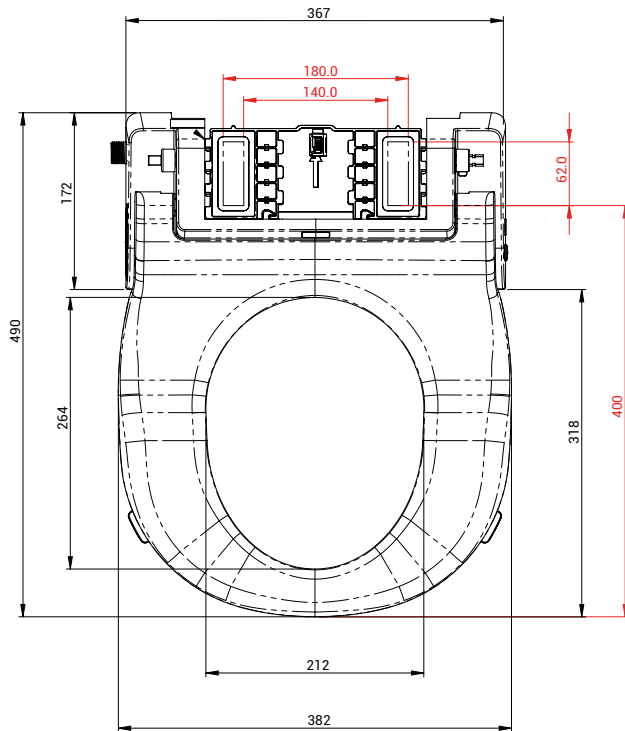

**Dimensions (mm)**

**Ergonomic Seat for AKW Bidet**

Designed for use with most common UK toilet pans.

**Consilio Seat for AKW Bidet**

Designed for use with AKW Livenza Plus, Navlin and Navlin Doc M toilet pans.

## Fixing Seats to the AKW Bidet

**Ergonomic Seat**

Dimensions highlighted in red are the adjustable range for fixing the bidet to pan

**Consilio Seat**

Dimensions highlighted in red are the adjustable range for fixing the bidet to pan

Max/min fixing point tolerances width	+/- 40mm (180 - 140mm)
Consilio seat max/min fixing point tolerances length	+/- 62mm (484 - 422mm)
Ergonomic seat max/min fixing tolerances length	+/- 62mm (462 - 400mm)
Width back part toilet required	369mm
Length back part toilet required	172mm
Consilio seat width	354mm
Ergonomic seat width	382mm