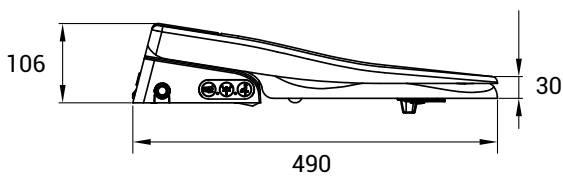

Dimensions (mm)

Ergonomic Seat for AKW Bidet

Designed for use with most common UK toilet pans.