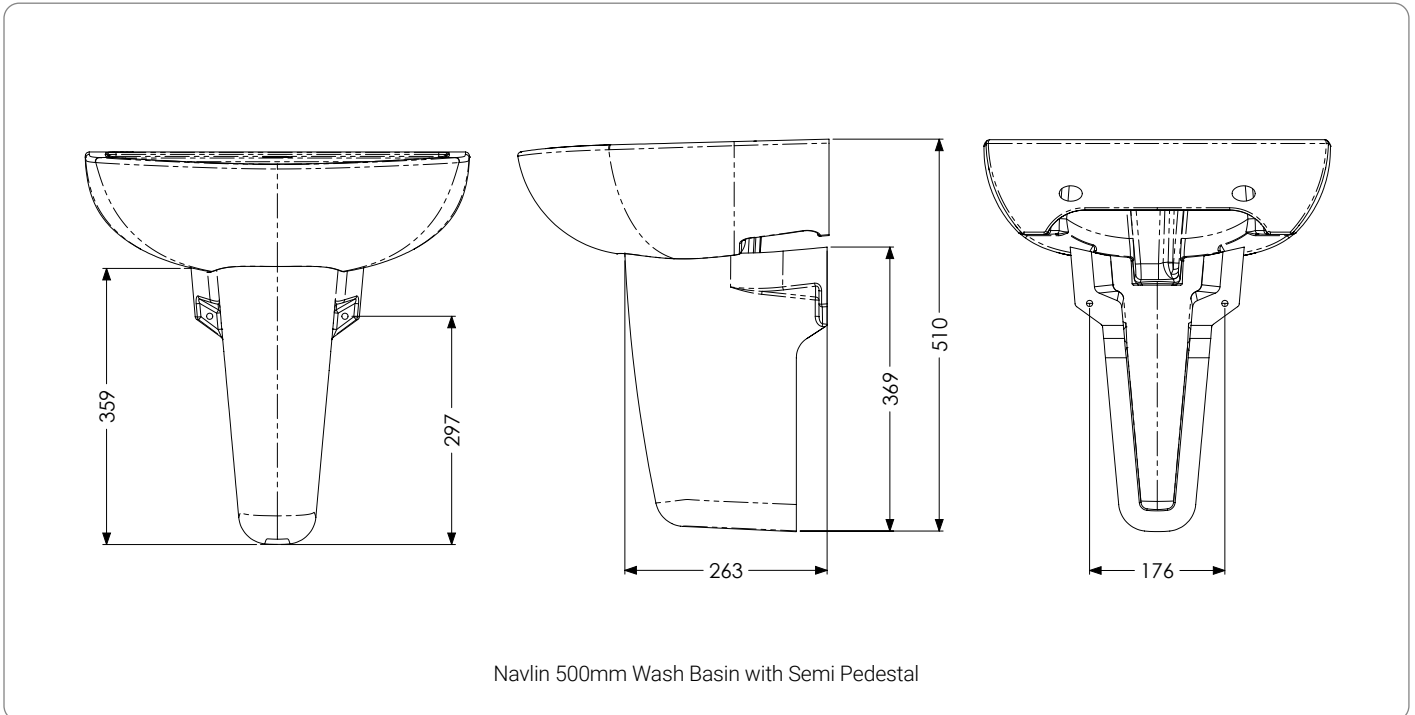

## Guarantee & Approvals

- + Lifetime warranty
- + BS EN 14688

**Dimensions**

**Dimensions**

| Product          | Volume     | Dimension (mm) |       |               |        |              |                |
|------------------|------------|----------------|-------|---------------|--------|--------------|----------------|
|                  |            | Width          | Depth | Dist to waste | Height | Fixing Holes | Dist btwn taps |
| 450mm 1 tap hole | 4.4 Litres | 450            | 363   | 170           | 189    | 225          | n/a            |
| 450mm 2 tap hole | 4.4 Litres | 450            | 363   | 170           | 189    | 225          | 204            |
| 500mm 1 tap hole | 5.2 Litres | 500            | 405   | 173           | 191    | 280          | n/a            |
| 500mm 2 tap hole | 5.2 Litres | 500            | 405   | 173           | 191    | 280          | 204            |
| 550mm 1 tap hole | 6.0 Litres | 550            | 415   | 173           | 191    | 280          | n/a            |
| 550mm 2 tap hole | 6.0 Litres | 550            | 415   | 173           | 191    | 280          | 204            |

**Dimensions**

Navlin 450mm Wash Basin with Full Pedestal

Navlin 500mm Wash Basin with Full Pedestal

**Dimensions**

Navlin 550mm Wash Basin with Full Pedestal

Navlin 450mm Wash Basin with Semi Pedestal

**Dimensions:**