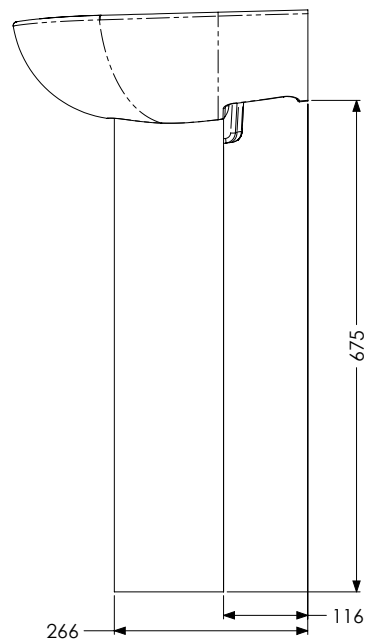

## Guarantee & Approvals

- + Lifetime warranty
- + BS EN 14688

**Dimensions**

**Dimensions**

| Product          | Volume     | Dimension (mm) |       |               |        |              |                |
|------------------|------------|----------------|-------|---------------|--------|--------------|----------------|
|                  |            | Width          | Depth | Dist to waste | Height | Fixing Holes | Dist btwn taps |
| 450mm 1 tap hole | 4.4 Litres | 450            | 363   | 170           | 189    | 225          | n/a            |
| 450mm 2 tap hole | 4.4 Litres | 450            | 363   | 170           | 189    | 225          | 204            |
| 500mm 1 tap hole | 5.2 Litres | 500            | 405   | 173           | 191    | 280          | n/a            |
| 500mm 2 tap hole | 5.2 Litres | 500            | 405   | 173           | 191    | 280          | 204            |
| 550mm 1 tap hole | 6.0 Litres | 550            | 415   | 173           | 191    | 280          | n/a            |
| 550mm 2 tap hole | 6.0 Litres | 550            | 415   | 173           | 191    | 280          | 204            |

**Dimensions**

Navlin 450mm Wash Basin with Full Pedestal

Navlin 500mm Wash Basin with Full Pedestal

**Dimensions**

Navlin 550mm Wash Basin with Full Pedestal

Navlin 450mm Wash Basin with Semi Pedestal

**Dimensions:**