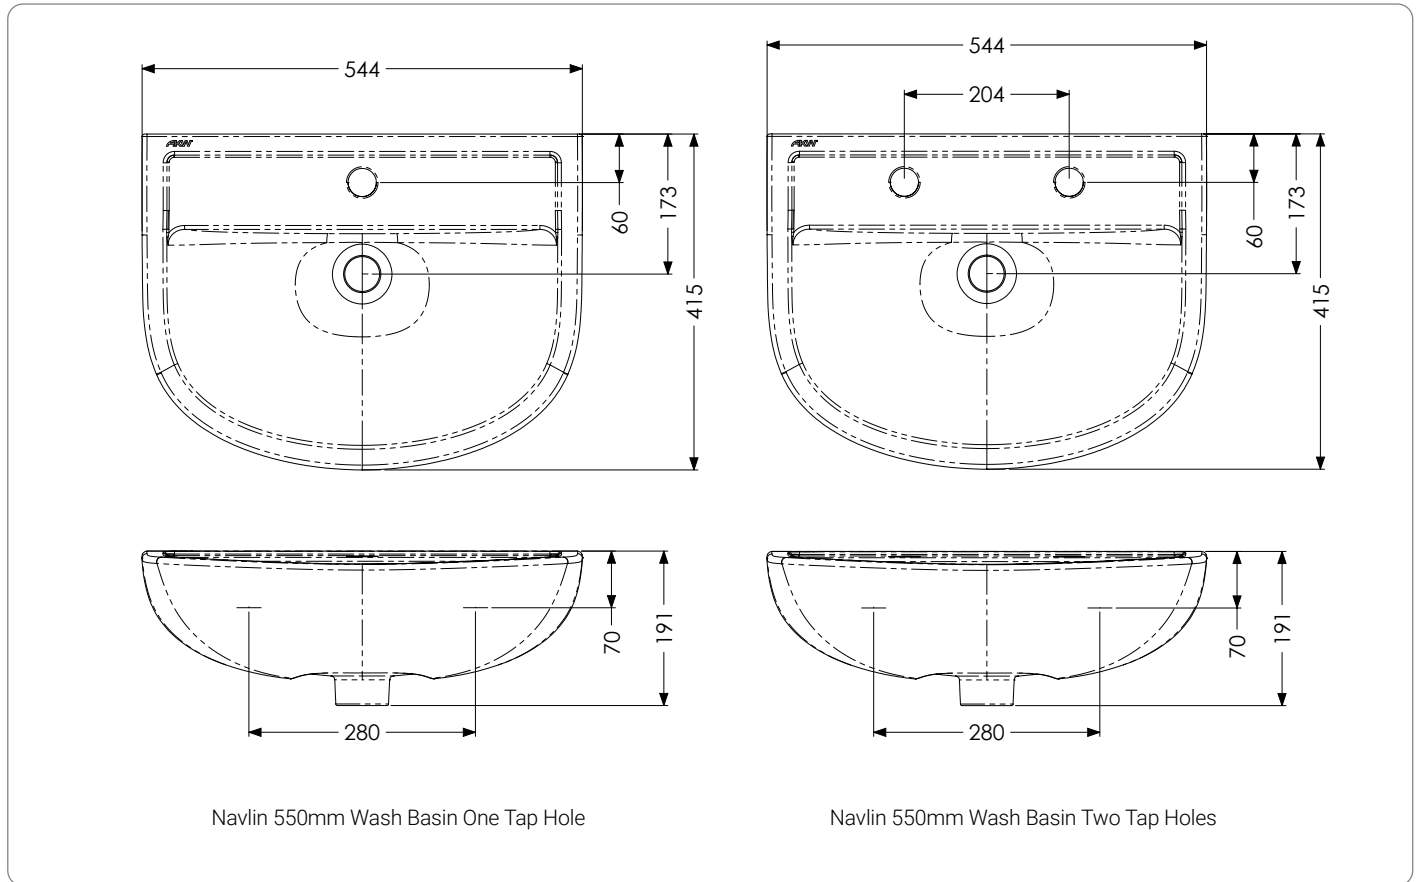

### Wash Basins

- + Available in three widths: 450mm, 500mm & 550mm
- + Contemporary yet functional design, with a level, easy-clean tap deck
- + Rounded edges and corners reduce the risk of injury in the event of a trip or fall
- + Choice of one or two tap holes, allowing for the use of basin or mixer taps
- + One tap hole basins allow for the use of either a clicker waste or a plug and chain waste plus anchor point option, both of which are available separately
- + Two tap hole basins feature a chain stay hole, with plug and chain waste available separately
- + Supplied with fixing kit as standard
- + For additional support, a wash basin bracket is available separately

## Guarantee & Approvals

- + Lifetime warranty
- + BS EN 14688

**Dimensions**

**Dimensions**

| Product          | Volume     | Dimension (mm) |       |               |        |              |                |
|------------------|------------|----------------|-------|---------------|--------|--------------|----------------|
|                  |            | Width          | Depth | Dist to waste | Height | Fixing Holes | Dist btwn taps |
| 450mm 1 tap hole | 4.4 Litres | 450            | 363   | 170           | 189    | 225          | n/a            |
| 450mm 2 tap hole | 4.4 Litres | 450            | 363   | 170           | 189    | 225          | 204            |
| 500mm 1 tap hole | 5.2 Litres | 500            | 405   | 173           | 191    | 280          | n/a            |
| 500mm 2 tap hole | 5.2 Litres | 500            | 405   | 173           | 191    | 280          | 204            |
| 550mm 1 tap hole | 6.0 Litres | 550            | 415   | 173           | 191    | 280          | n/a            |
| 550mm 2 tap hole | 6.0 Litres | 550            | 415   | 173           | 191    | 280          | 204            |