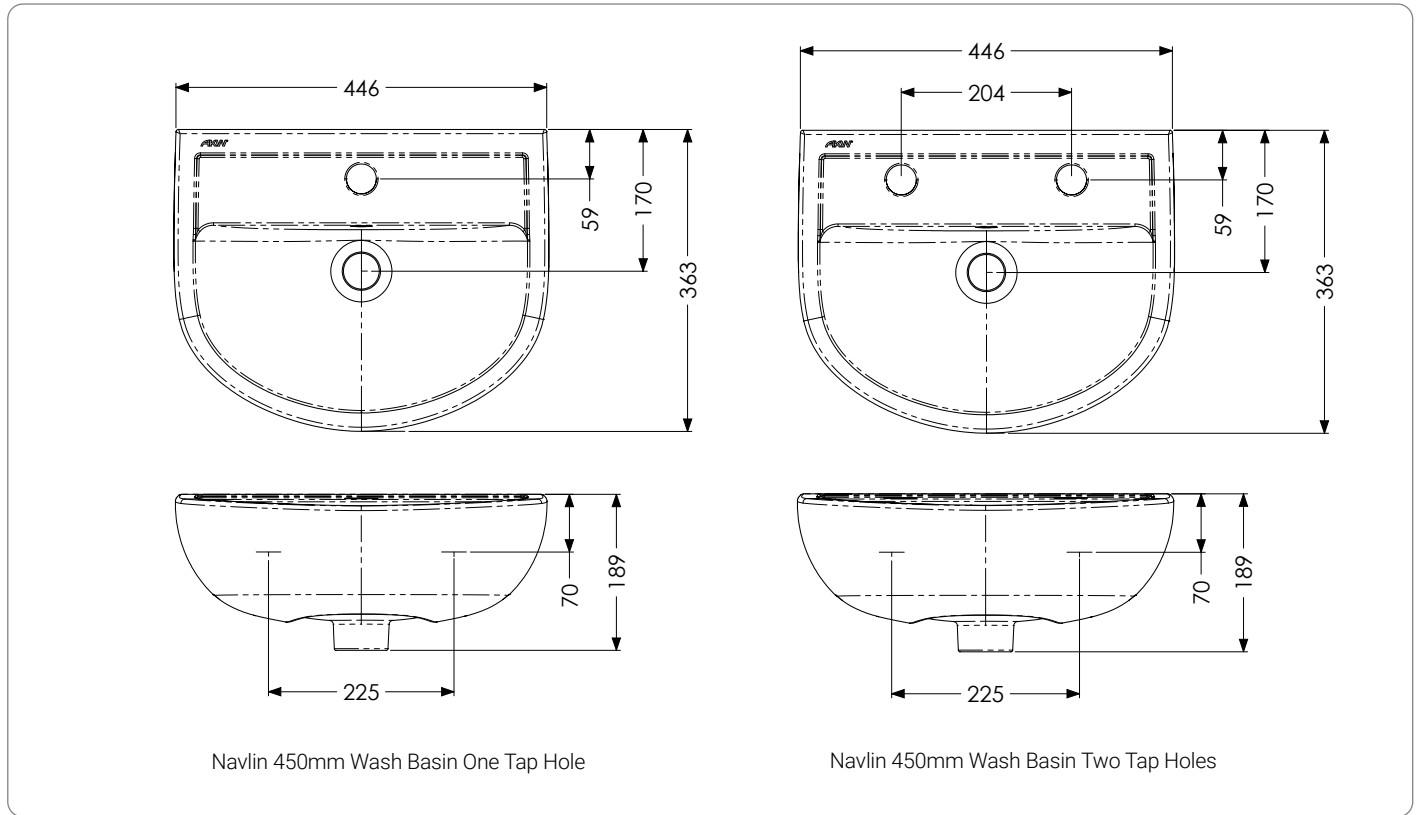

### Wash Basins

- + Available in three widths: 450mm, 500mm & 550mm
- + Contemporary yet functional design, with a level, easy-clean tap deck
- + Rounded edges and corners reduce the risk of injury in the event of a trip or fall
- + Choice of one or two tap holes, allowing for the use of basin or mixer taps
- + One tap hole basins allow for the use of either a clicker waste or a plug and chain waste plus anchor point option, both of which are available separately
- + Two tap hole basins feature a chain stay hole, with plug and chain waste available separately
- + Supplied with fixing kit as standard
- + For additional support, a wash basin bracket is available separately

## Guarantee & Approvals

- + Lifetime warranty
- + BS EN 14688

**Dimensions**

**Dimensions**

| Product          | Volume     | Dimension (mm) |       |               |        |              |                |
|------------------|------------|----------------|-------|---------------|--------|--------------|----------------|
|                  |            | Width          | Depth | Dist to waste | Height | Fixing Holes | Dist btwn taps |
| 450mm 1 tap hole | 4.4 Litres | 450            | 363   | 170           | 189    | 225          | n/a            |
| 450mm 2 tap hole | 4.4 Litres | 450            | 363   | 170           | 189    | 225          | 204            |
| 500mm 1 tap hole | 5.2 Litres | 500            | 405   | 173           | 191    | 280          | n/a            |
| 500mm 2 tap hole | 5.2 Litres | 500            | 405   | 173           | 191    | 280          | 204            |
| 550mm 1 tap hole | 6.0 Litres | 550            | 415   | 173           | 191    | 280          | n/a            |
| 550mm 2 tap hole | 6.0 Litres | 550            | 415   | 173           | 191    | 280          | 204            |