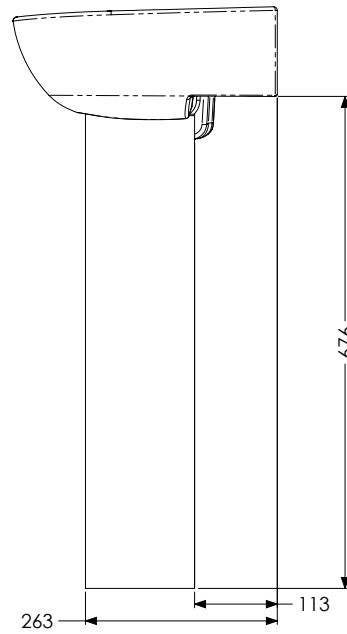

## Guarantee & Approvals

- + Lifetime warranty
- + BS EN 14688

**Dimensions**

**Dimensions**

| Product          | Volume     | Dimension (mm) |       |               |        |              |                |
|------------------|------------|----------------|-------|---------------|--------|--------------|----------------|
|                  |            | Width          | Depth | Dist to waste | Height | Fixing Holes | Dist btwn taps |
| 450mm 1 tap hole | 4.4 Litres | 450            | 363   | 170           | 189    | 225          | n/a            |
| 450mm 2 tap hole | 4.4 Litres | 450            | 363   | 170           | 189    | 225          | 204            |
| 500mm 1 tap hole | 5.2 Litres | 500            | 405   | 173           | 191    | 280          | n/a            |
| 500mm 2 tap hole | 5.2 Litres | 500            | 405   | 173           | 191    | 280          | 204            |
| 550mm 1 tap hole | 6.0 Litres | 550            | 415   | 173           | 191    | 280          | n/a            |
| 550mm 2 tap hole | 6.0 Litres | 550            | 415   | 173           | 191    | 280          | 204            |

**Dimensions**

Navlin 450mm Wash Basin with Full Pedestal

Navlin 500mm Wash Basin with Full Pedestal

**Dimensions**

Navlin 550mm Wash Basin with Full Pedestal

Navlin 450mm Wash Basin with Semi Pedestal

**Dimensions:**