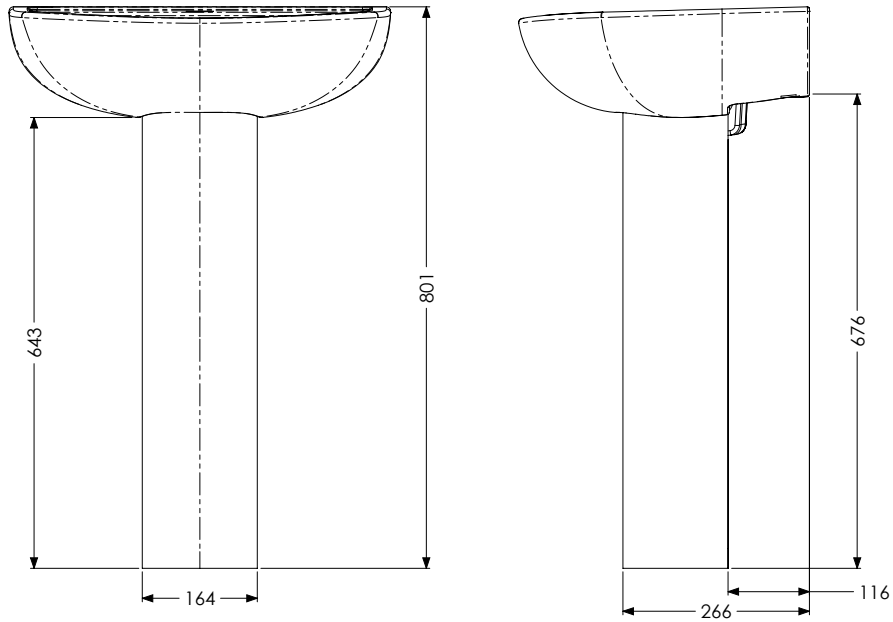

## Guarantee & Approvals

- + Lifetime warranty
- + BS EN 14688

**Dimensions**

**Dimensions**

| Product          | Volume     | Dimension (mm) |       |               |        |              |                |
|------------------|------------|----------------|-------|---------------|--------|--------------|----------------|
|                  |            | Width          | Depth | Dist to waste | Height | Fixing Holes | Dist btwn taps |
| 450mm 1 tap hole | 4.4 Litres | 450            | 363   | 170           | 189    | 225          | n/a            |
| 450mm 2 tap hole | 4.4 Litres | 450            | 363   | 170           | 189    | 225          | 204            |
| 500mm 1 tap hole | 5.2 Litres | 500            | 405   | 173           | 191    | 280          | n/a            |
| 500mm 2 tap hole | 5.2 Litres | 500            | 405   | 173           | 191    | 280          | 204            |
| 550mm 1 tap hole | 6.0 Litres | 550            | 415   | 173           | 191    | 280          | n/a            |
| 550mm 2 tap hole | 6.0 Litres | 550            | 415   | 173           | 191    | 280          | 204            |

**Dimensions**

Navlin 450mm Wash Basin with Full Pedestal

Navlin 500mm Wash Basin with Full Pedestal

**Dimensions**

Navlin 550mm Wash Basin with Full Pedestal

Navlin 450mm Wash Basin with Semi Pedestal

**Dimensions:**