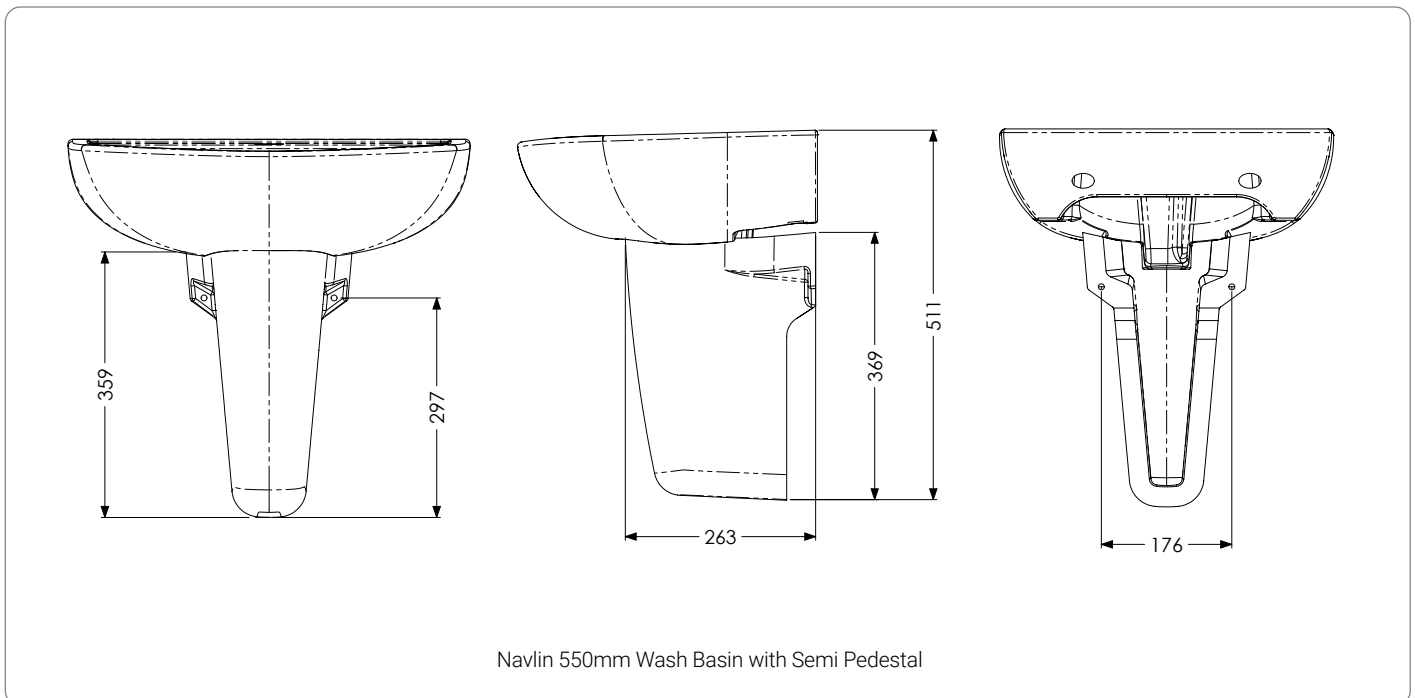

## Guarantee & Approvals

- + Lifetime warranty
- + BS EN 14688

**Dimensions**

**Dimensions**

| Product          | Volume     | Dimension (mm) |       |               |        |              |                |
|------------------|------------|----------------|-------|---------------|--------|--------------|----------------|
|                  |            | Width          | Depth | Dist to waste | Height | Fixing Holes | Dist btwn taps |
| 450mm 1 tap hole | 4.4 Litres | 450            | 363   | 170           | 189    | 225          | n/a            |
| 450mm 2 tap hole | 4.4 Litres | 450            | 363   | 170           | 189    | 225          | 204            |
| 500mm 1 tap hole | 5.2 Litres | 500            | 405   | 173           | 191    | 280          | n/a            |
| 500mm 2 tap hole | 5.2 Litres | 500            | 405   | 173           | 191    | 280          | 204            |
| 550mm 1 tap hole | 6.0 Litres | 550            | 415   | 173           | 191    | 280          | n/a            |
| 550mm 2 tap hole | 6.0 Litres | 550            | 415   | 173           | 191    | 280          | 204            |

**Dimensions**

Navlin 450mm Wash Basin with Full Pedestal

Navlin 500mm Wash Basin with Full Pedestal

**Dimensions**

Navlin 550mm Wash Basin with Full Pedestal

Navlin 450mm Wash Basin with Semi Pedestal

**Dimensions:**