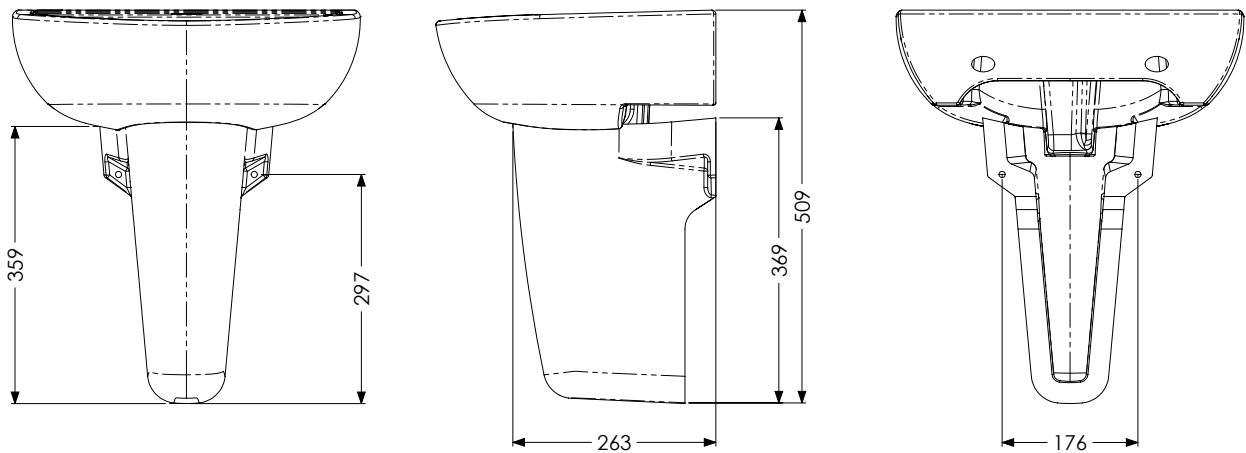

## Guarantee & Approvals

- + Lifetime warranty
- + BS EN 14688

**Dimensions**

**Dimensions**

| Product          | Volume     | Dimension (mm) |       |               |        |              |                |
|------------------|------------|----------------|-------|---------------|--------|--------------|----------------|
|                  |            | Width          | Depth | Dist to waste | Height | Fixing Holes | Dist btwn taps |
| 450mm 1 tap hole | 4.4 Litres | 450            | 363   | 170           | 189    | 225          | n/a            |
| 450mm 2 tap hole | 4.4 Litres | 450            | 363   | 170           | 189    | 225          | 204            |
| 500mm 1 tap hole | 5.2 Litres | 500            | 405   | 173           | 191    | 280          | n/a            |
| 500mm 2 tap hole | 5.2 Litres | 500            | 405   | 173           | 191    | 280          | 204            |
| 550mm 1 tap hole | 6.0 Litres | 550            | 415   | 173           | 191    | 280          | n/a            |
| 550mm 2 tap hole | 6.0 Litres | 550            | 415   | 173           | 191    | 280          | 204            |

**Dimensions**

Navlin 450mm Wash Basin with Full Pedestal

Navlin 500mm Wash Basin with Full Pedestal

**Dimensions**

Navlin 550mm Wash Basin with Full Pedestal

Navlin 450mm Wash Basin with Semi Pedestal

**Dimensions:**