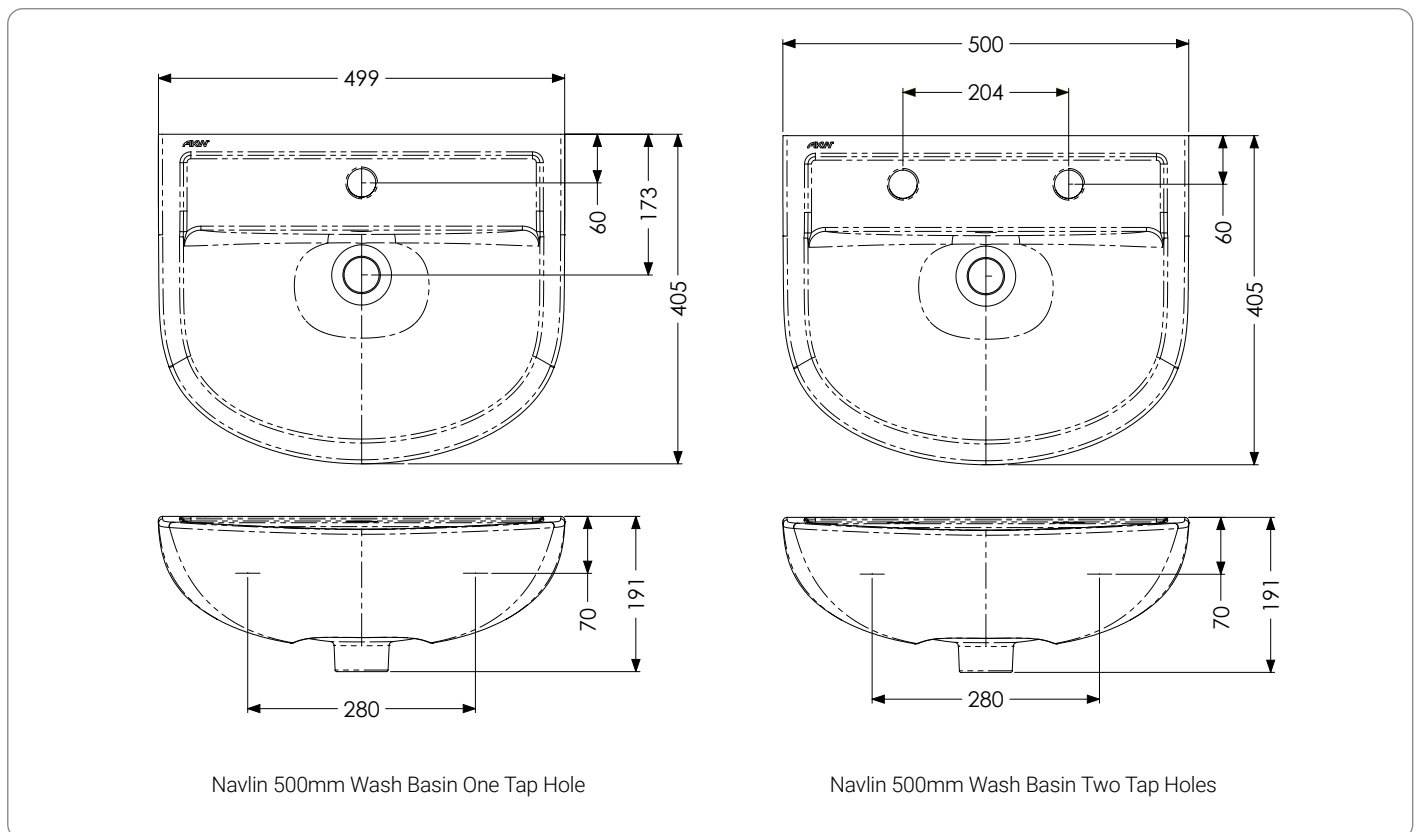

### Wash Basins

- + Available in three widths: 450mm, 500mm & 550mm
- + Contemporary yet functional design, with a level, easy-clean tap deck
- + Rounded edges and corners reduce the risk of injury in the event of a trip or fall
- + Choice of one or two tap holes, allowing for the use of basin or mixer taps
- + One tap hole basins allow for the use of either a clicker waste or a plug and chain waste plus anchor point option, both of which are available separately
- + Two tap hole basins feature a chain stay hole, with plug and chain waste available separately
- + Supplied with fixing kit as standard
- + For additional support, a wash basin bracket is available separately

## Guarantee & Approvals

- + Lifetime warranty
- + BS EN 14688

**Dimensions**

**Dimensions**

| Product          | Volume     | Dimension (mm) |       |               |        |              |                |
|------------------|------------|----------------|-------|---------------|--------|--------------|----------------|
|                  |            | Width          | Depth | Dist to waste | Height | Fixing Holes | Dist btwn taps |
| 450mm 1 tap hole | 4.4 Litres | 450            | 363   | 170           | 189    | 225          | n/a            |
| 450mm 2 tap hole | 4.4 Litres | 450            | 363   | 170           | 189    | 225          | 204            |
| 500mm 1 tap hole | 5.2 Litres | 500            | 405   | 173           | 191    | 280          | n/a            |
| 500mm 2 tap hole | 5.2 Litres | 500            | 405   | 173           | 191    | 280          | 204            |
| 550mm 1 tap hole | 6.0 Litres | 550            | 415   | 173           | 191    | 280          | n/a            |
| 550mm 2 tap hole | 6.0 Litres | 550            | 415   | 173           | 191    | 280          | 204            |