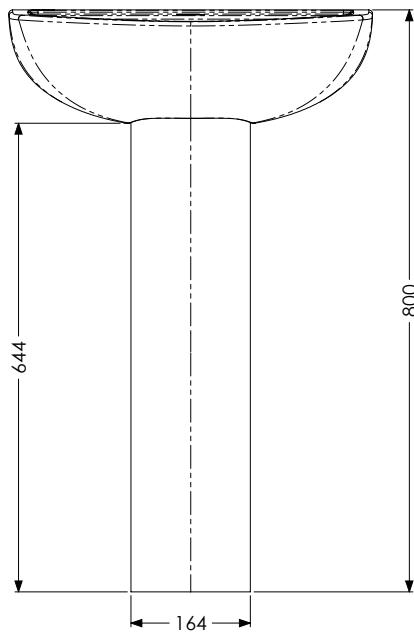

## Guarantee & Approvals

- + Lifetime warranty
- + BS EN 14688

**Dimensions**

**Dimensions**

| Product          | Volume     | Dimension (mm) |       |               |        |              |                |
|------------------|------------|----------------|-------|---------------|--------|--------------|----------------|
|                  |            | Width          | Depth | Dist to waste | Height | Fixing Holes | Dist btwn taps |
| 450mm 1 tap hole | 4.4 Litres | 450            | 363   | 170           | 189    | 225          | n/a            |
| 450mm 2 tap hole | 4.4 Litres | 450            | 363   | 170           | 189    | 225          | 204            |
| 500mm 1 tap hole | 5.2 Litres | 500            | 405   | 173           | 191    | 280          | n/a            |
| 500mm 2 tap hole | 5.2 Litres | 500            | 405   | 173           | 191    | 280          | 204            |
| 550mm 1 tap hole | 6.0 Litres | 550            | 415   | 173           | 191    | 280          | n/a            |
| 550mm 2 tap hole | 6.0 Litres | 550            | 415   | 173           | 191    | 280          | 204            |

**Dimensions**

Navlin 450mm Wash Basin with Full Pedestal

Navlin 500mm Wash Basin with Full Pedestal

**Dimensions**

Navlin 550mm Wash Basin with Full Pedestal

Navlin 450mm Wash Basin with Semi Pedestal

**Dimensions:**