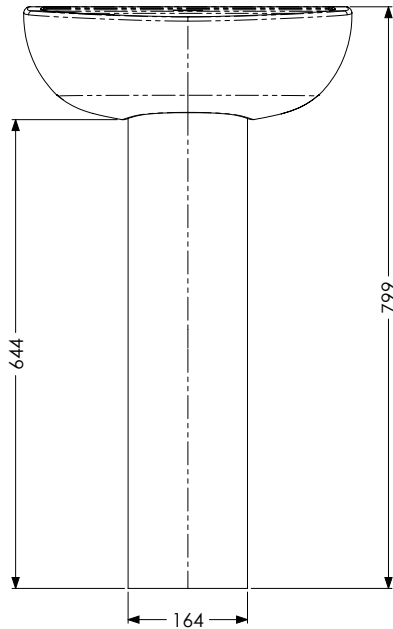

## Guarantee & Approvals

- + Lifetime warranty
- + BS EN 14688

**Dimensions**

**Dimensions**

| Product          | Volume     | Dimension (mm) |       |               |        |              |                |
|------------------|------------|----------------|-------|---------------|--------|--------------|----------------|
|                  |            | Width          | Depth | Dist to waste | Height | Fixing Holes | Dist btwn taps |
| 450mm 1 tap hole | 4.4 Litres | 450            | 363   | 170           | 189    | 225          | n/a            |
| 450mm 2 tap hole | 4.4 Litres | 450            | 363   | 170           | 189    | 225          | 204            |
| 500mm 1 tap hole | 5.2 Litres | 500            | 405   | 173           | 191    | 280          | n/a            |
| 500mm 2 tap hole | 5.2 Litres | 500            | 405   | 173           | 191    | 280          | 204            |
| 550mm 1 tap hole | 6.0 Litres | 550            | 415   | 173           | 191    | 280          | n/a            |
| 550mm 2 tap hole | 6.0 Litres | 550            | 415   | 173           | 191    | 280          | 204            |

**Dimensions**

Navlin 450mm Wash Basin with Full Pedestal

Navlin 500mm Wash Basin with Full Pedestal

**Dimensions**

Navlin 550mm Wash Basin with Full Pedestal

Navlin 450mm Wash Basin with Semi Pedestal

**Dimensions:**