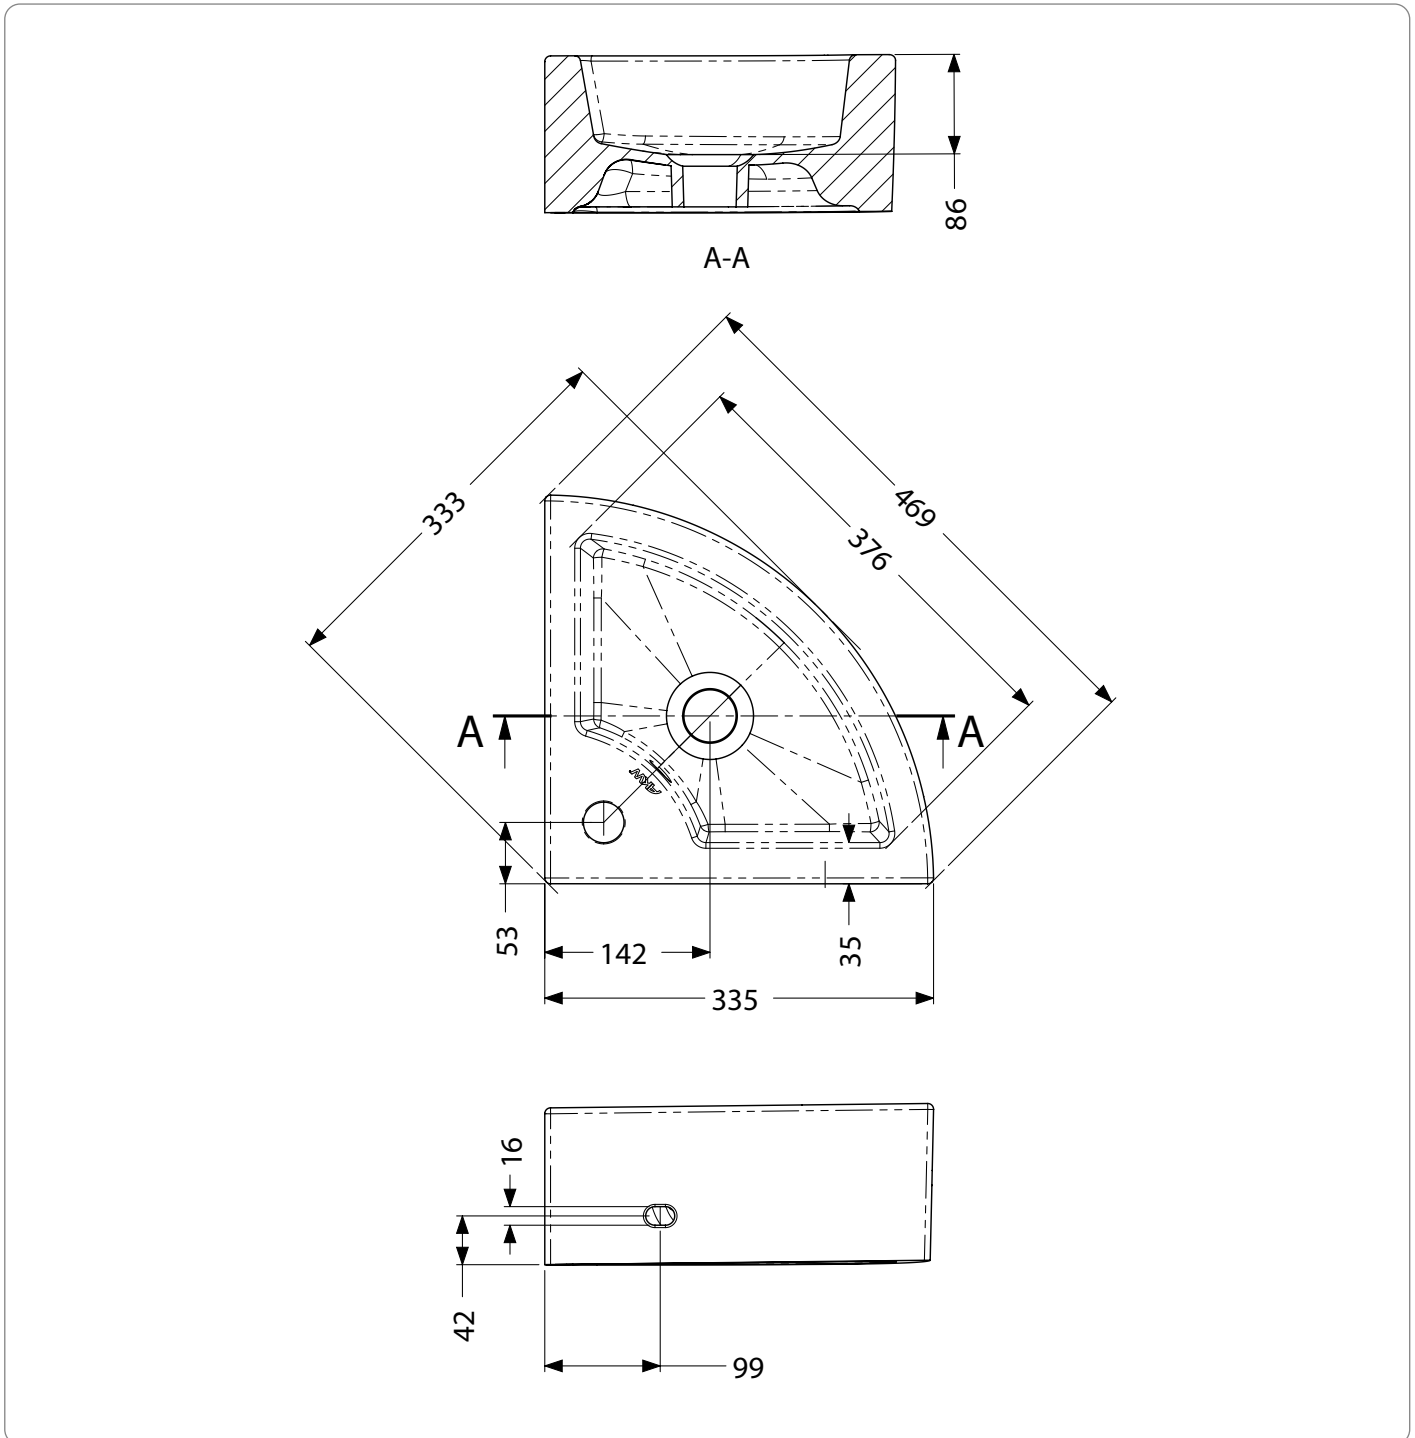

## Product Overview

Designed to utilise space in a bathroom or washroom, the wall-mounted Navlin Corner Wash Basin features one tap hole and is finished with a stylish, curved front.

AKW Navlin and Navlin Doc M sanitaryware ranges have been designed with compatibility in mind, allowing you to create a contemporary bathroom that expertly caters to a variety of needs.

## Features & Benefits

- + Compact corner design is ideal for bathrooms and washrooms with limited space
- + Level tap deck that is functional and easy to clean
- + Rounded edges and corners reduce the risk of injury in the event of a trip or fall
- + Wall-mounted installation gives the illusion of greater space and allows closer access for seated or wheelchair users, where possible
- + One tap hole, suitable for use with a mixer basin tap, compatible taps are available separately
- + Allows for the use of a clicker waste or plug with chain anchor waste, both of which can be purchased separately
- + Components individually packaged in recyclable materials to prevent damage in transit
- + Recommended for use with a 5 l/min flow limiter

## Warranty & Approvals

- + Lifetime warranty
- + BS EN 14688

**Dimensions (mm)**

**Dimension (mm)**

Volume	Width	Depth	Dist to waste	Height
1.6 Litres	469	333	142	135

**Product Codes**

Navlin Corner Wash Basin 23548