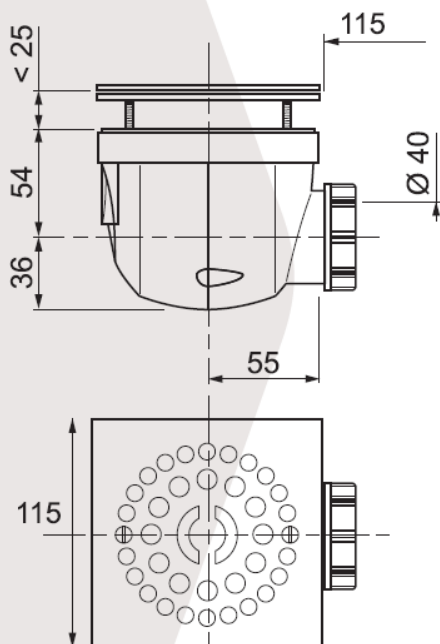

Professional Quality

TWISTO

Ø 90 SHOWER WASTE

PRO TECHNOLOGY

- ▶ **A HIGH FLOW RATE OF 32 L/min** : An ideal solution for power showers
- ▶ **CHROME DOME FINISHES OR FLAT STAINLESS STEEL GRID** : Offers a contemporary finish to suit 90 mm shower trays
- ▶ **SELF CLEANING VORTEX DESIGN** : Offers a maintenance free solution as it doesn't require any cleaning

PRO TECHNICAL DATA

TECHNICAL CHARACTERISTICS

Tray outlet diameter	Suitable for 90 mm trays
Outlet connection diameter	Compression 40 mm
Water seal	50 mm
Flow rate	32 L/min
Body material	ABS

BRUSHED STAINLESS STEEL
115 MM SQUARE GRID