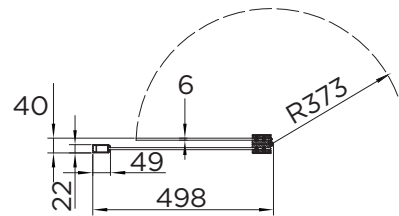

### HINGED BATH SCREEN

RANGE	VENTURI 6
PRODUCT	BATH SCREEN
CODE	AQ6003L
SIZE	900
PROFILE COLOUR	SILVER
GLASS THICKNESS	6mm
GLASS FINISH	CLEAR
GLASS TREATMENT	CLEAN & CLEAR™
HEIGHT	1500
ADJUSTMENT	865-890
GARANTEE	LIFETIME*
GLASS BS EN	EN12150-1T
CE	YES/EN14428
PROFILE MATERIAL	ALUMINUM/6463#
HINGE MATERIAL	ZINC ALLOY
FIXED PANEL SIZE	447.6
MOVING PANEL SIZE	370
OPENING	INWARD
PRODUCT HAND	LEFT
PRODUCT WEIGHT	22KG
PACKAGED DIMENSIONS	1580x550x77
BARCODE	5031978074859

All measurements in mm and are nominal