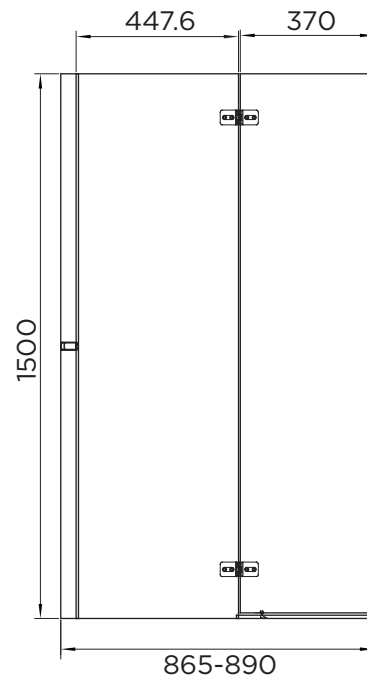

# BATH SCREEN SPECIFICATION

## venturi 6

### HINGED BATH SCREEN

RANGE	VENTURI 6
PRODUCT	BATH SCREEN
CODE	AQ6003L
SIZE	900
PROFILE COLOUR	SILVER
GLASS THICKNESS	6mm
GLASS FINISH	CLEAR
GLASS TREATMENT	CLEAN & CLEAR™
HEIGHT	1500
ADJUSTMENT	865-890
GARANTEE	LIFETIME*
GLASS BS EN	EN12150-1T
CE	YES/EN14428
PROFILE MATERIAL	ALUMINUM/6463#
HINGE MATERIAL	ZINC ALLOY
FIXED PANEL SIZE	447.6
MOVING PANEL SIZE	370
OPENING	INWARD
PRODUCT HAND	LEFT
PRODUCT WEIGHT	22KG
PACKAGED DIMENSIONS	1580x550x77
BARCODE	5031978074859

All measurements in mm and are nominal