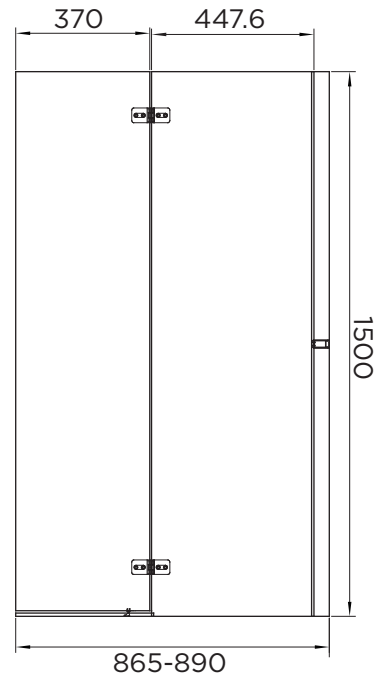

# BATH SCREEN SPECIFICATION

## venturi 6

### HINGED BATH SCREEN

RANGE	VENTURI 6
PRODUCT	BATH SCREEN
CODE	AQ6003R
SIZE	900
PROFILE COLOUR	SILVER
GLASS THICKNESS	6mm
GLASS FINISH	CLEAR
GLASS TREATMENT	CLEAN & CLEAR™
HEIGHT	1500
ADJUSTMENT	865-890
GUARANTEE	LIFETIME*
GLASS BS EN	EN12150-1T
CE	YES/EN14428
PROFILE MATERIAL	ALUMINUM/6463#
HINGE MATERIAL	ZINC ALLOY
FIXED PANEL SIZE	447.6
MOVING PANEL SIZE	370
OPENING	INWARD
PRODUCT HAND	RIGHT
PRODUCT WEIGHT	22KG
PACKAGED DIMENSIONS	1580x550x77
BARCODE	5031978074866

All measurements in mm and are nominal