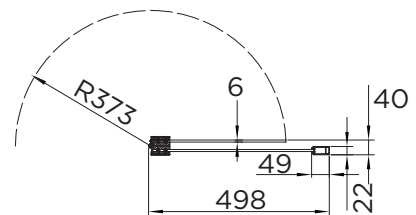

### HINGED BATH SCREEN

RANGE	VENTURI 6
PRODUCT	BATH SCREEN
CODE	AQ6003R
SIZE	900
PROFILE COLOUR	SILVER
GLASS THICKNESS	6mm
GLASS FINISH	CLEAR
GLASS TREATMENT	CLEAN & CLEAR™
HEIGHT	1500
ADJUSTMENT	865-890
GUARANTEE	LIFETIME*
GLASS BS EN	EN12150-1T
CE	YES/EN14428
PROFILE MATERIAL	ALUMINUM/6463#
HINGE MATERIAL	ZINC ALLOY
FIXED PANEL SIZE	447.6
MOVING PANEL SIZE	370
OPENING	INWARD
PRODUCT HAND	RIGHT
PRODUCT WEIGHT	22KG
PACKAGED DIMENSIONS	1580x550x77
BARCODE	5031978074866

All measurements in mm and are nominal