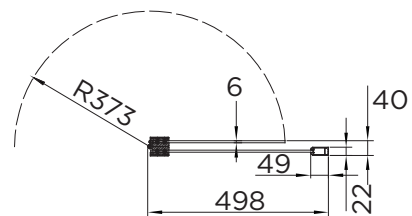

BATH SCREEN SPECIFICATION

venturi 6

HINGED BATH SCREEN

RANGE	VENTURI 6
PRODUCT	BATH SCREEN
CODE	AQ6003R-BLK
SIZE	900
PROFILE COLOUR	BLACK
GLASS THICKNESS	6mm
GLASS FINISH	CLEAR
GLASS TREATMENT	CLEAN & CLEAR™
HEIGHT	1500
ADJUSTMENT	865-890
GUARANTEE	LIFETIME*
GLASS BS EN	EN12150-1T
CE	YES/EN14428
PROFILE MATERIAL	ALUMINUM/6463#
HINGE MATERIAL	ZINC ALLOY
FIXED PANEL SIZE	447.6
MOVING PANEL SIZE	370
OPENING	INWARD
PRODUCT HAND	RIGHT
PRODUCT WEIGHT	22KG
PACKAGED DIMENSIONS	1580x550x77
BARCODE	5031978075016

All measurements in mm and are nominal