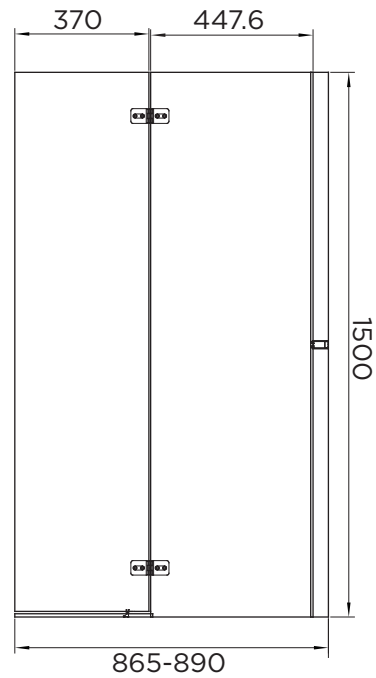

BATH SCREEN SPECIFICATION

venturi 6

HINGED BATH SCREEN

RANGE	VENTURI 6
PRODUCT	BATH SCREEN
CODE	AQ6003R-BLK
SIZE	900
PROFILE COLOUR	BLACK
GLASS THICKNESS	6mm
GLASS FINISH	CLEAR
GLASS TREATMENT	CLEAN & CLEAR™
HEIGHT	1500
ADJUSTMENT	865-890
GUARANTEE	LIFETIME*
GLASS BS EN	EN12150-1T
CE	YES/EN14428
PROFILE MATERIAL	ALUMINUM/6463#
HINGE MATERIAL	ZINC ALLOY
FIXED PANEL SIZE	447.6
MOVING PANEL SIZE	370
OPENING	INWARD
PRODUCT HAND	RIGHT
PRODUCT WEIGHT	22KG
PACKAGED DIMENSIONS	1580x550x77
BARCODE	5031978075016

All measurements in mm and are nominal