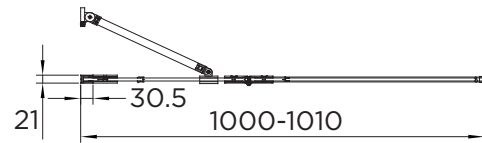

### HINGED BATH SCREEN

RANGE	VENTURI 8
PRODUCT	BATH SCREEN
CODE	AQ6002-BLK
SIZE	1000
PROFILE COLOUR	BLACK
GLASS THICKNESS	8mm
GLASS FINISH	CLEAR
GLASS TREATMENT	CLEAN & CLEAR™
HEIGHT	1500
ADJUSTMENT	1000-1010
GUARANTEE	LIFETIME*
GLASS BS EN	EN12150-1T
CE	YES/EN14428
PROFILE MATERIAL	ALUMINUM/6463#
HINGE MATERIAL	ZINC ALLOY
FIXED PANEL SIZE	407
MOVING PANEL SIZE	580.5
OPENING	OUTWARD
PRODUCT HAND	UNIVERSAL
PRODUCT WEIGHT	30KG
PACKAGED DIMENSIONS	1590x660x75
BARCODE	5031978069176

All measurements in mm and are nominal