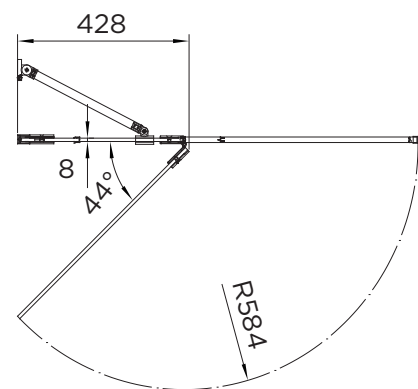

### HINGED BATH SCREEN

RANGE	VENTURI 8
PRODUCT	BATH SCREEN
CODE	AQ6002-BLK
SIZE	1000
PROFILE COLOUR	BLACK
GLASS THICKNESS	8mm
GLASS FINISH	CLEAR
GLASS TREATMENT	CLEAN & CLEAR™
HEIGHT	1500
ADJUSTMENT	1000-1010
GUARANTEE	LIFETIME*
GLASS BS EN	EN12150-1T
CE	YES/EN14428
PROFILE MATERIAL	ALUMINUM/6463#
HINGE MATERIAL	ZINC ALLOY
FIXED PANEL SIZE	407
MOVING PANEL SIZE	580.5
OPENING	OUTWARD
PRODUCT HAND	UNIVERSAL
PRODUCT WEIGHT	30KG
PACKAGED DIMENSIONS	1590x660x75
BARCODE	5031978069176

All measurements in mm and are nominal