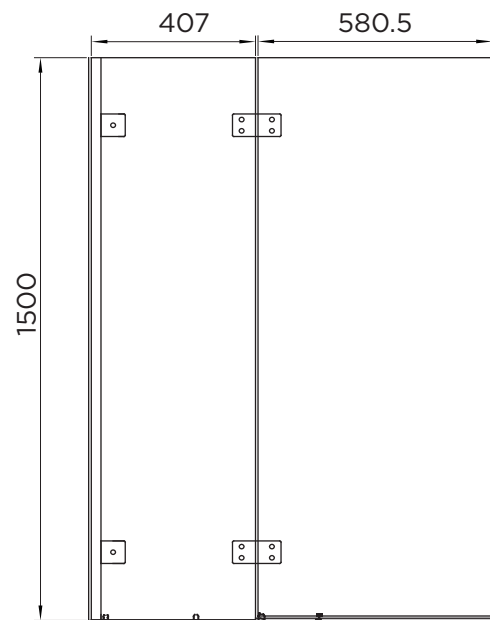

# BATH SCREEN SPECIFICATION

### HINGED BATH SCREEN

RANGE	VENTURI 8
PRODUCT	BATH SCREEN
CODE	AQ6002-BLK
SIZE	1000
PROFILE COLOUR	BLACK
GLASS THICKNESS	8mm
GLASS FINISH	CLEAR
GLASS TREATMENT	CLEAN & CLEAR™
HEIGHT	1500
ADJUSTMENT	1000-1010
GUARANTEE	LIFETIME*
GLASS BS EN	EN12150-1T
CE	YES/EN14428
PROFILE MATERIAL	ALUMINUM/6463#
HINGE MATERIAL	ZINC ALLOY
FIXED PANEL SIZE	407
MOVING PANEL SIZE	580.5
OPENING	OUTWARD
PRODUCT HAND	UNIVERSAL
PRODUCT WEIGHT	30KG
PACKAGED DIMENSIONS	1590x660x75
BARCODE	5031978069176

All measurements in mm and are nominal