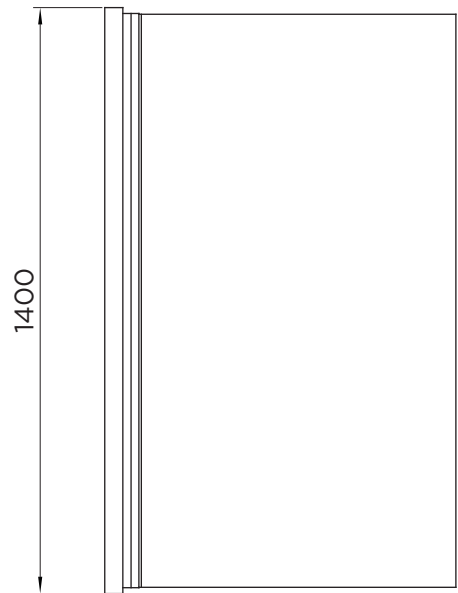

BATH SCREEN SPECIFICATION

venturi 8

SINGLE BATH SCREEN

RANGE	VENTURI 8
PRODUCT	SINGLE BATH SCREEN
CODE	AQ6000SM
SIZE	800
PROFILE COLOUR	SILVER
GLASS THICKNESS	8mm
GLASS FINISH	SMOKED
GLASS TREATMENT	CLEAN & CLEAR™
HEIGHT	1400
ADJUSTMENT	800-820
GUARANTEE	LIFETIME*
GLASS BS EN	EN12150-1T
CE	YES/EN14428
PROFILE MATERIAL	ALUMINUM/6463#
HINGE MATERIAL	ZINC ALLOY
FIXED PANEL SIZE	N/A
MOVING PANEL SIZE	722
OPENING	INWARD/OUTWARD
PRODUCT HAND	UNIVERSAL
PRODUCT WEIGHT	24KG
PACKAGED DIMENSIONS	1480x852x50
BARCODE	5031978067103

All measurements in mm and are nominal