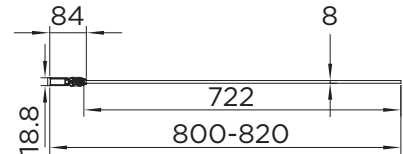

BATH SCREEN SPECIFICATION

venturi 8

SINGLE BATH SCREEN

RANGE	VENTURI 8
PRODUCT	SINGLE BATH SCREEN
CODE	AQ6000SM
SIZE	800
PROFILE COLOUR	SILVER
GLASS THICKNESS	8mm
GLASS FINISH	SMOKED
GLASS TREATMENT	CLEAN & CLEAR™
HEIGHT	1400
ADJUSTMENT	800-820
GUARANTEE	LIFETIME*
GLASS BS EN	EN12150-1T
CE	YES/EN14428
PROFILE MATERIAL	ALUMINUM/6463#
HINGE MATERIAL	ZINC ALLOY
FIXED PANEL SIZE	N/A
MOVING PANEL SIZE	722
OPENING	INWARD/OUTWARD
PRODUCT HAND	UNIVERSAL
PRODUCT WEIGHT	24KG
PACKAGED DIMENSIONS	1480x852x50
BARCODE	5031978067103

All measurements in mm and are nominal