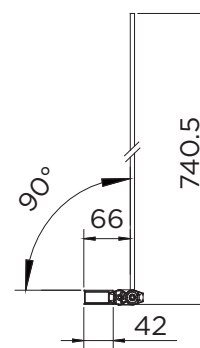

BATH SCREEN SPECIFICATION

venturi 8

SINGLE BATH SCREEN

RANGE	VENTURI 8
PRODUCT	SINGLE BATH SCREEN
CODE	AQ6000SM
SIZE	800
PROFILE COLOUR	SILVER
GLASS THICKNESS	8mm
GLASS FINISH	SMOKED
GLASS TREATMENT	CLEAN & CLEAR™
HEIGHT	1400
ADJUSTMENT	800-820
GUARANTEE	LIFETIME*
GLASS BS EN	EN12150-1T
CE	YES/EN14428
PROFILE MATERIAL	ALUMINUM/6463#
HINGE MATERIAL	ZINC ALLOY
FIXED PANEL SIZE	N/A
MOVING PANEL SIZE	722
OPENING	INWARD/OUTWARD
PRODUCT HAND	UNIVERSAL
PRODUCT WEIGHT	24KG
PACKAGED DIMENSIONS	1480x852x50
BARCODE	5031978067103

All measurements in mm and are nominal