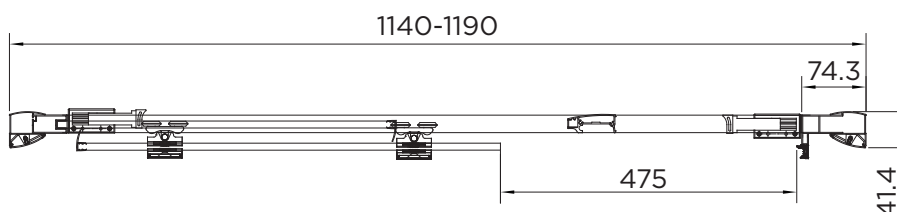

SPECIFICATION

venturi 8

SLIDING DOOR

| | |
|----------------------------|-----------------------|
| RANGE | VENTURI 8 |
| PRODUCT | SLIDING DOOR |
| CODE | AQ8212S |
| SIZE | 1200 |
| PROFILE COLOUR | SILVER |
| GLASS THICKNESS | 8mm |
| GLASS FINISH | CLEAR |
| GLASS TREATMENT | CLEAN & CLEAR™ |
| HEIGHT | 1900 |
| ADJUSTMENT IN RECESS | 1140-1190 |
| ADJUSTMENT WITH SIDE PANEL | 1150-1200 |
| OPTIONAL SIDE PANEL | YES |
| APERTURE | 475 |
| GUARANTEE | LIFETIME |
| CE | EN14428 |
| GLASS BS EN | EN12150-1T |
| PROFILE MATERIAL | ALUMINUM/6463# |
| HANDLE MATERIAL | STAINLESS STEEL |
| ROLLER MATERIAL | ZINC ALLOY/ABS CHROME |
| QUICK RELEASE ROLLERS | YES |
| FIXED PANEL SIZE | 490 |
| MOVING PANEL SIZE | 588 |
| PRODUCT HAND | UNIVERSAL |
| PRODUCT WEIGHT | 44KG |
| PACKAGED DIMENSIONS | 1980x640x137 |
| BARCODE | 5031978043954 |

All measurements in mm and are nominal