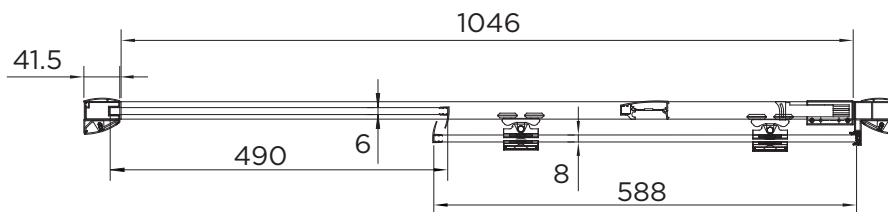

SPECIFICATION

venturi 8

SLIDING DOOR

| | |
|----------------------------|-----------------------|
| RANGE | VENTURI 8 |
| PRODUCT | SLIDING DOOR |
| CODE | AQ8212S |
| SIZE | 1200 |
| PROFILE COLOUR | SILVER |
| GLASS THICKNESS | 8mm |
| GLASS FINISH | CLEAR |
| GLASS TREATMENT | CLEAN & CLEAR™ |
| HEIGHT | 1900 |
| ADJUSTMENT IN RECESS | 1140-1190 |
| ADJUSTMENT WITH SIDE PANEL | 1150-1200 |
| OPTIONAL SIDE PANEL | YES |
| APERTURE | 475 |
| GUARANTEE | LIFETIME |
| CE | EN14428 |
| GLASS BS EN | EN12150-1T |
| PROFILE MATERIAL | ALUMINUM/6463# |
| HANDLE MATERIAL | STAINLESS STEEL |
| ROLLER MATERIAL | ZINC ALLOY/ABS CHROME |
| QUICK RELEASE ROLLERS | YES |
| FIXED PANEL SIZE | 490 |
| MOVING PANEL SIZE | 588 |
| PRODUCT HAND | UNIVERSAL |
| PRODUCT WEIGHT | 44KG |
| PACKAGED DIMENSIONS | 1980x640x137 |
| BARCODE | 5031978043954 |

All measurements in mm and are nominal