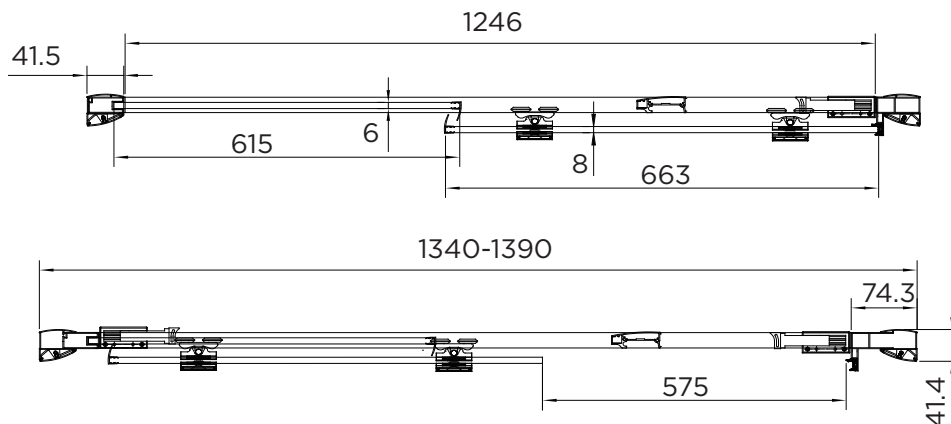

### SLIDING DOOR

RANGE	VENTURI 8
PRODUCT	SLIDING DOOR
CODE	AQ8214S
SIZE	1400
PROFILE COLOUR	SILVER
GLASS THICKNESS	8mm
GLASS FINISH	CLEAR
GLASS TREATMENT	CLEAN & CLEAR™
HEIGHT	1900
ADJUSTMENT IN RECESS	1340-1390
ADJUSTMENT WITH SIDE PANEL	1350-1400
OPTIONAL SIDE PANEL	YES
APERTURE	575
GUARANTEE	LIFETIME
CE	EN14428
GLASS BS EN	EN12150-1T
PROFILE MATERIAL	ALUMINUM/6463#
HANDLE MATERIAL	STAINLESS STEEL
ROLLER MATERIAL	ZINC ALLOY/ABS CHROME
QUICK RELEASE ROLLERS	YES
FIXED PANEL SIZE	615
MOVING PANEL SIZE	663
PRODUCT HAND	UNIVERSAL
PRODUCT WEIGHT	52KG
PACKAGED DIMENSIONS	1980x698x160
BARCODE	5031978043961

All measurements in mm and are nominal